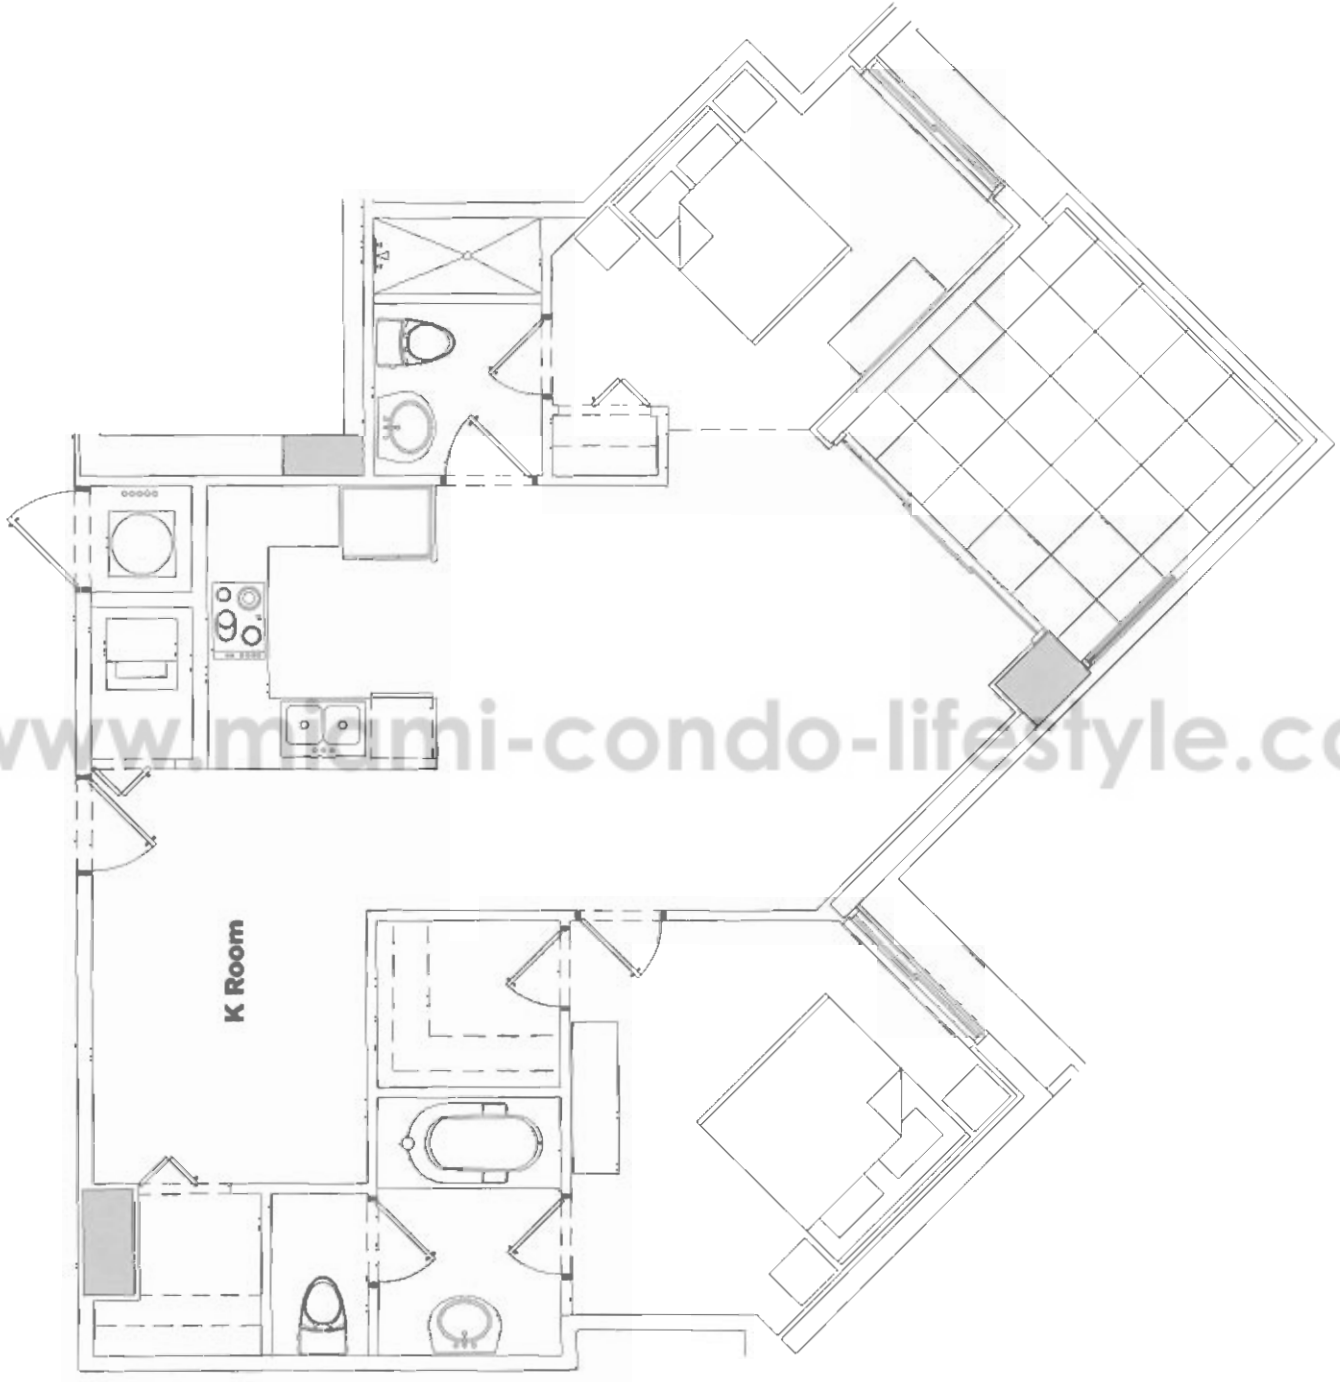

www.miami-condo-lifestyle.com

**K<sup>6</sup>** - 2 Bedroom Areas / 2 Bath - AC Area: 1,048 sq.ft. - ExoRoom: 125 sq.ft. - Total Area: 1,173 sq.ft.