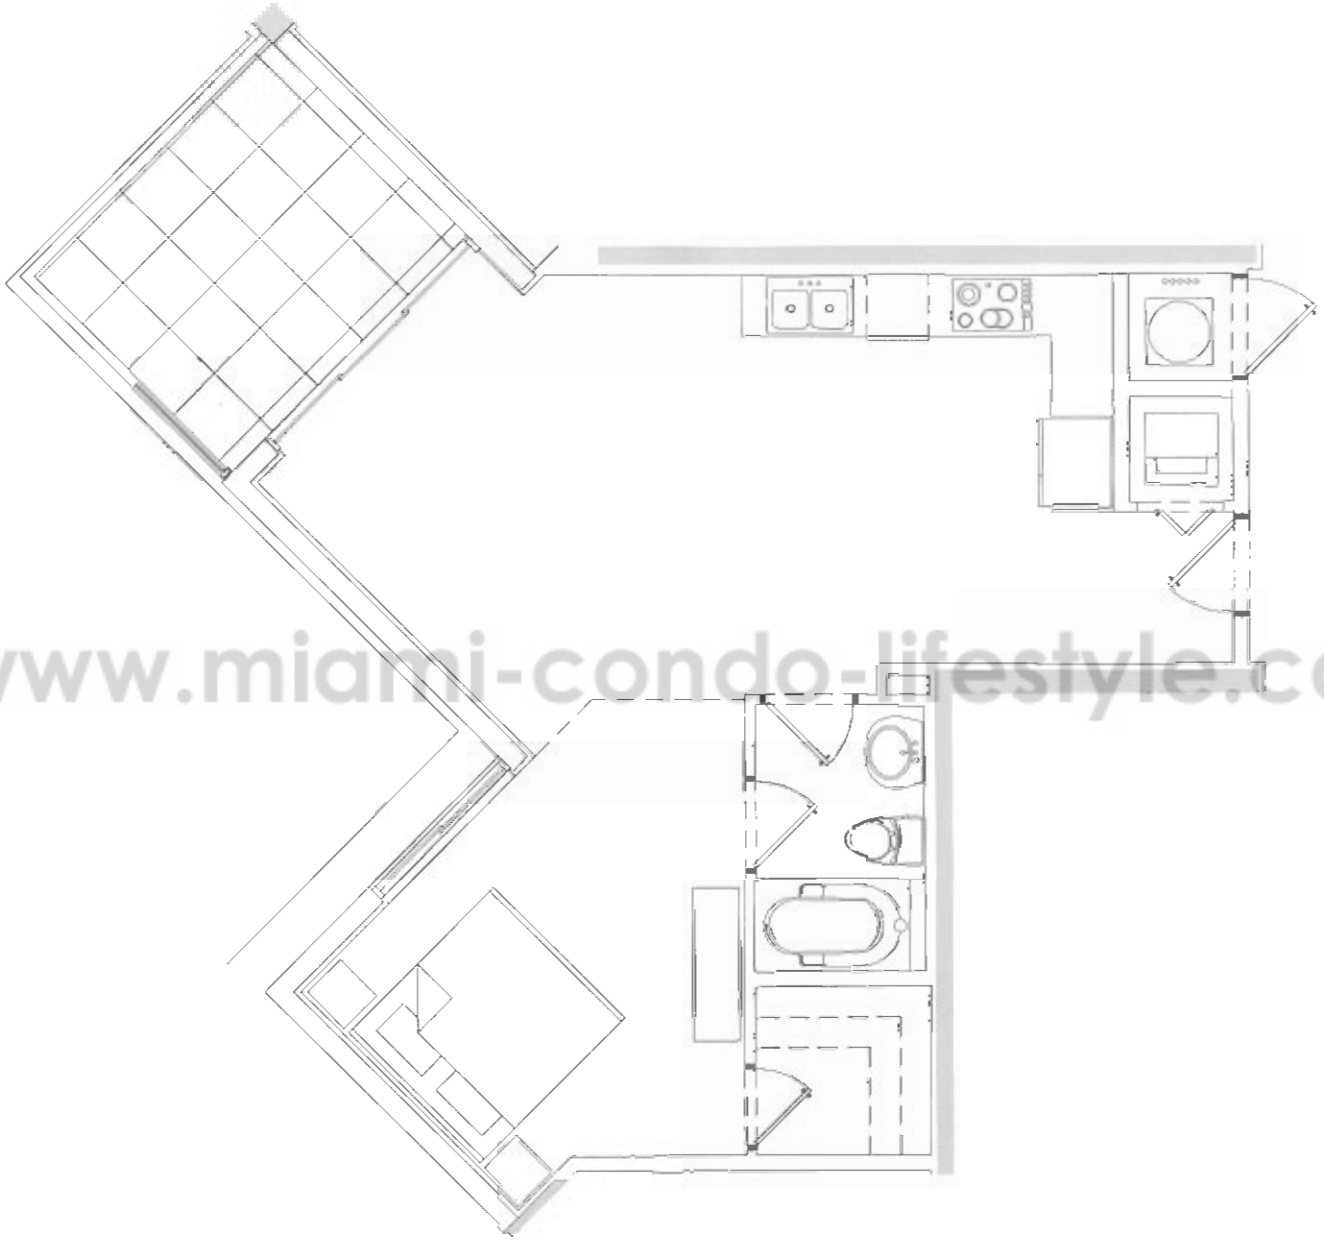

www.miami-condo-lifestyle.com

K¹¹/K¹² - 1 Bedroom Area / 1 Bath - AC Area: 704 sq.ft. - ExoRoom: 108 sq.ft. - Total Area: 812 sq.ft.

wind

« Kinetic Civilization System España