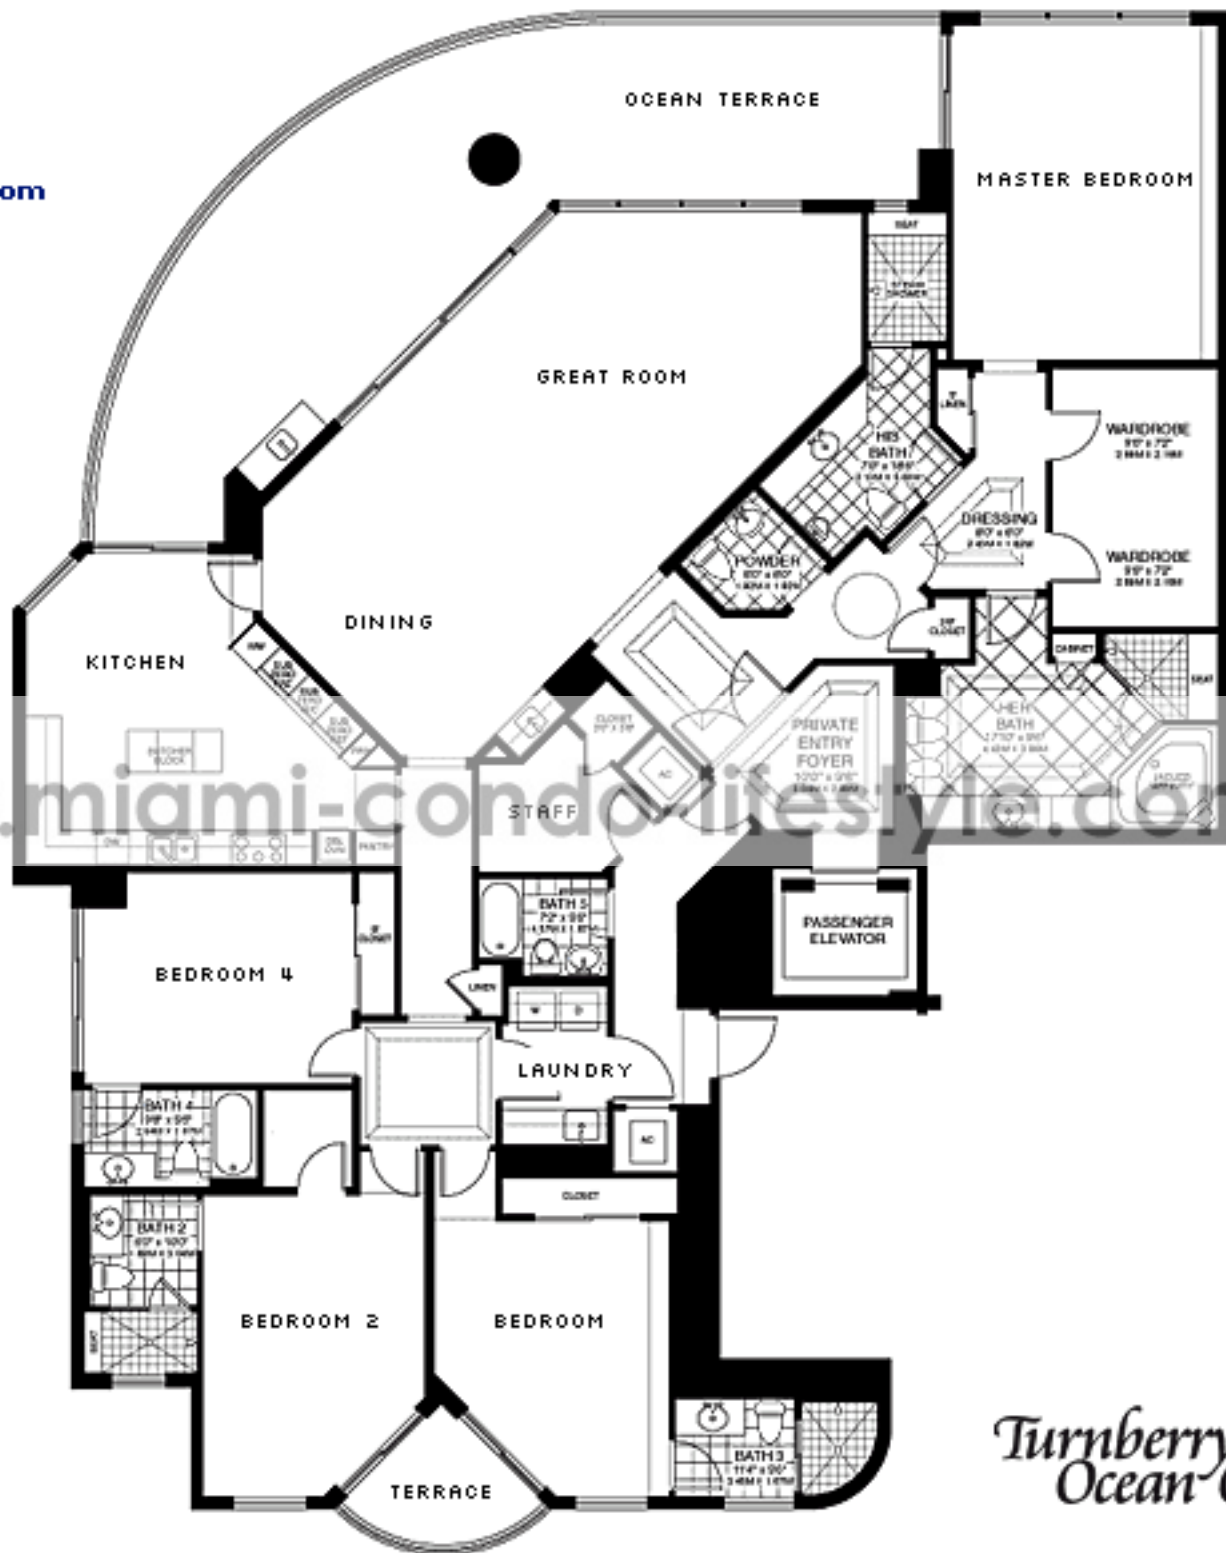

Eleuthera

4 Bedrooms / 6.5 Baths
+ Family Room + Staff Room

Enclosed Area
3,735 sq ft
346.99 sq m

Terrace Area
745 sq ft
69.21 sq m

Total Residence
4,480 sq ft
416.20 sq m

www.miami-condo-lifestyle.com