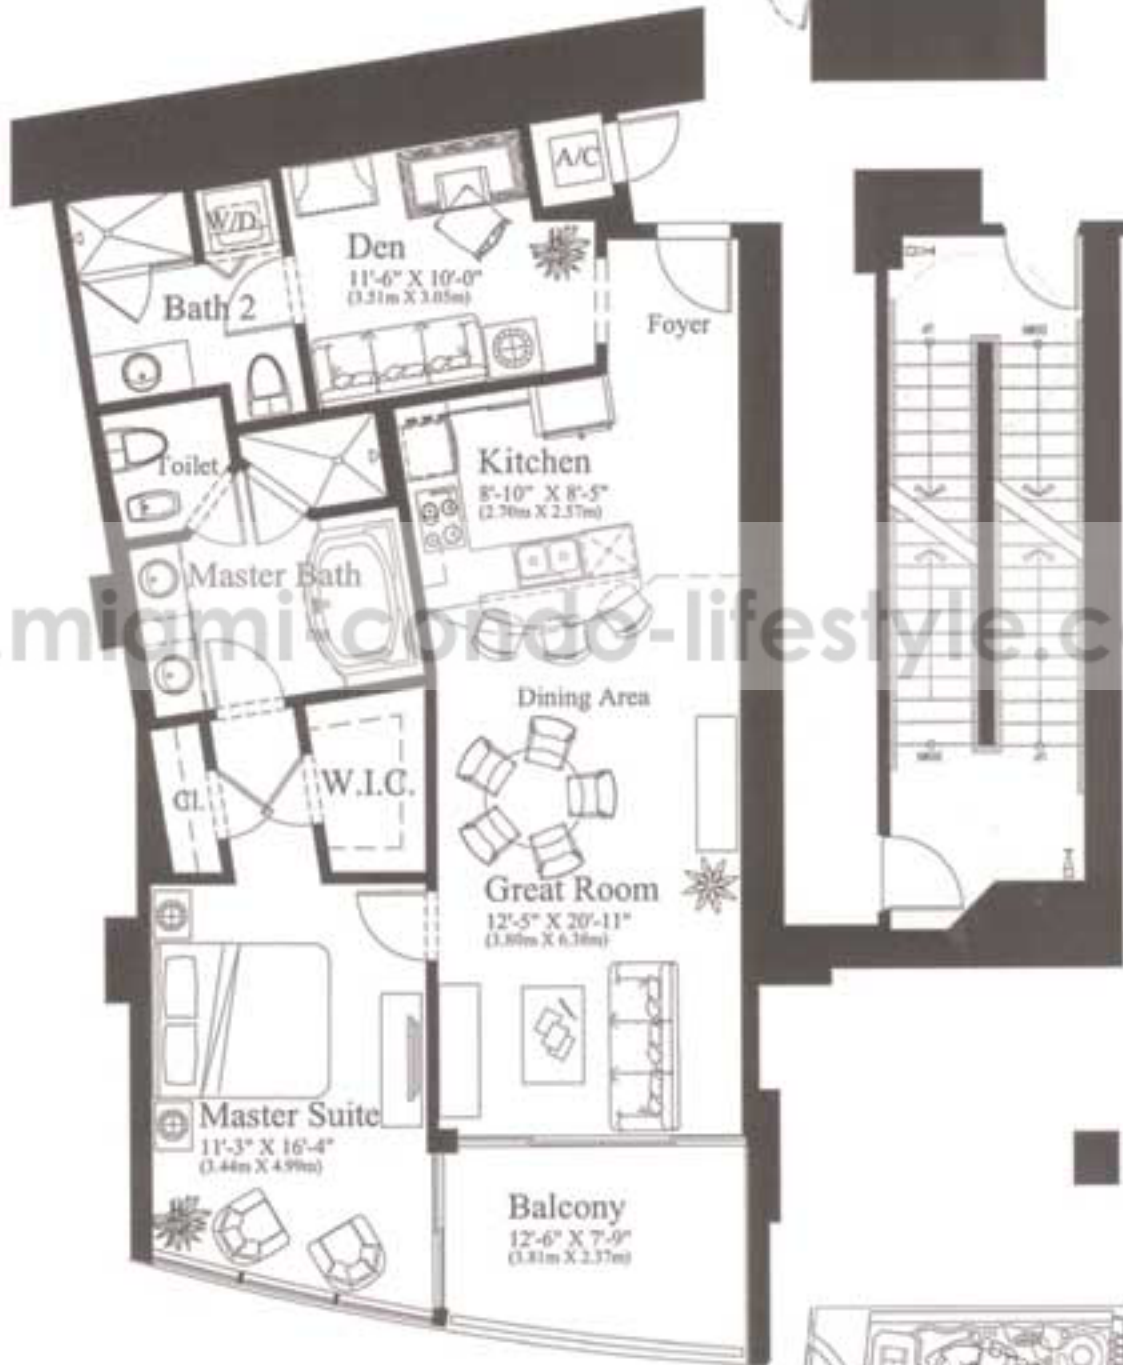

# TRUMP ROYALE - RESIDENCE H

1 Bedroom/Den ♦ 2 Bath

**TRUMP**  
*Grande*  
OCEAN RESORT & RESIDENCES

*A Trump Dezer Development*

www.miami-condo-lifestyle.com

Interior	1,183 S.F.	109.9 m <sup>2</sup>
Balcony	103 S.F.	9.6 m <sup>2</sup>
<b>Total</b>	<b>1,286 S.F.</b>	<b>119.5 m<sup>2</sup></b>