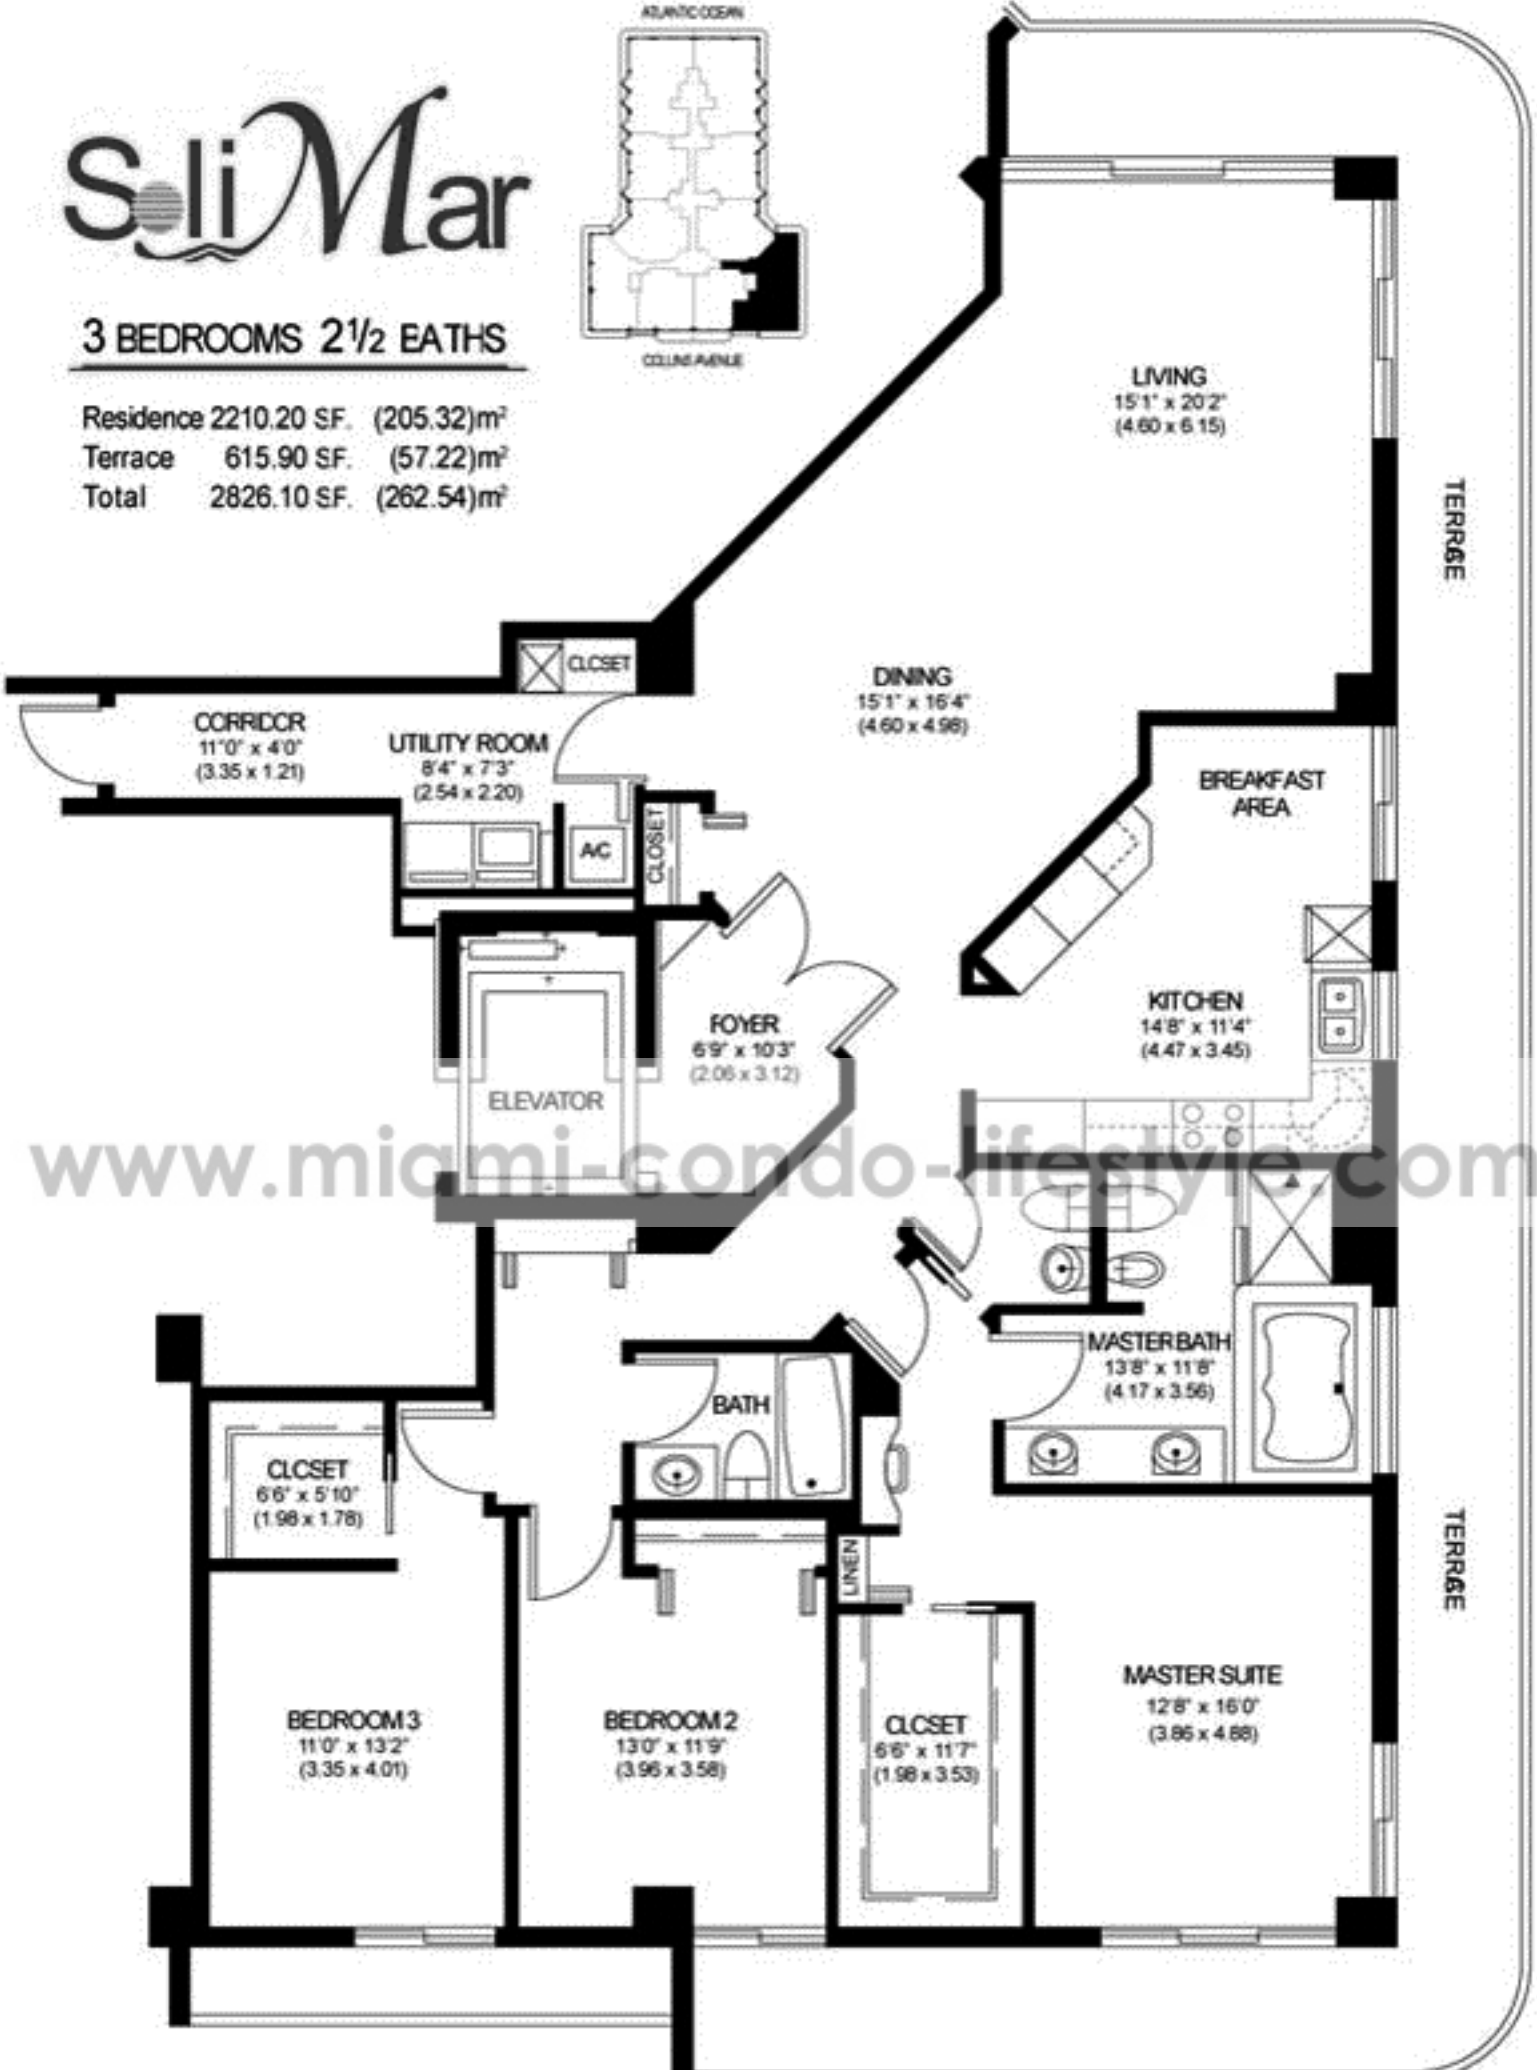

Soli Mar

3 BEDROOMS 2½ BATHS

Residence 2210.20 SF. (205.32)m²
Terrace 615.90 SF. (57.22)m²
Total 2826.10 SF. (262.54)m²

www.miami-condo-lifestyle.com