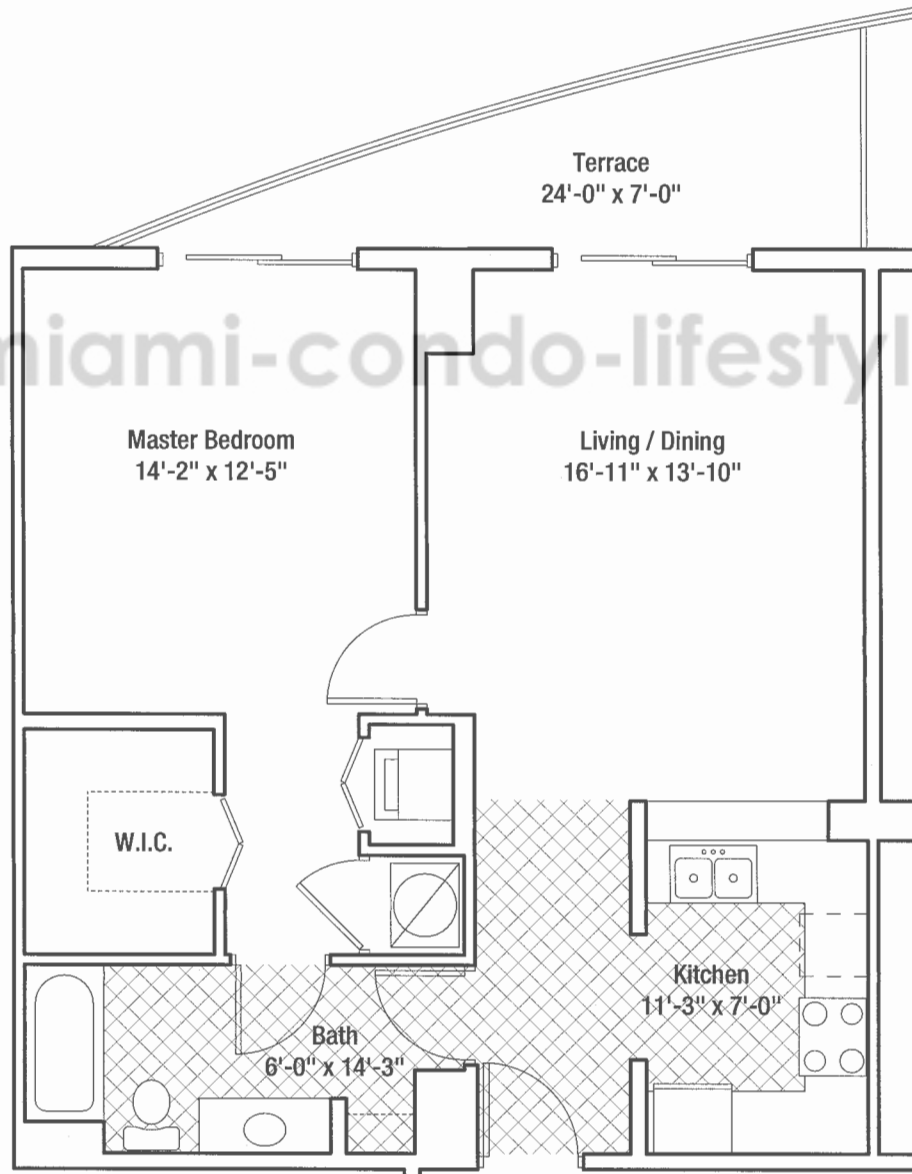

SKYLINE

on Brickell

FENGARI (Moon)
One Bedroom

www.miami-condo-lifestyle.com

DEVELOPED BY:
SKYLINE EQUITIES REALTY
IT WOULDN'T BE MIAMI WITHOUT ITS SKYLINE™
EXCLUSIVE SALES AGENT: SKYLINE REALTY, FLA, LLC

Interior	791 Sq. Ft.
Terrace	90 Sq. Ft.
Total Residence	881 Sq. Ft.