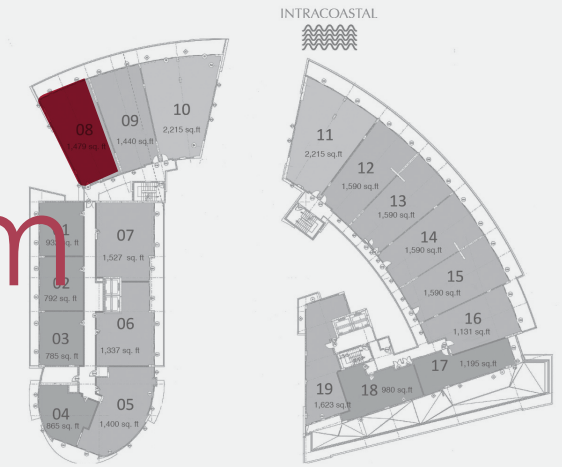

www.MiamiCondoLifestyle.com

PELORO
MIAMI BEACH

08
RESIDENCE

KEY PLAN

UNIT A - LEVEL 2

Residence 1,285 sq. ft. 119 sq. mt.

Terrace 242 sq. ft. 22 sq. mt.

AREA 1,527 sq. ft. 141 sq. mt.