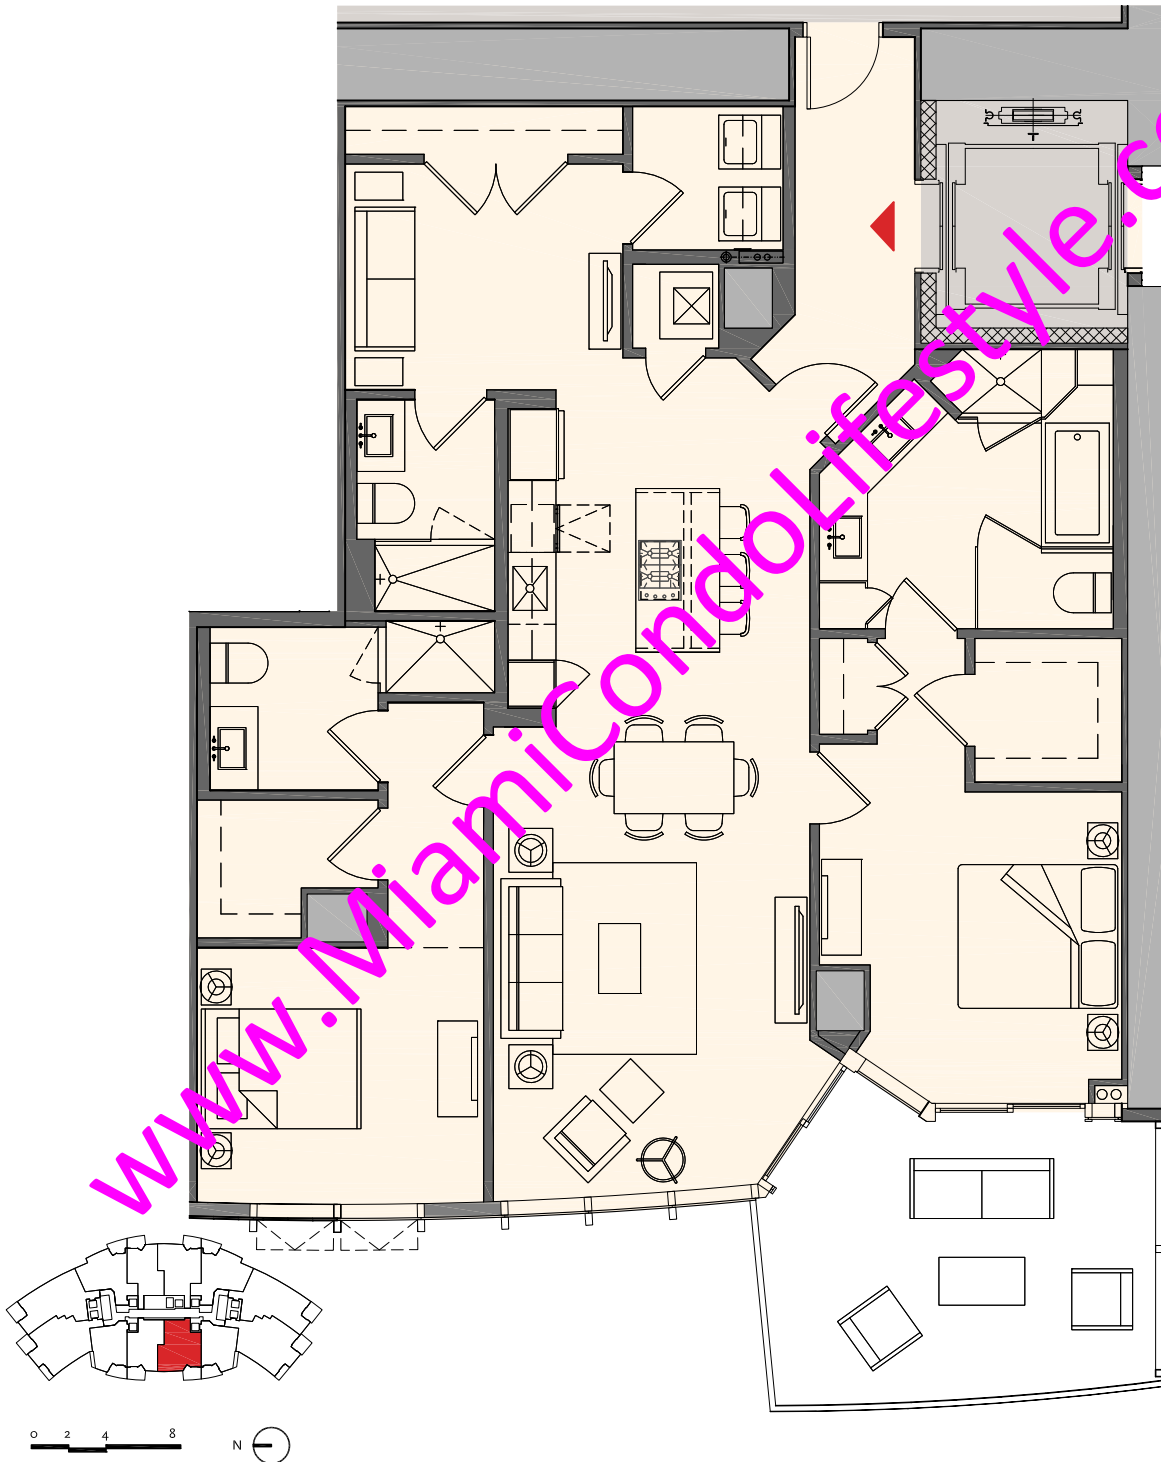

Residence C1

2 Bedroom + Den | 3 Bath

Interior:	1,630 sq. ft.	151 m ²
Outdoor:	205 sq. ft.	19 m ²
Total:	1,835 sq. ft.	170 m ²

These drawings are conceptual only and are for the convenience of reference. They should not be relied upon as representations, express or implied, of the final detail of the residences. Units shown are examples of unit types and may not depict actual units. Stated square footages are ranges for a particular unit type and are measured to the exterior boundaries of the exterior walls and the centerline of interior demising walls and in fact vary from the area that would be determined by using the description and definition of the "Unit" set forth in the Declaration (which generally only includes the interior airspace between the perimeter walls and excludes interior structural components).