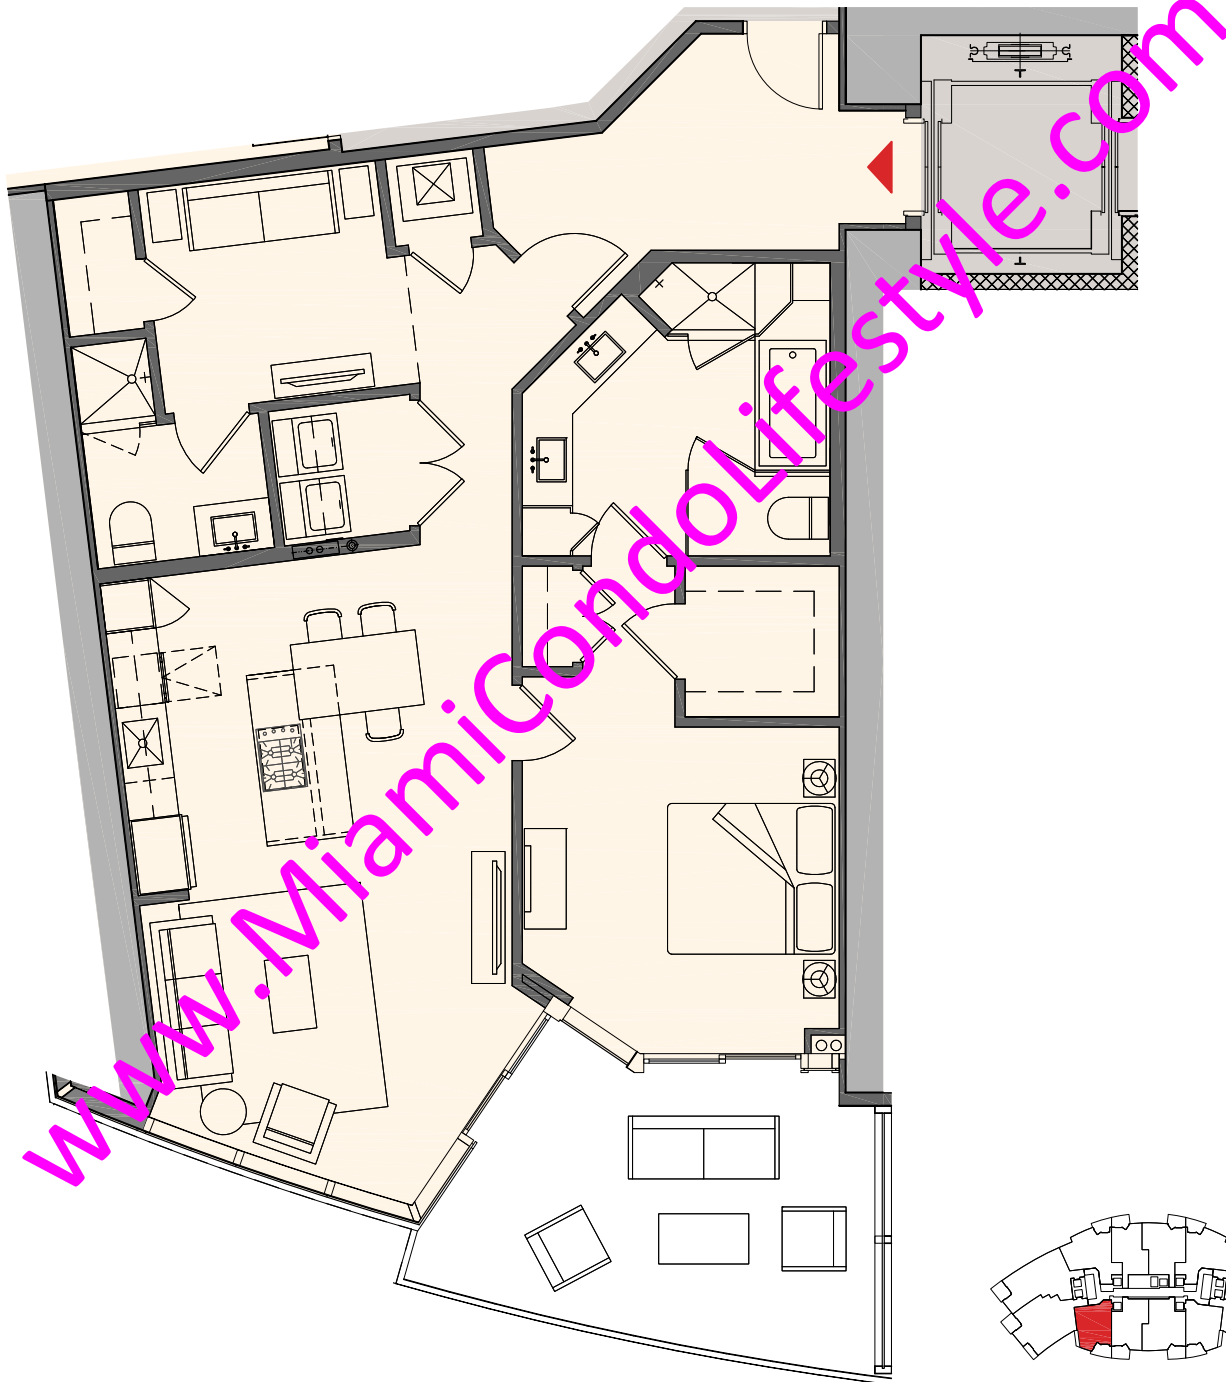

Residence A1

1 Bedroom + Den | 2 Bath

Interior:	1,294 sq. ft.	120 m ²
Outdoor:	197 sq. ft.	18 m ²
Total:	1,491 sq. ft.	138 m ²

www.MiamiCondoLifestyle.com

These drawings are conceptual only and are for the convenience of reference. They should not be relied upon as representations, express or implied, of the final detail of the residences. Units shown are examples of unit types and may not depict actual units. Stated square footages are ranges for a particular unit type and are measured to the exterior boundaries of the exterior walls and the centerline of interior demising walls and in fact vary from the area that would be determined by using the description and definition of the "Unit" set forth in the Declaration (which generally only includes the interior airspace between the perimeter walls and excludes interior structural components).