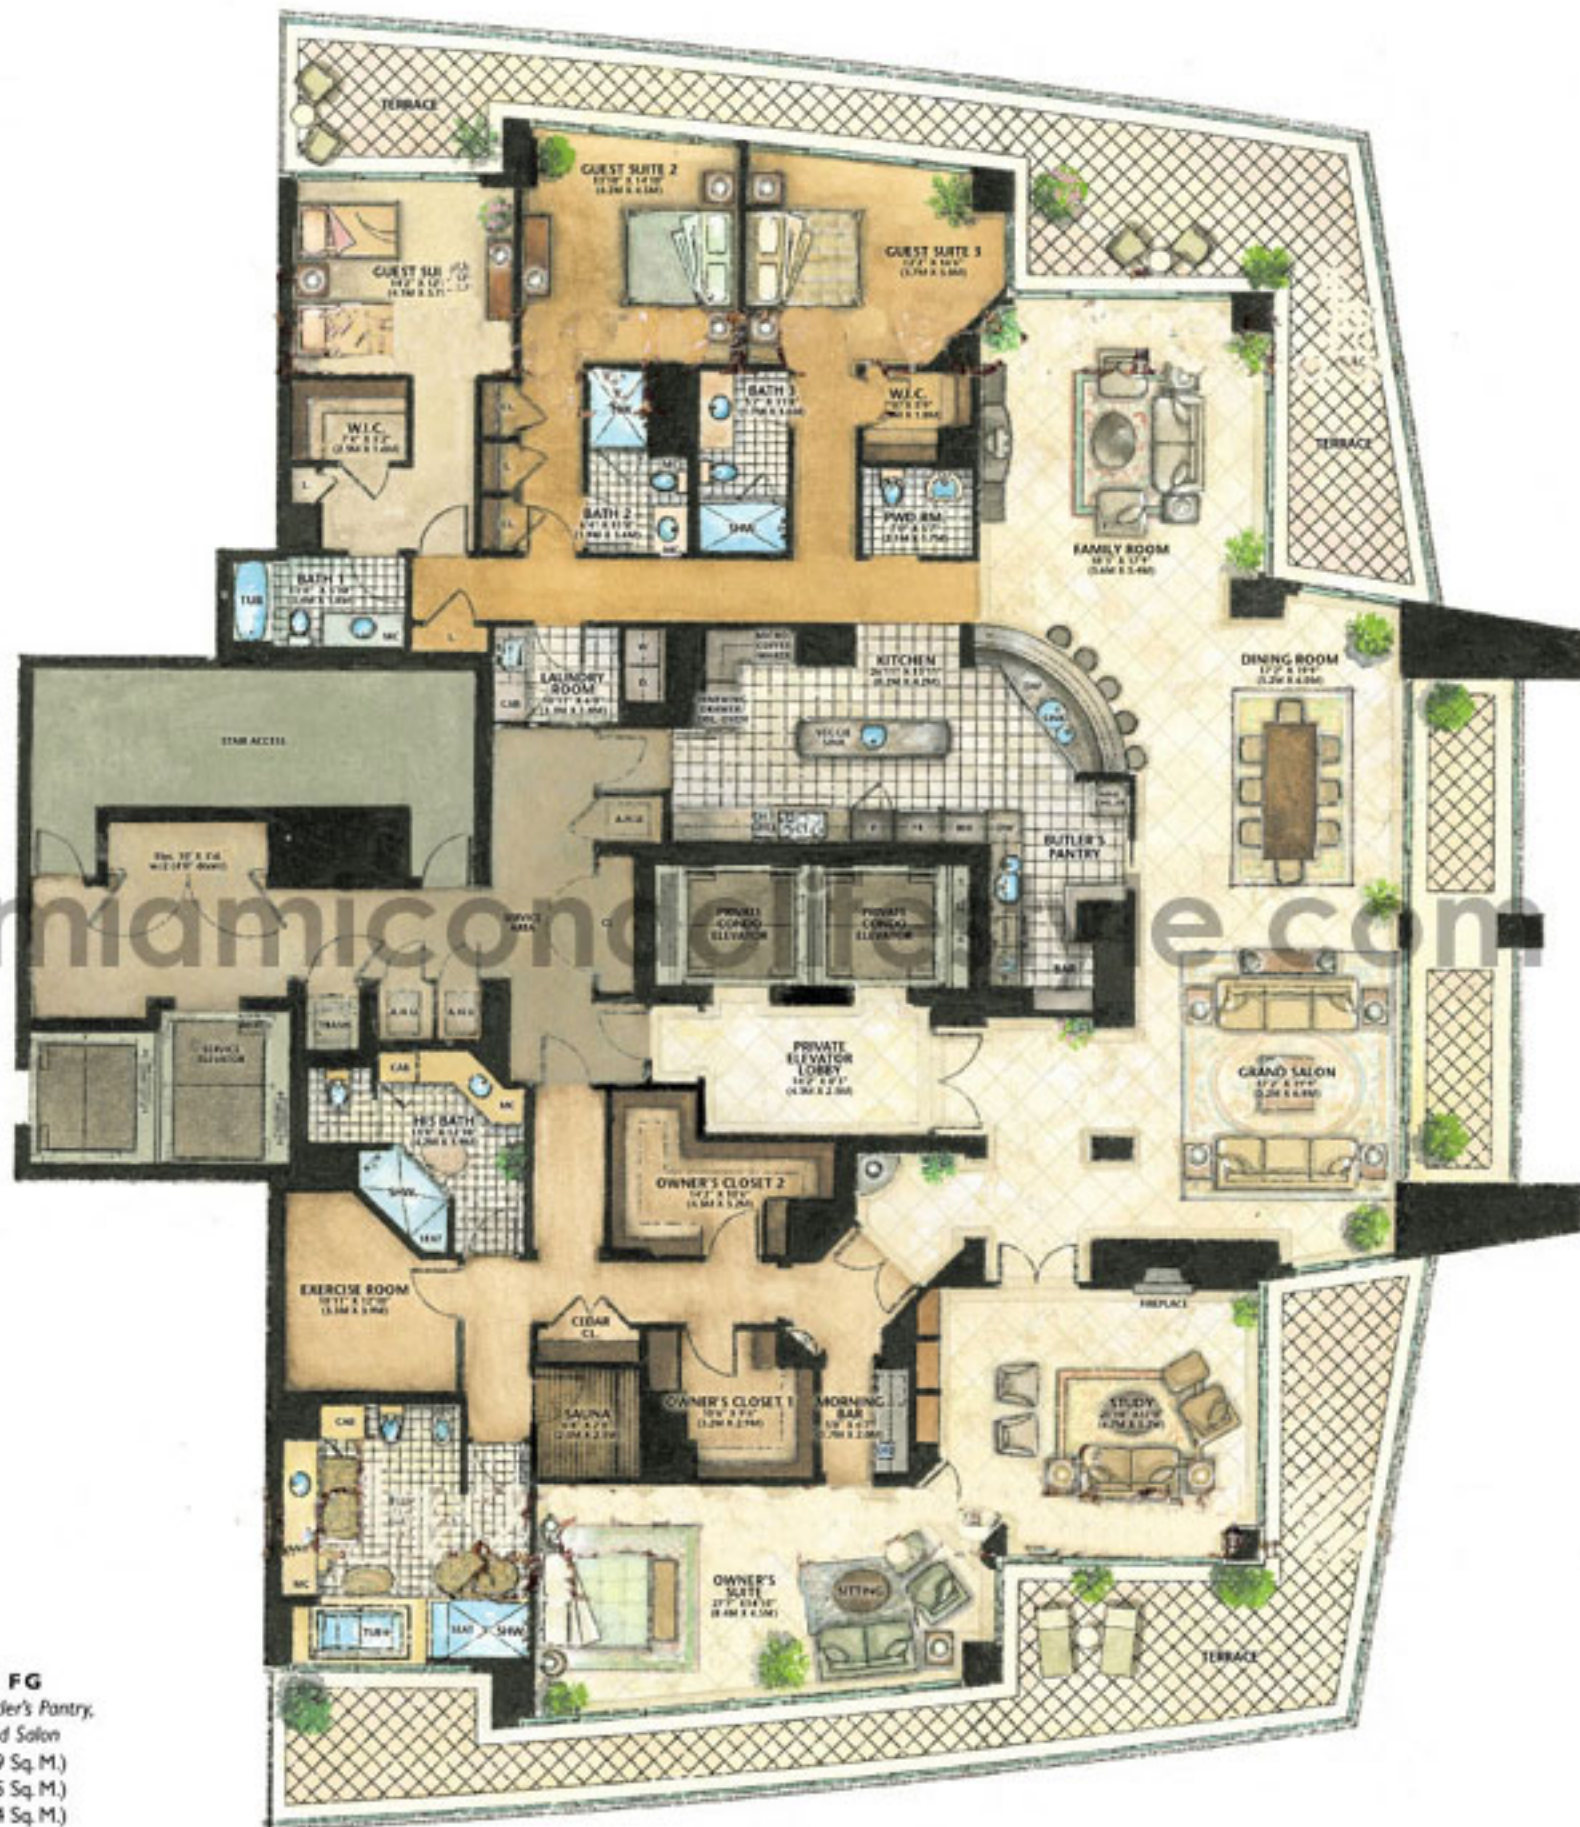

www.miamicondo.com

CONDOMINIUM RESIDENCE FG

4 Bedroom (Second Master), 4-1/2 Bath, Study, Butler's Pantry,
Exercise and Sauna, Dining, Family Room, Grand Salon
Enclosed Area 5,262 Sq. Ft. (488.9 Sq. M.)
Enclosed Terrace Area 1,598 Sq. Ft. (148.5 Sq. M.)
Total Residence 6,860 Sq. Ft. (637.4 Sq. M.)