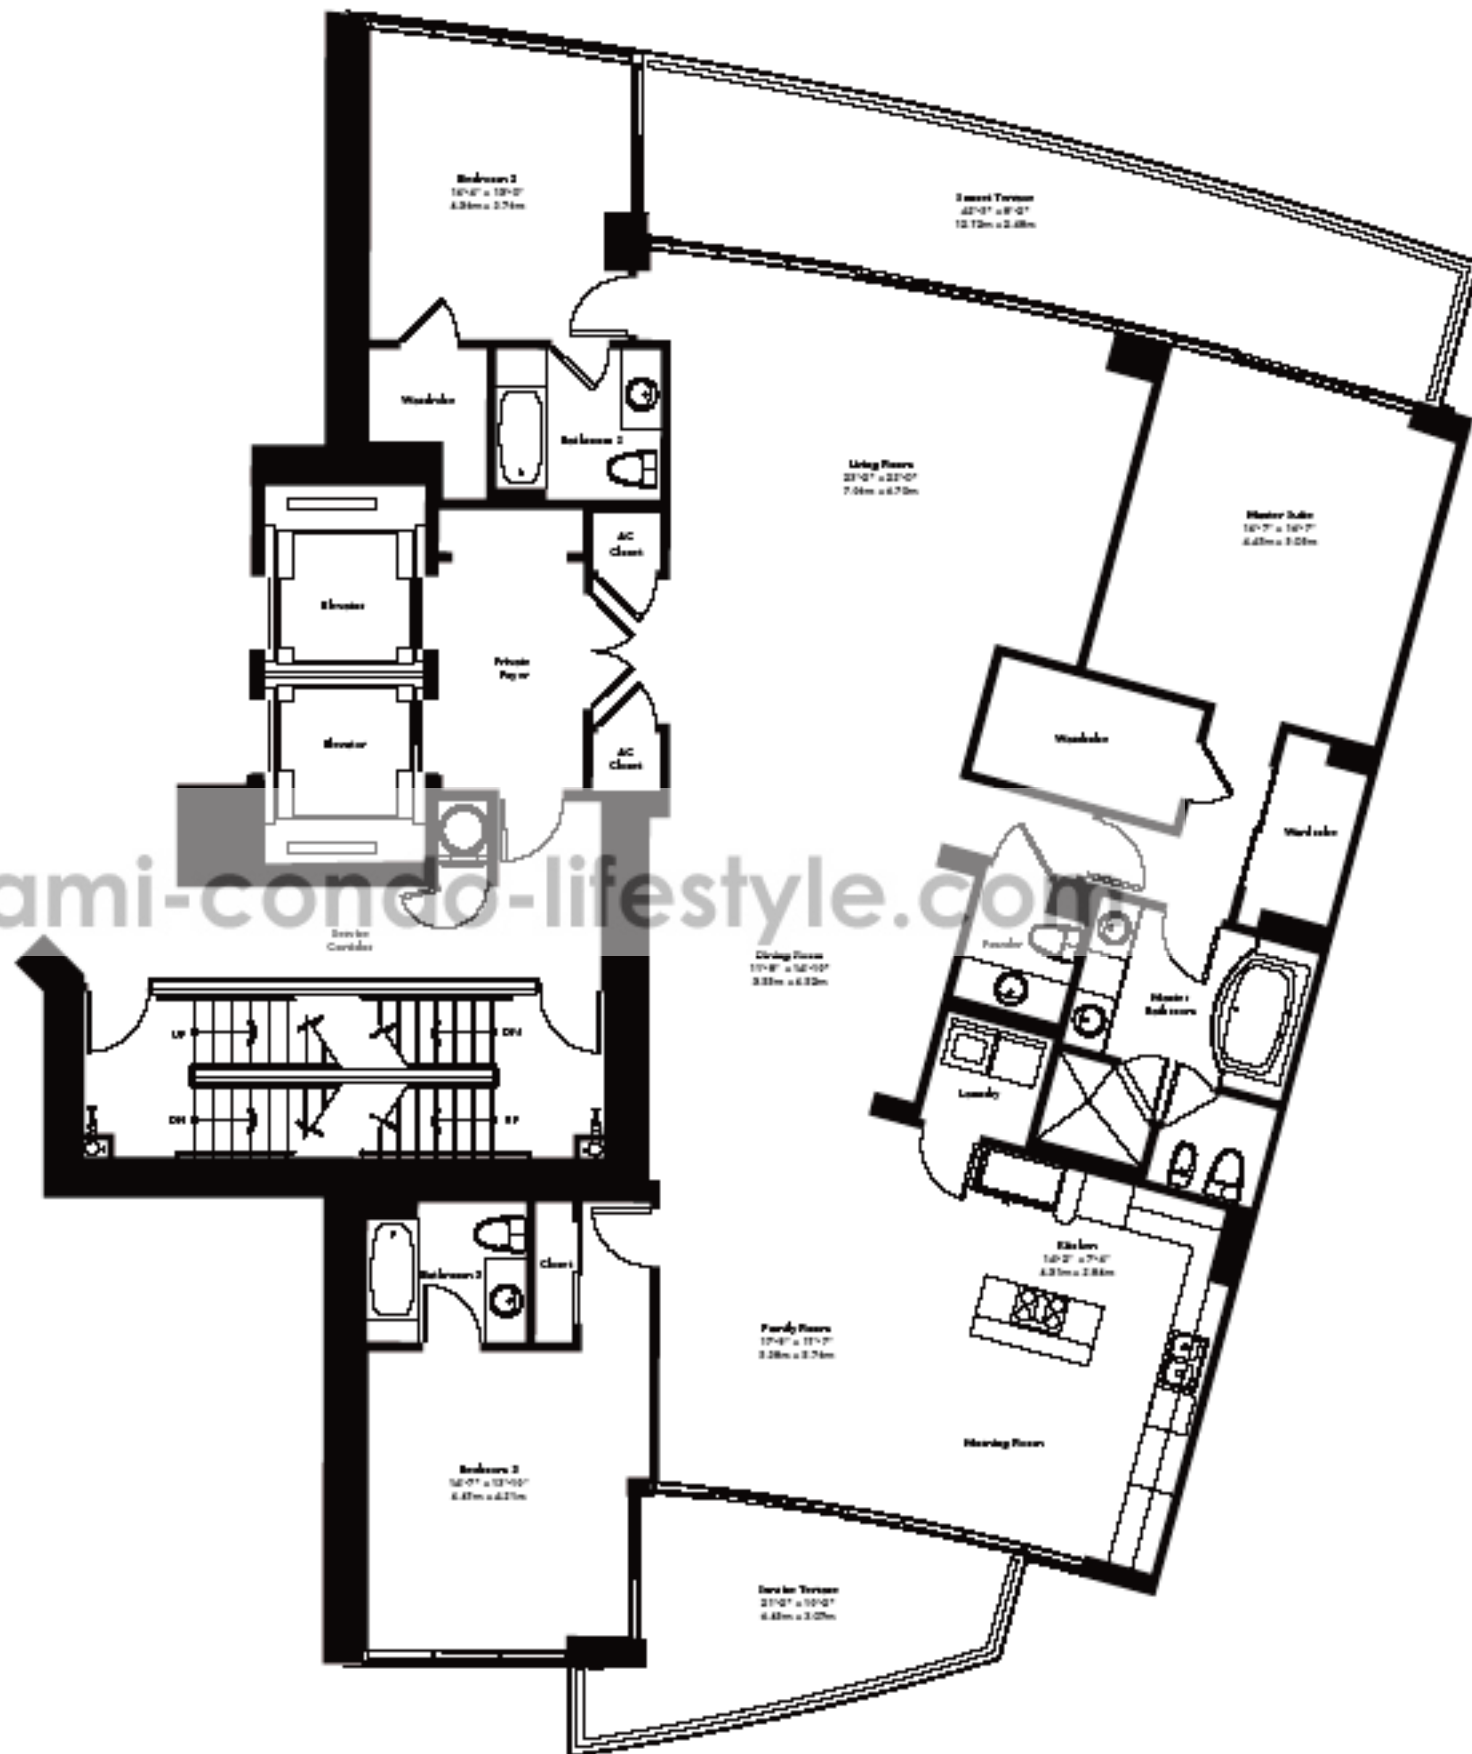

RESIDENCE C

3 BEDROOMS, 3-1/2 BATHS

2,974 sq. ft.	276.29 m ²	
516 sq. ft.	47.94 m ²	balcony
<hr/>		
3,490 sq. ft.	324.23 m ²	total

www.miami-condo-lifestyle.com