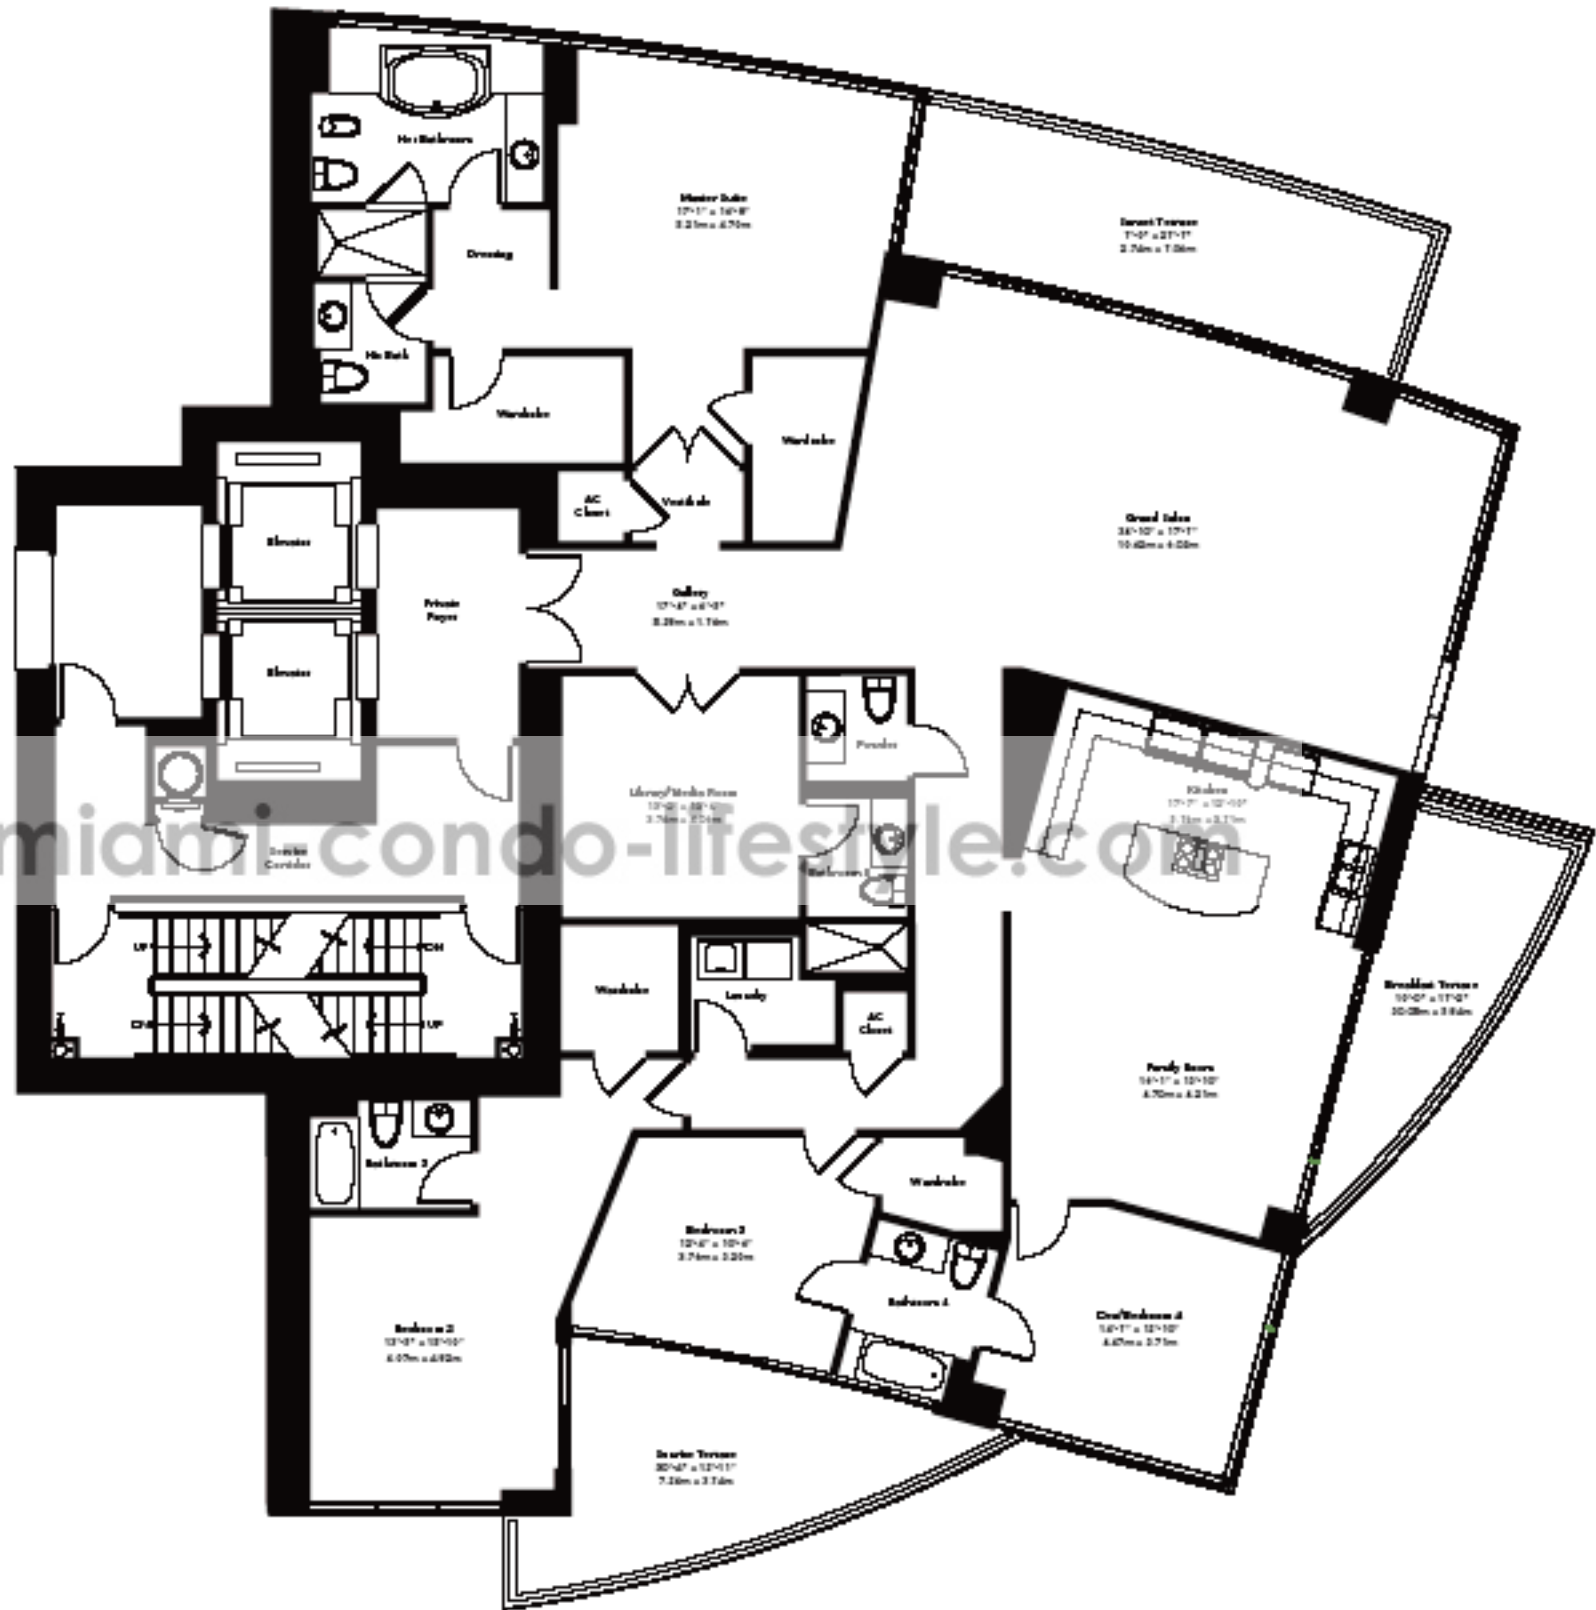

RESIDENCE A

4 BEDROOMS, 5-1/2 BATHS

3,990 sq. ft. 370.68 m2
678 sq. ft. 62.99 m2 balcony

4,668 sq. ft. 433.67 m2 total

www.miami-condo-lifestyle.com