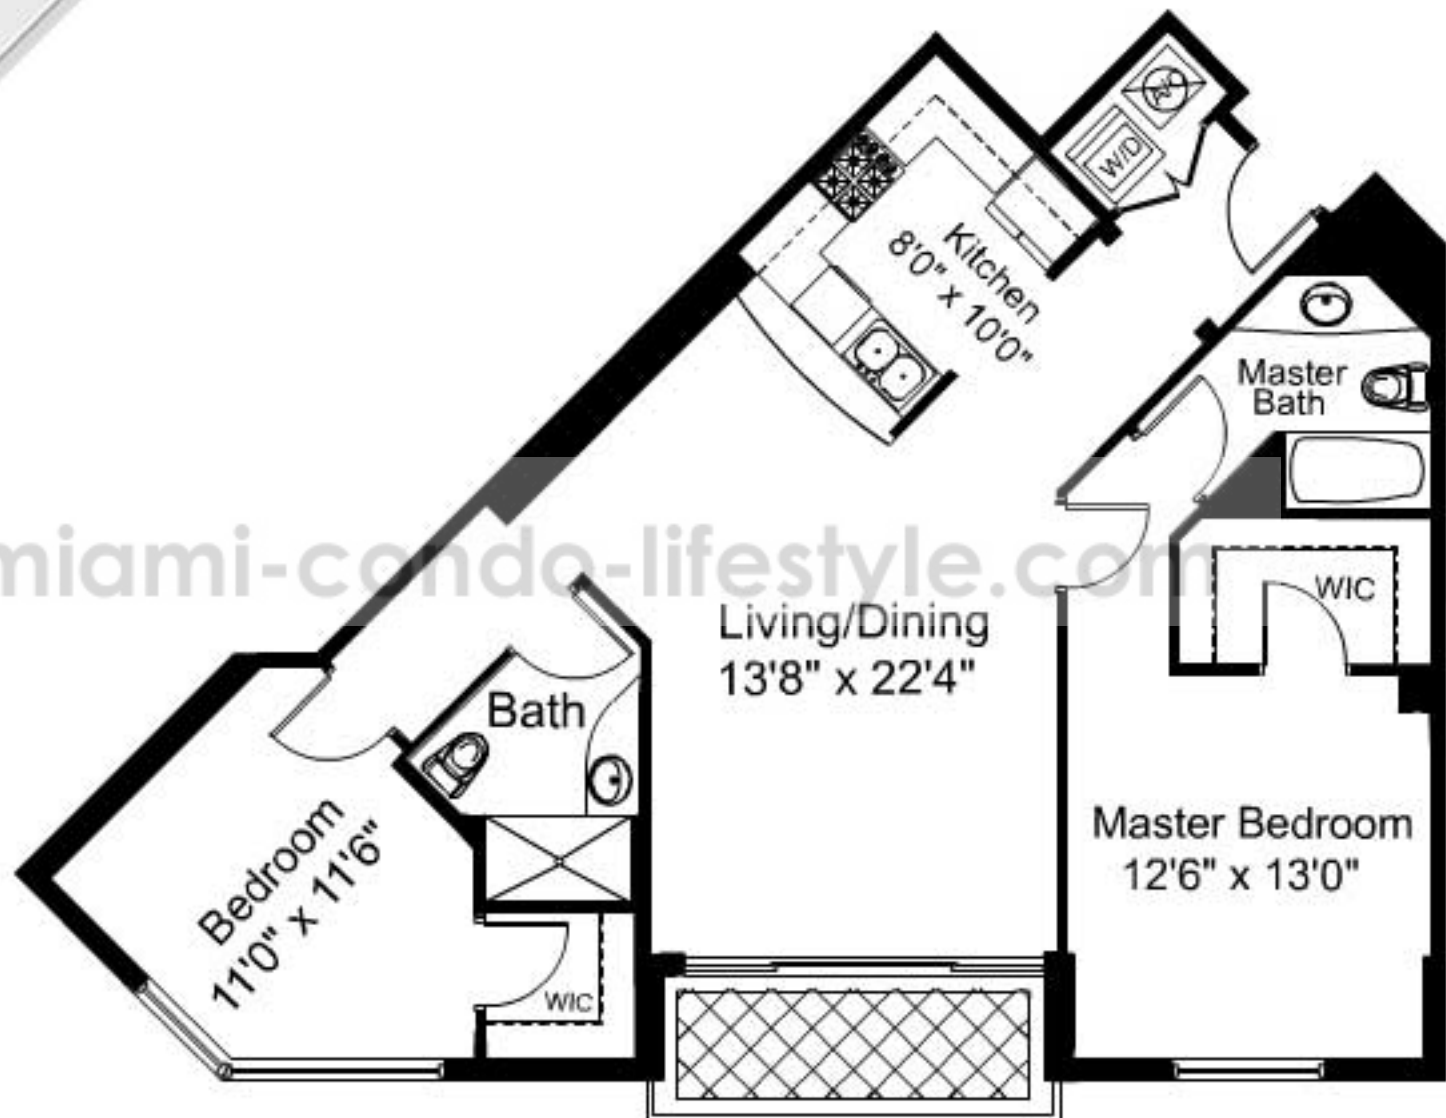

METROPOLIS

at Dadeland

Towers D

2 Bedroom 2 Bath

Unit Area 1,150 Sq Ft

Balcony Area 69 Sq Ft

Total Area 1,219 Sq Ft

www.miami-condo-lifestyle.com