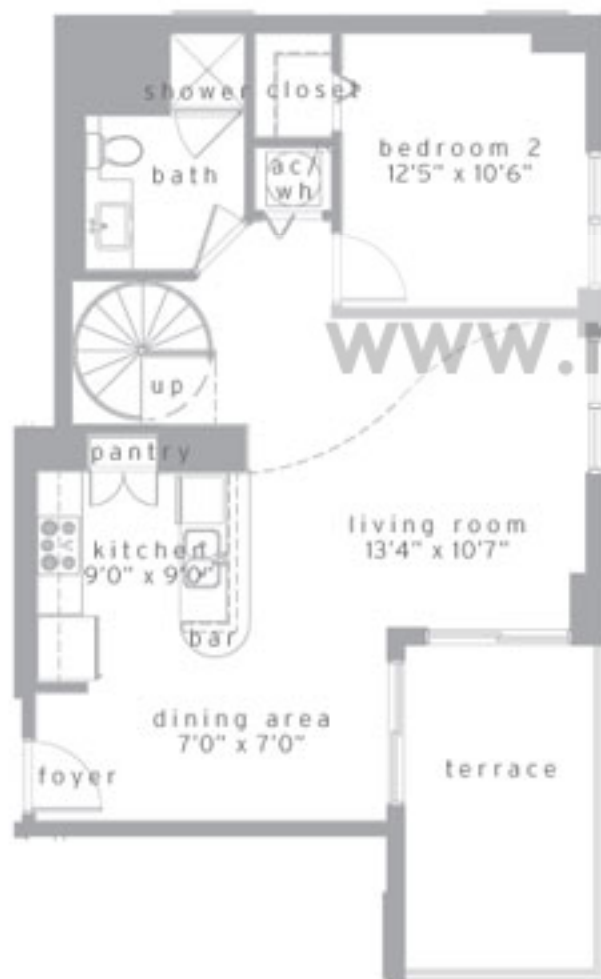

flat level

mezzanine level

loft residences

loft j

2 bed & 2 bath

residence	1106 sq.ft.	110.8 m <sup>2</sup>
terrace	87 sq.ft.	8.0 m <sup>2</sup>
total	1193 sq.ft.	110.8 m <sup>2</sup>

www.miami-condo-lifestyle.com