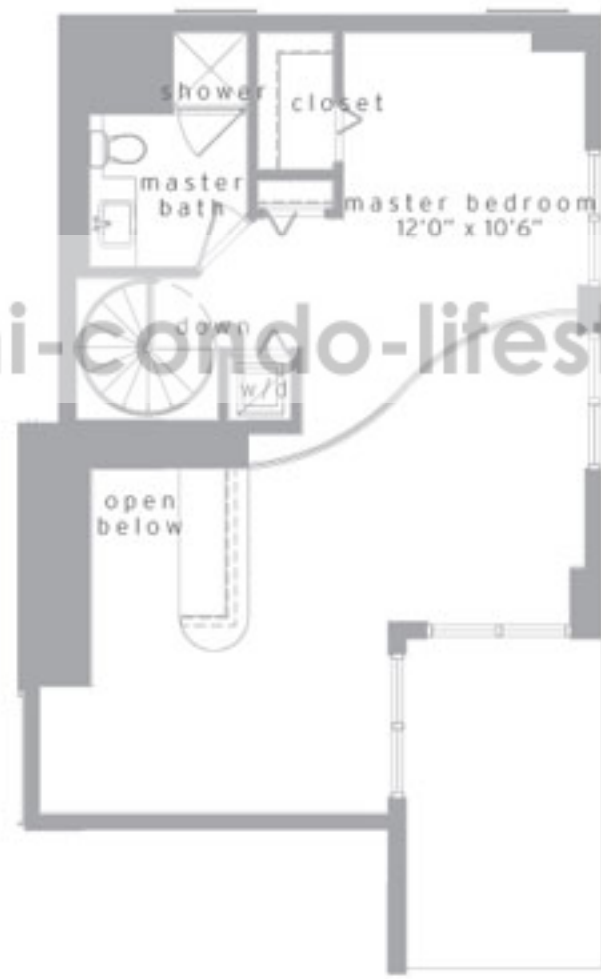

flat level

mezzanine level

loft residences

loft j

2 bed & 2 bath

residence	1106 sq.ft.	110.8 m <sup>2</sup>
terrace	87 sq.ft.	8.0 m <sup>2</sup>
total	1193 sq.ft.	110.8 m <sup>2</sup>

www.miami-condo-lifestyle.com