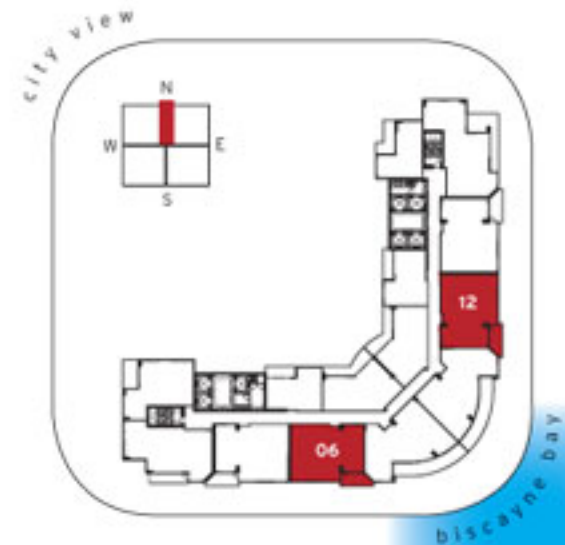

tower residences

unit e
2 bed & 2 bath

residence	1134 sq.ft.	105.4 m²
terrace	109 sq.ft.	10.1 m²
total	1243 sq.ft.	115.5 m²

www.miami-condo-lifestyle.com