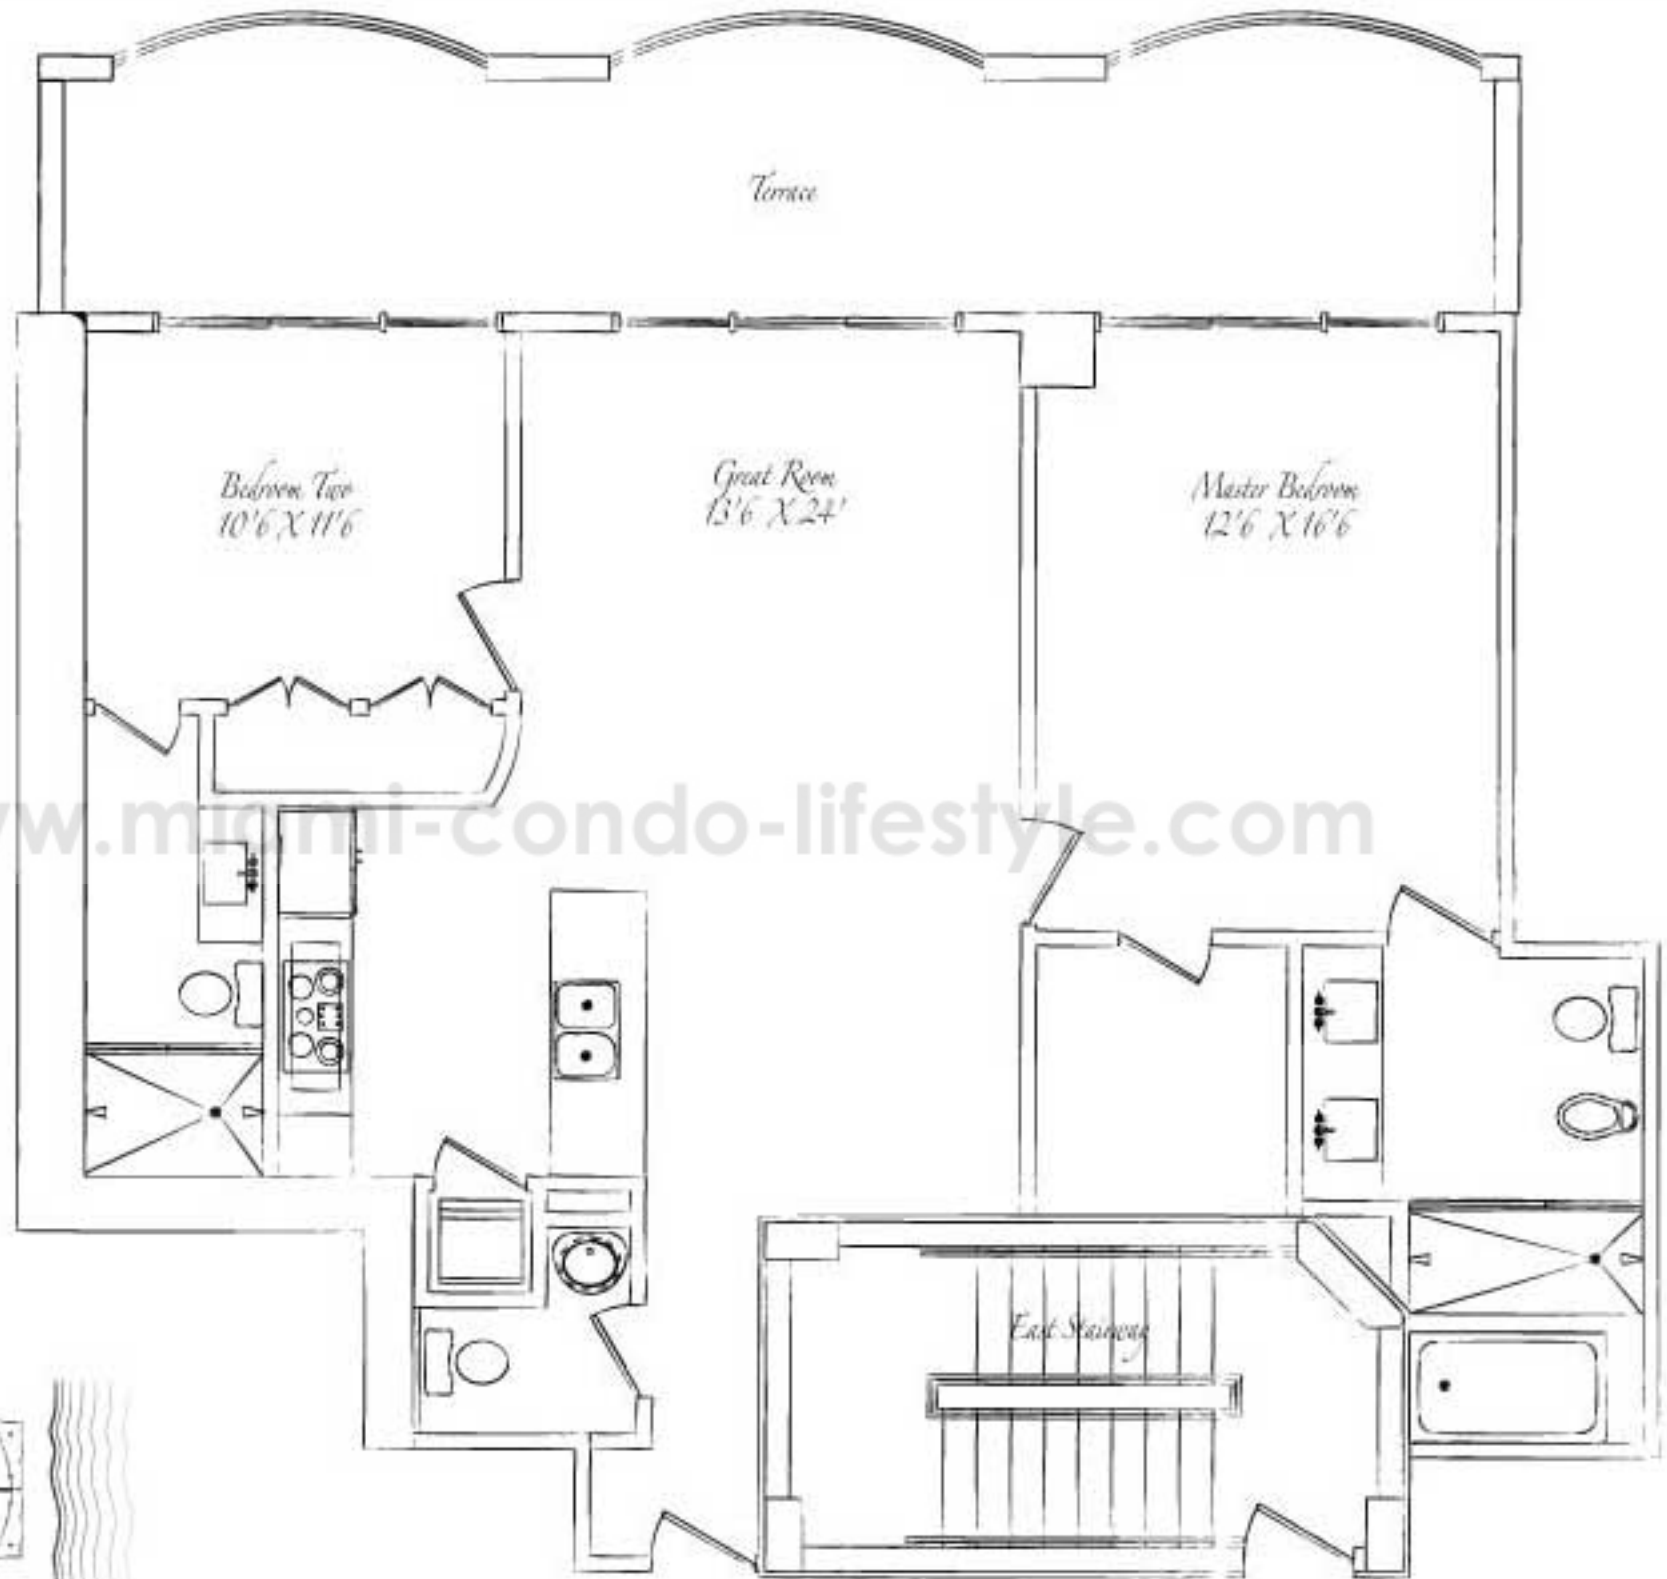

C

2 Bedroom - 2.5 Bath

Living Area:
1,158 sq.ft. (108m²)

Terrace Area:
from 288 sq.ft. (27m²)
to 379 sq.ft. (35m²)

www.mini-condo-lifestyle.com