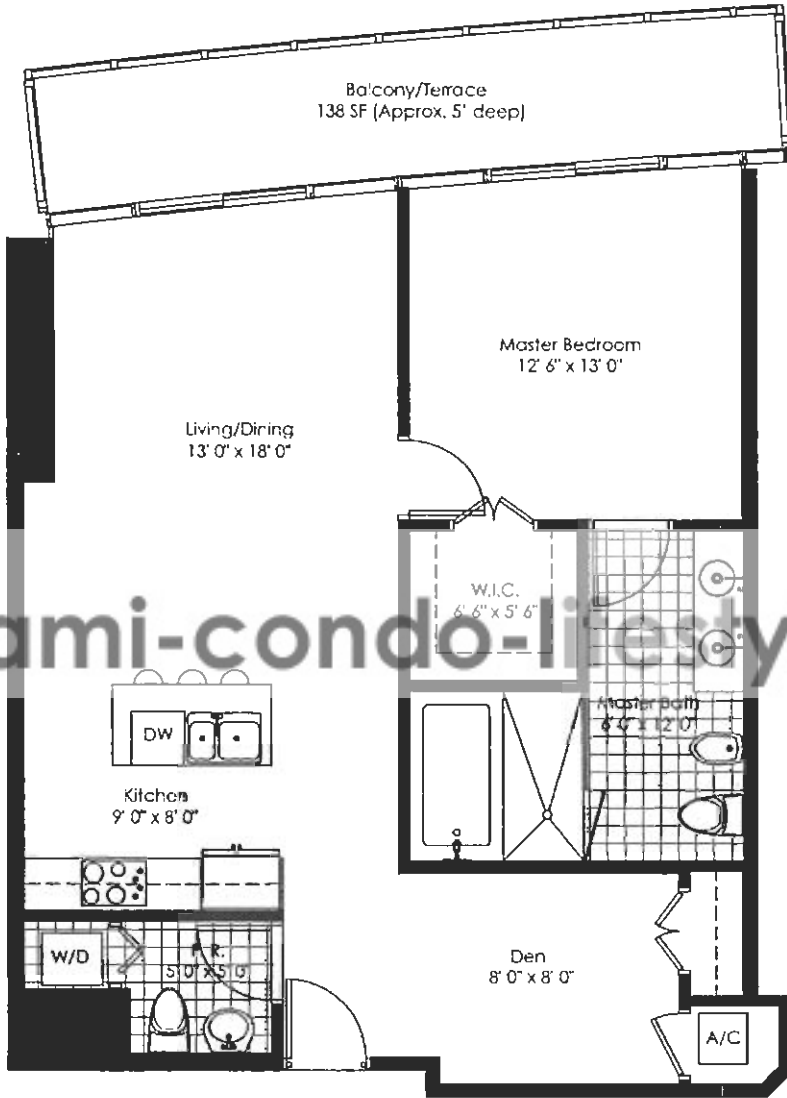

marinablue

Unit A2B	Line 6
1 Br + Den / 1.5 Bath	
Levels: 17- 51	
Area Under AC:	948 SF
Balcony:	138 SF
Total:	1086 SF