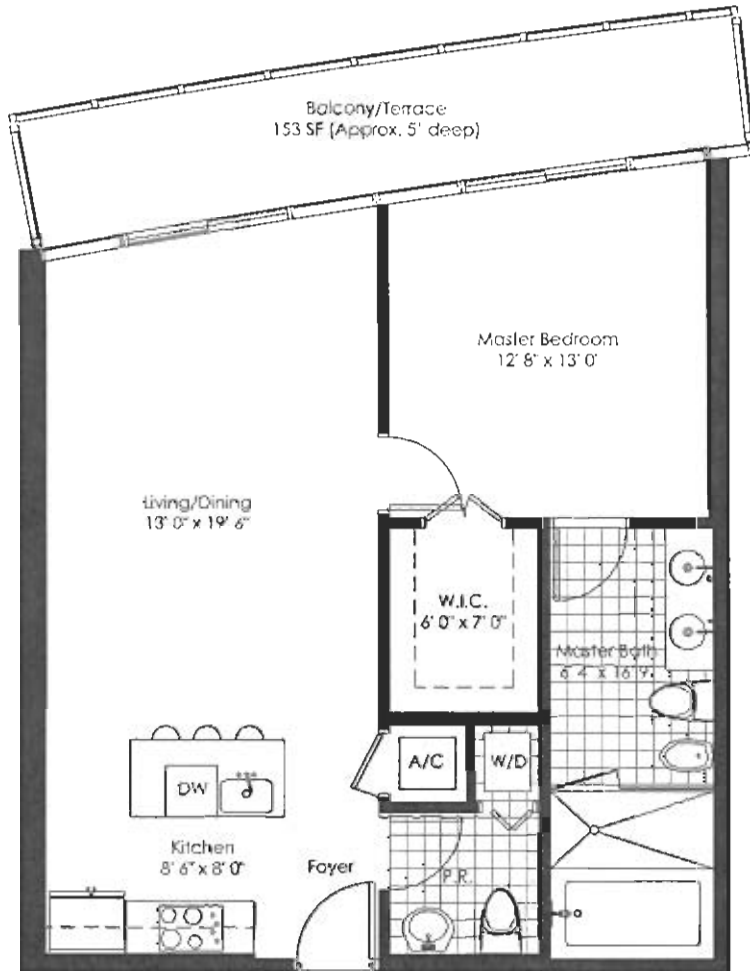

marinablue

Unit A2B	Line 6
1 Br + Den / 1.5 Bath	
Levels: 17- 51	
Area Under AC:	948 SF
Balcony:	138 SF
Total:	1086 SF

These drawings are conceptual only and are subject to change without notice at the discretion of the developer. The developer reserves the right to make additions, deletions and modifications to the drawings as the developer may deem appropriate or desirable. Dimensions and square footages are approximate and may vary with actual construction.

Unit A1B	Line 7
1 Bedroom / 1.5 Bath	
Levels: 17 - 51	
Area Under AC:	833 SF
Balcony:	153 SF
Total:	986 SF