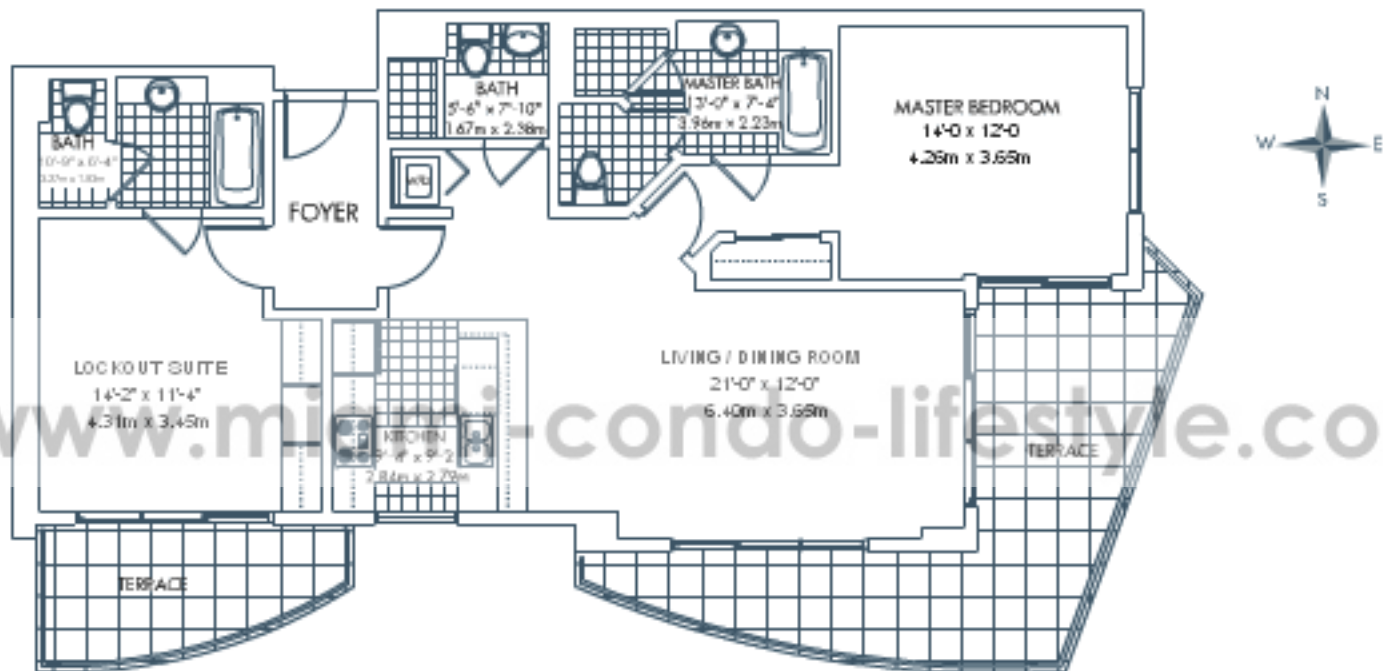

Live in your element

Residence A with Reverse

2 Bedrooms, 3 Baths

Total Area 1,461 sq.ft / 135.73 sq.m

A Reverse