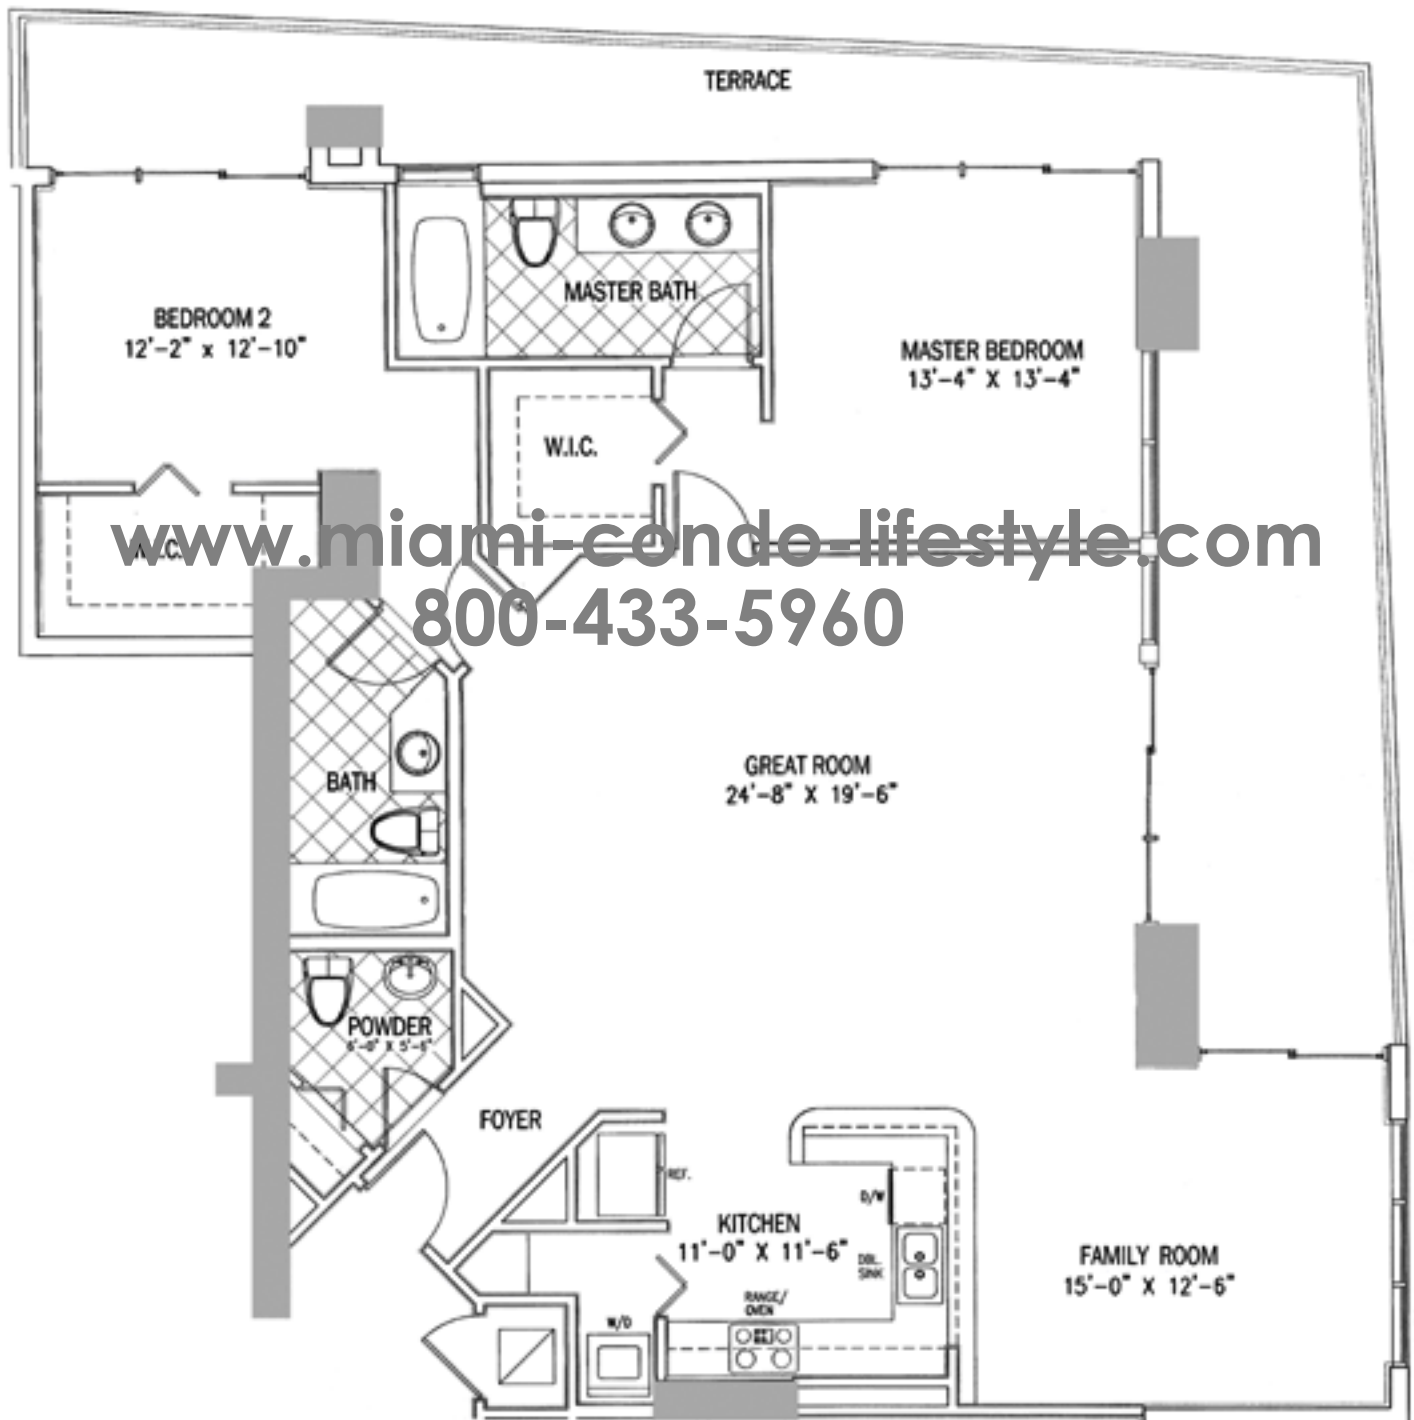

Unit K

2 BEDROOM / 2 ½ BATH RESIDENCE

You and your guests will enjoy the expansive ocean views from the great room or formal dining space in this unique residence. With an eastern/northeastern exposure, an oversized wrap-around terrace is accessible from every room, and the addition of a powder room offers extra convenience.