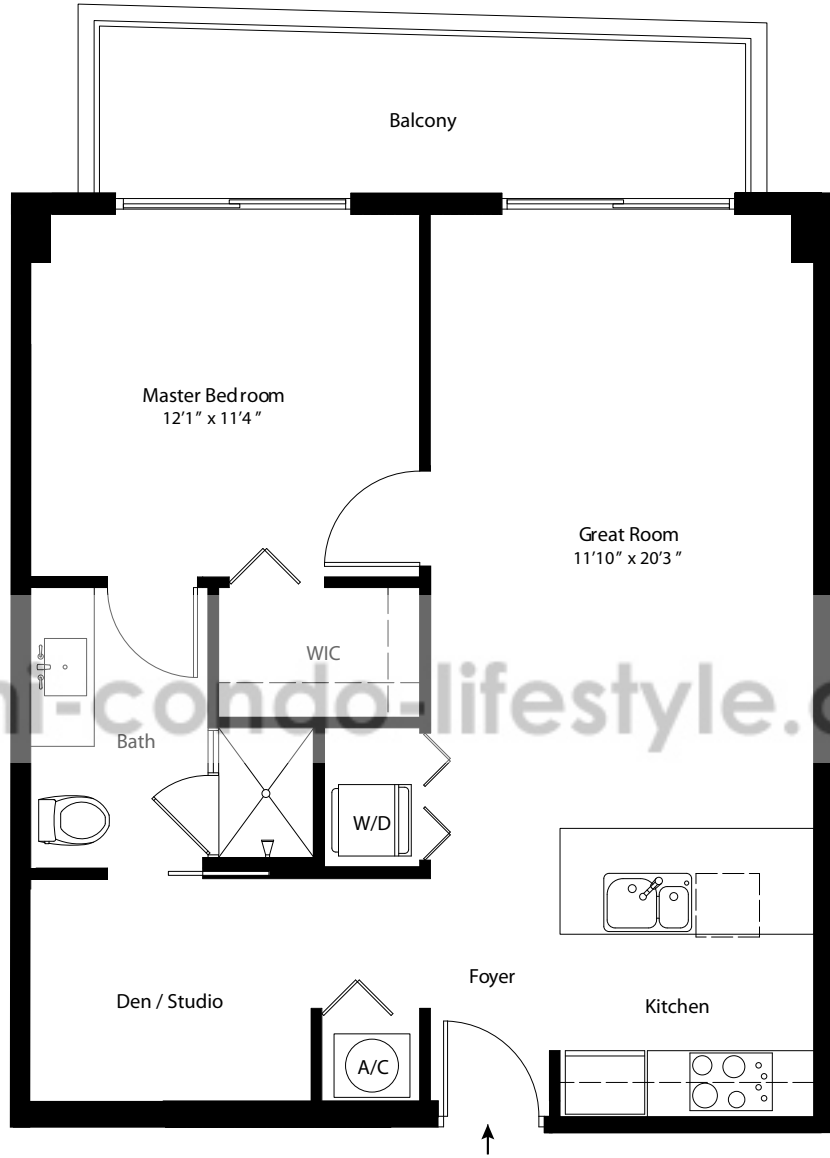

# 1 Bedroom / 1 Bath / Den

UNIT 05	AC:	740 Sq Ft
UNIT 06	AC:	740 Sq Ft
UNIT 07	AC:	740 Sq Ft

Stated dimensions are measured to the exterior boundaries of the exterior wall and the centerline of the interior demising walls and in fact vary from the dimensions that would be determined by using the description and definition of the "Unit" set forth in the Declaration (which generally only includes the interior airspace between the perimeter walls and excludes interior structural components). All dimensions are approximate and subject to change in accordance with the agreement of sale.