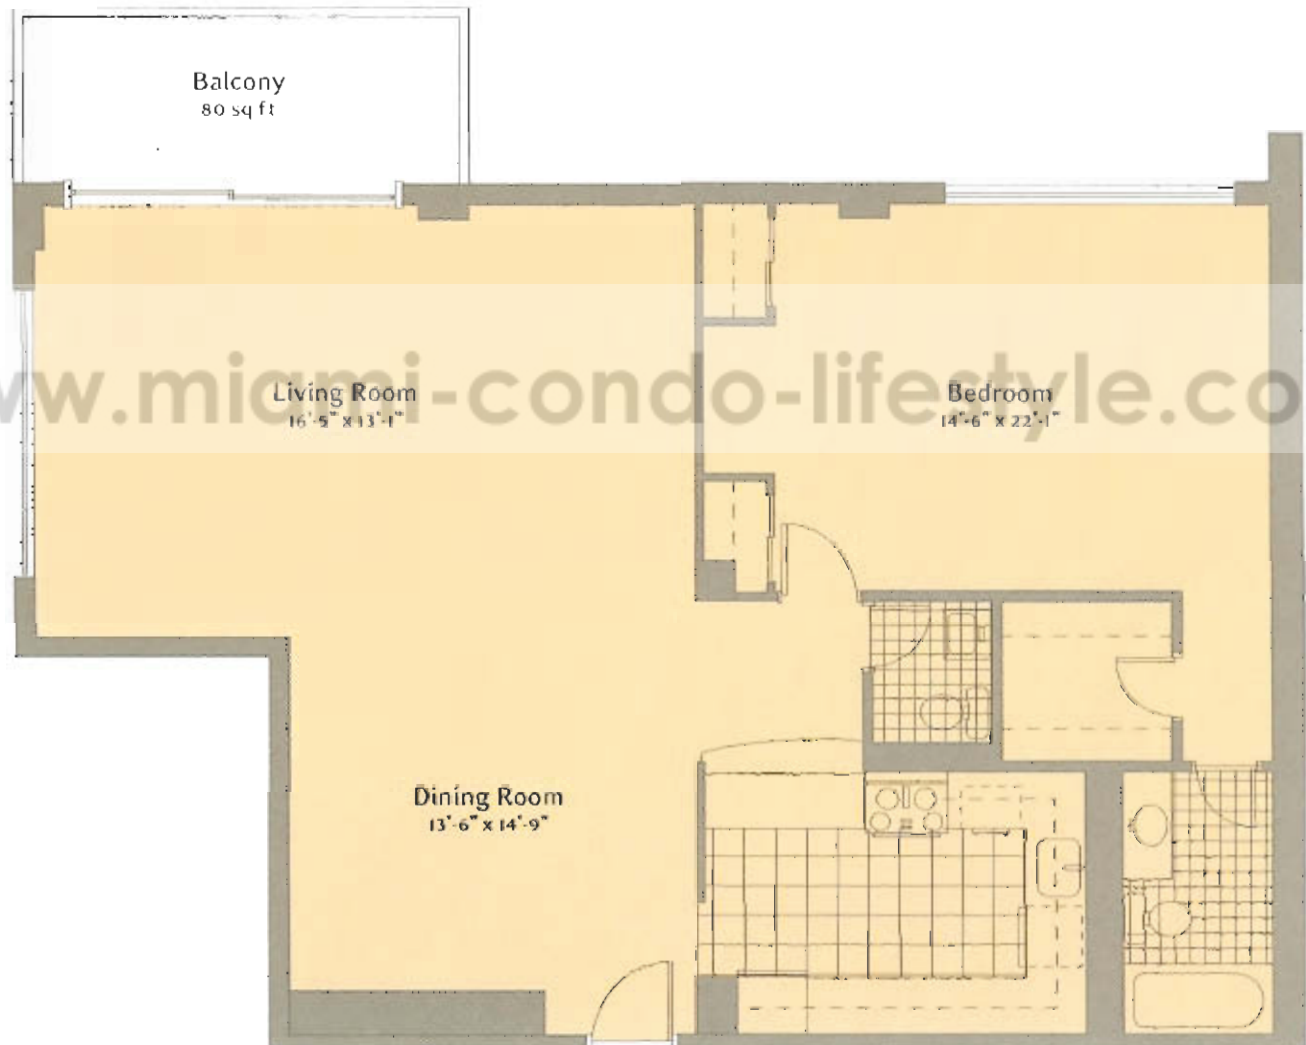

LENOX H

1 Bedroom | 1.5 Baths

SOUTH TOWER

996-1,123 total interior sq ft*

*All dimensions are approximate and square feet may vary per individual plan.