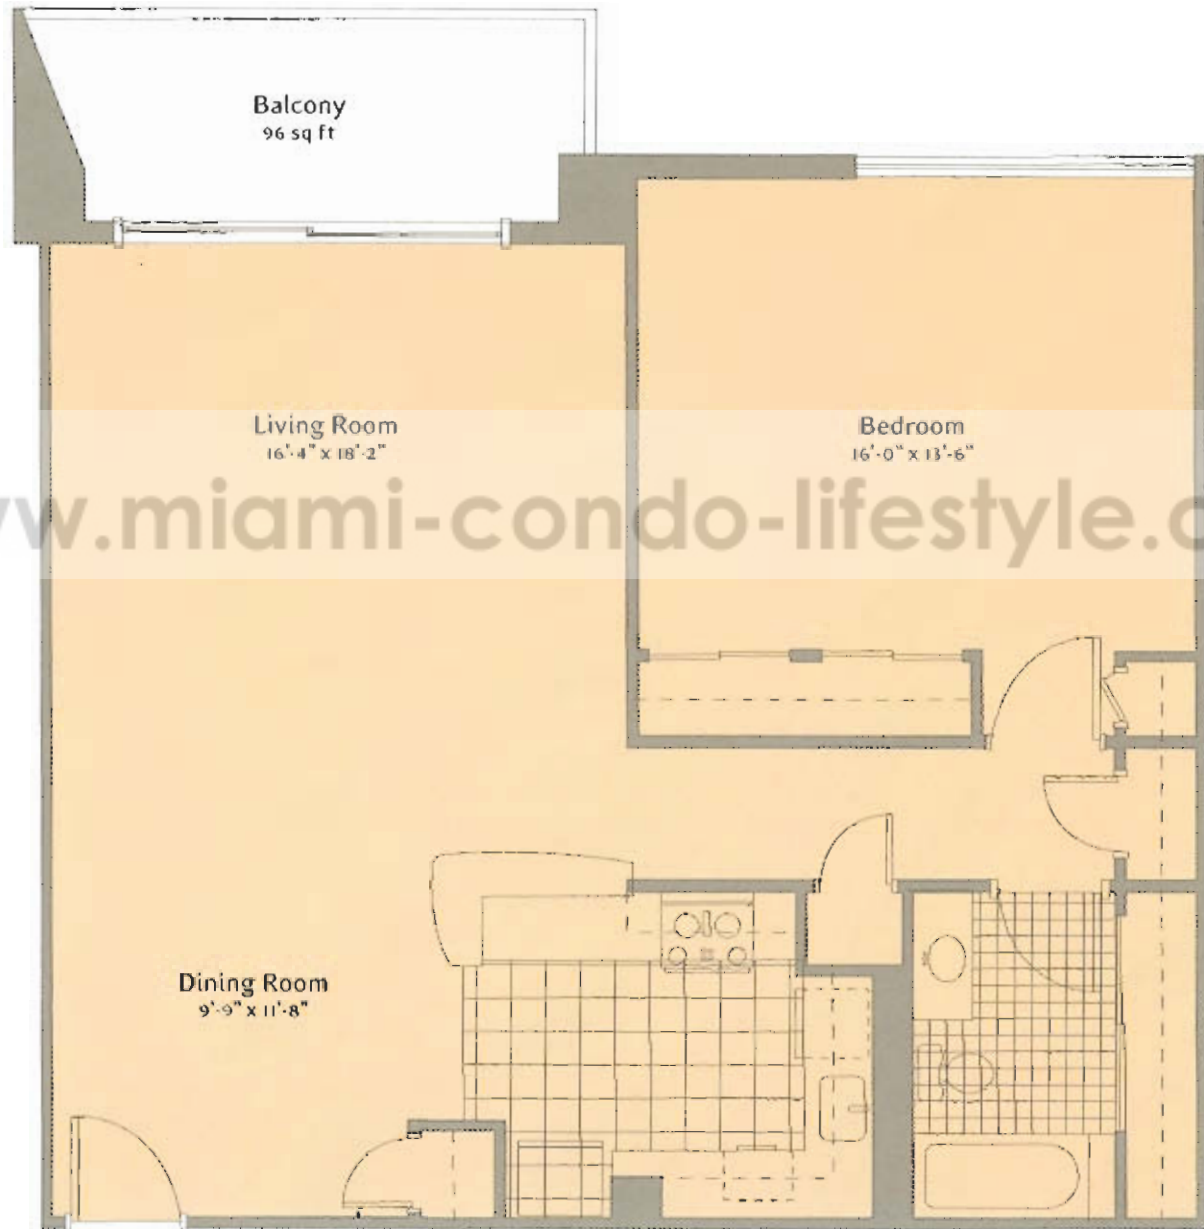

LENOX D

1 Bedroom | 1 Bath

SOUTH TOWER

923-1,026 total interior sq ft*

*All dimensions are approximate and square feet may vary per individual plan.

ARCHIT.