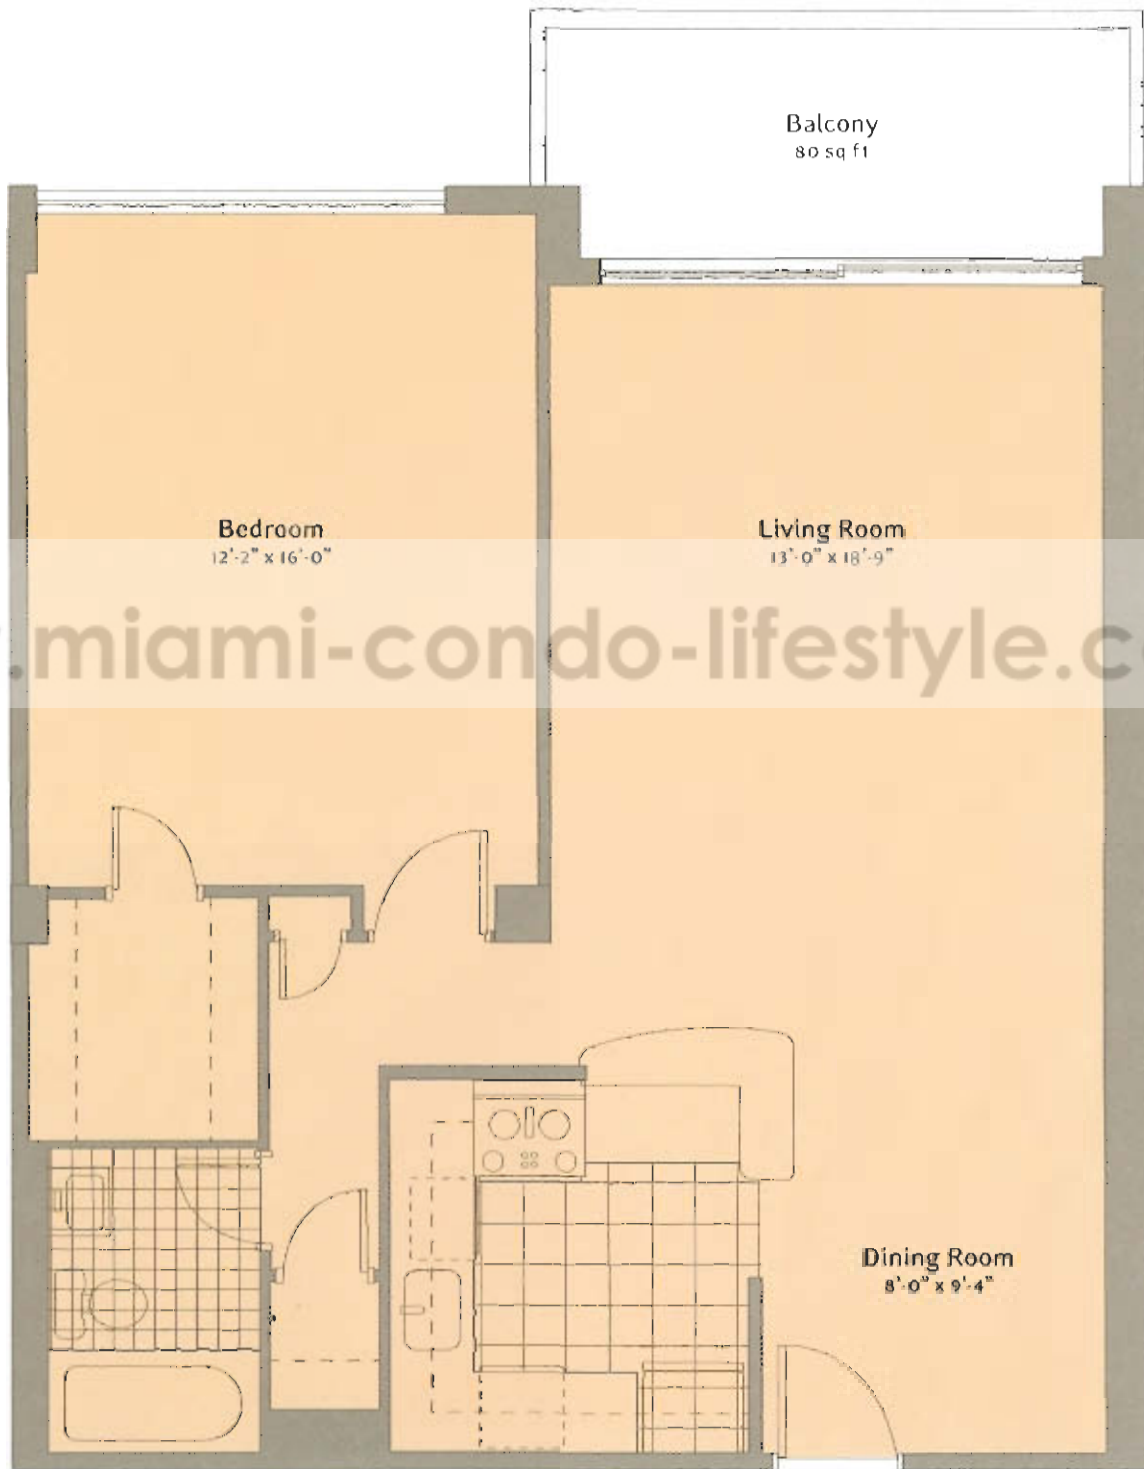

# LENOX C

1 Bedroom | 1 Bath

SOUTH TOWER

718-849 total interior sq ft\*

\*All dimensions are approximate and square feet may vary per individual plan.