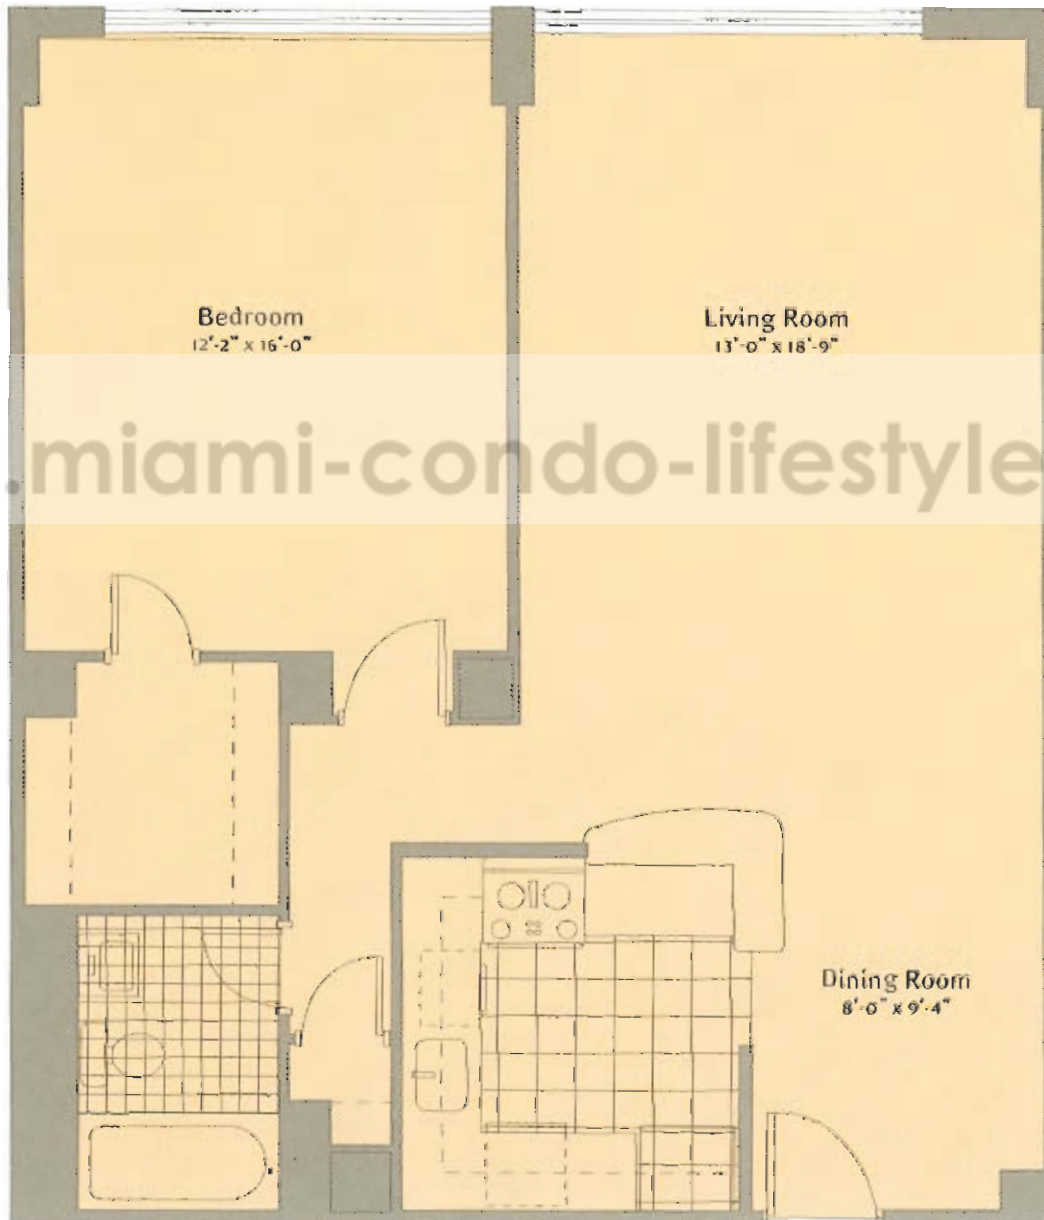

LENOX B

1 Bedroom | 1 Bath

SOUTH TOWER

737-876 total interior sq ft*

*All dimensions are approximate and square feet may vary per individual plan.