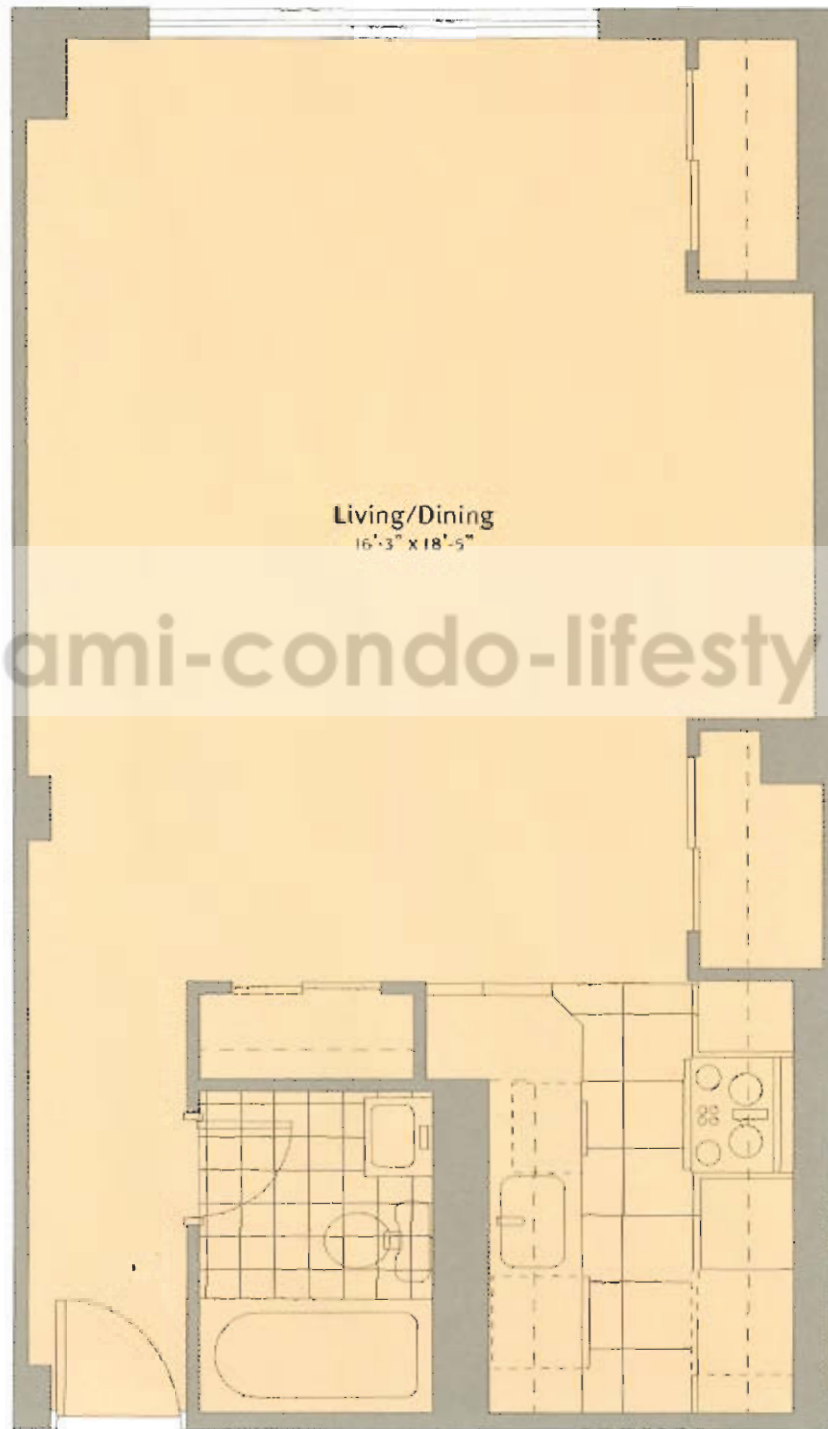

DREXEL B
Studio | 1 bath

SOUTH TOWER
451-546 total interior sq ft*

*All dimensions are approximate and square feet may vary per individual plan.