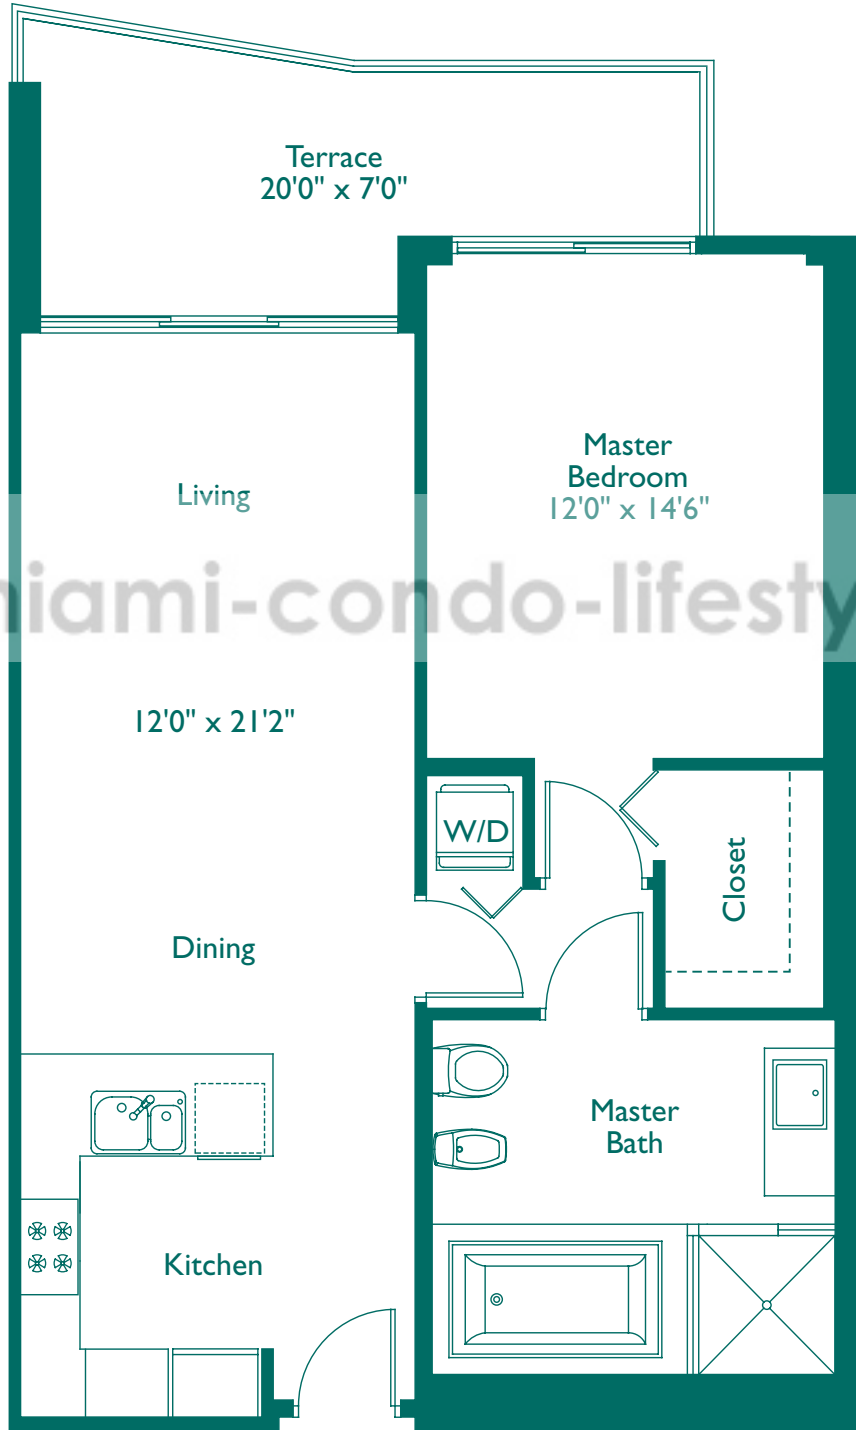

Unit CR

1 Bedroom, 1 Bath

956 Total Sq. Ft. - 89.82 m²

EMERALD

AT · BRICKELL

www.miami-condo-lifestyle.com