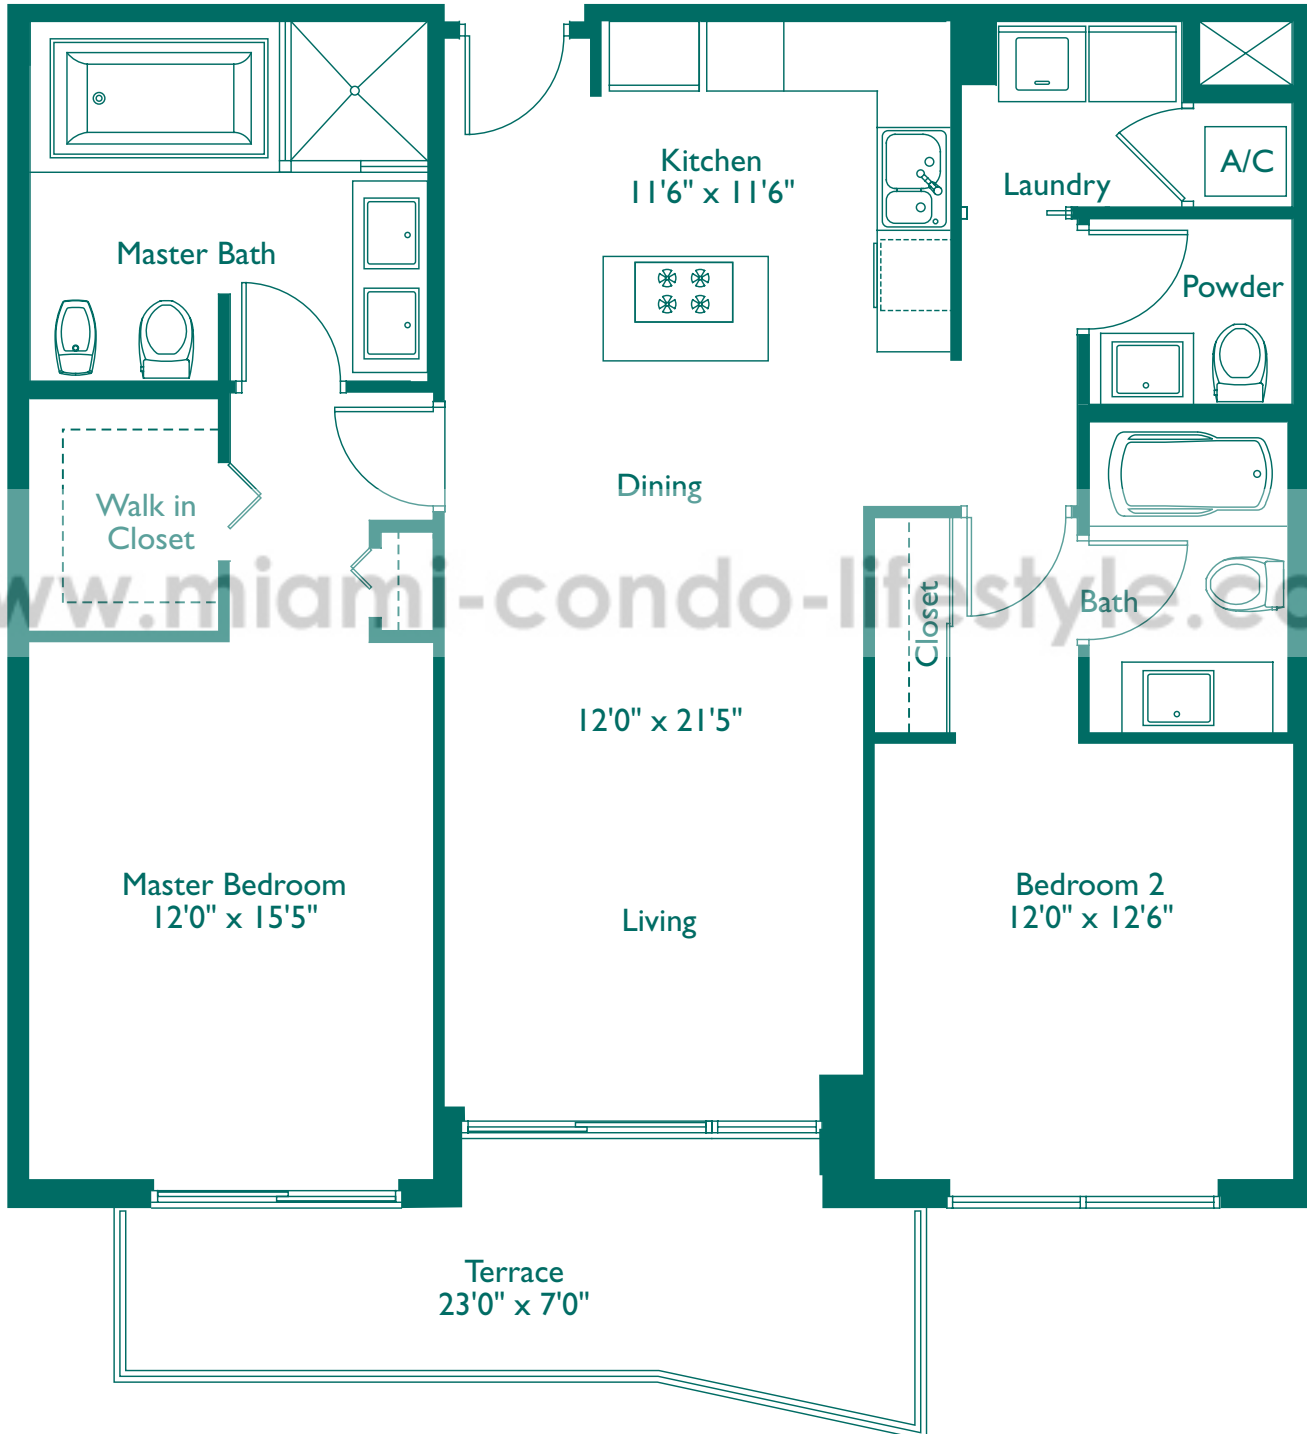

Unit B

2 Bedroom, 2 1/2 Bath

1,408 Total Sq. Ft. - 130.80 m²

EMERALD

AT · BRICKELL

www.miami-condo-lifestyle.com