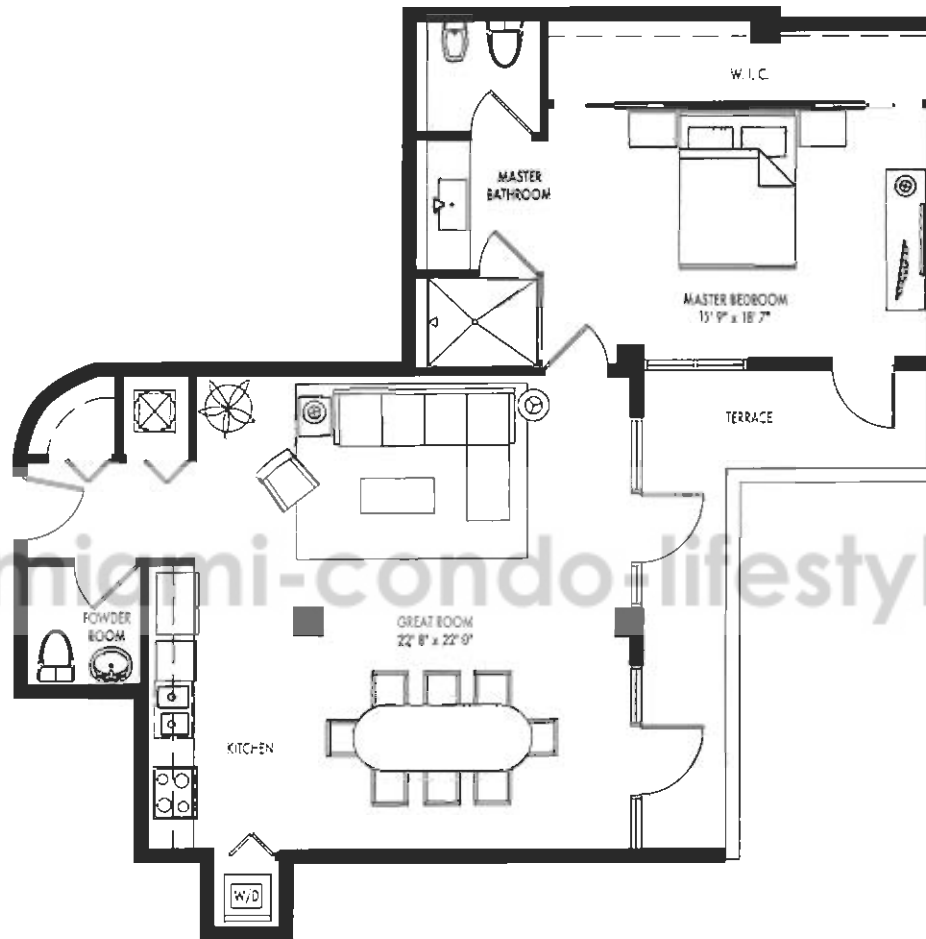

NORTH TOWER - UNIT K

www.miami-condo-lifestyle.com

1 BEDROOM / 1.5 BATHS

TOTAL 1,129 sq.ft.

CHRISTA REALTY

BLUEROCK REAL ESTATE

MAJESTIC PROPERTIES

Prices, Features and Specifications subject to change without notice. The developer makes no representation or warranties regarding the actual size and dimensions of the units contained in this brochure and no party may rely upon the same in determining whether to purchase a unit and the purchase price of the unit. The survey of the actual units and provisions of the declaration of condominium shall control in determining the boundaries and actual dimensions of units.