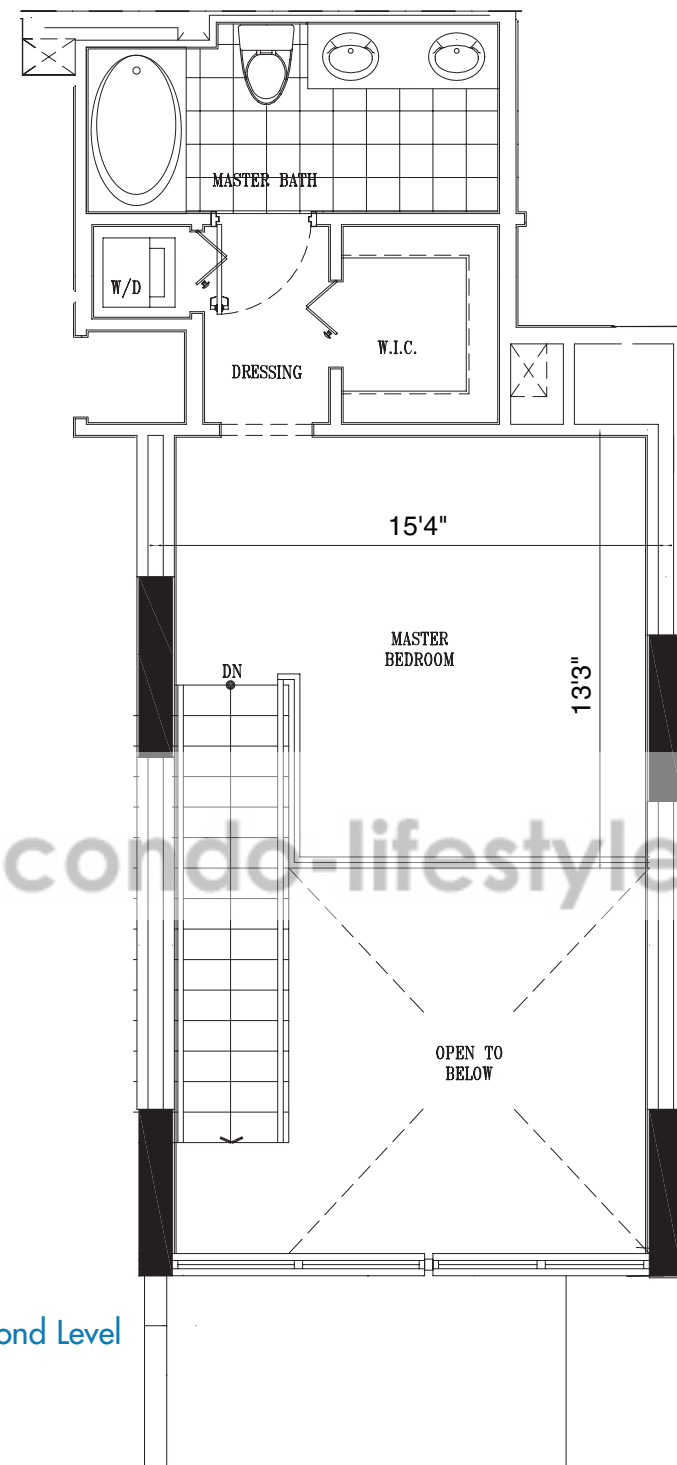

First Level

Second Level

UNIT 14

1 Bedroom, 1.5 Bath

First Level	453 SF
Second Level	379 SF
2nd Level Open Space	155 SF
Total	987 SF

Terrace	71 SF
GRAND TOTAL:	1058 SF