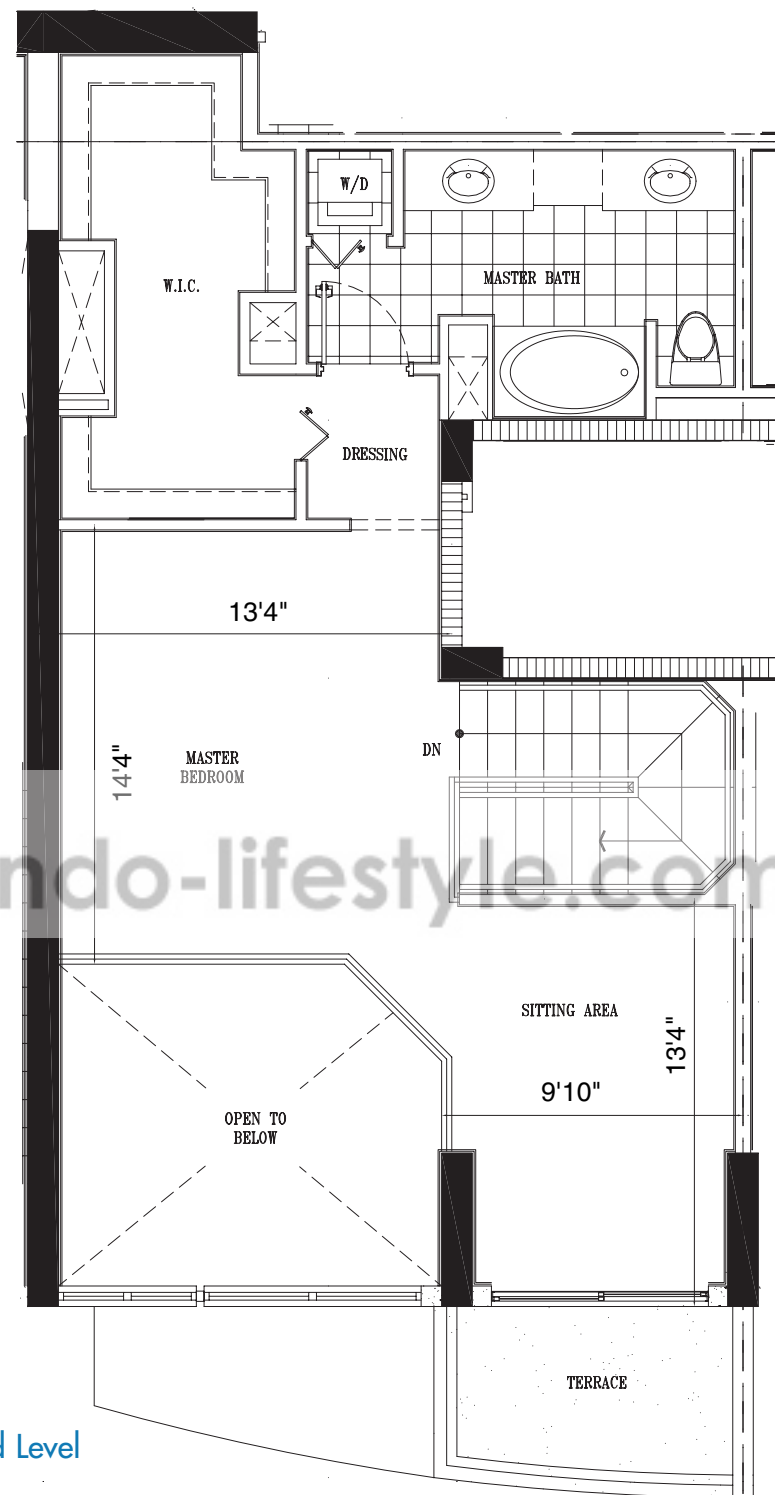

First Level

Second Level

UNIT 10

2 Bedroom, 2 Bath

First Level	643 SF
Second Level	658 SF
2nd Level Open Space	140 SF
Total	1441 SF

Terrace 1	110 SF
Terrace 2	61 SF

GRAND TOTAL: 1612 SF