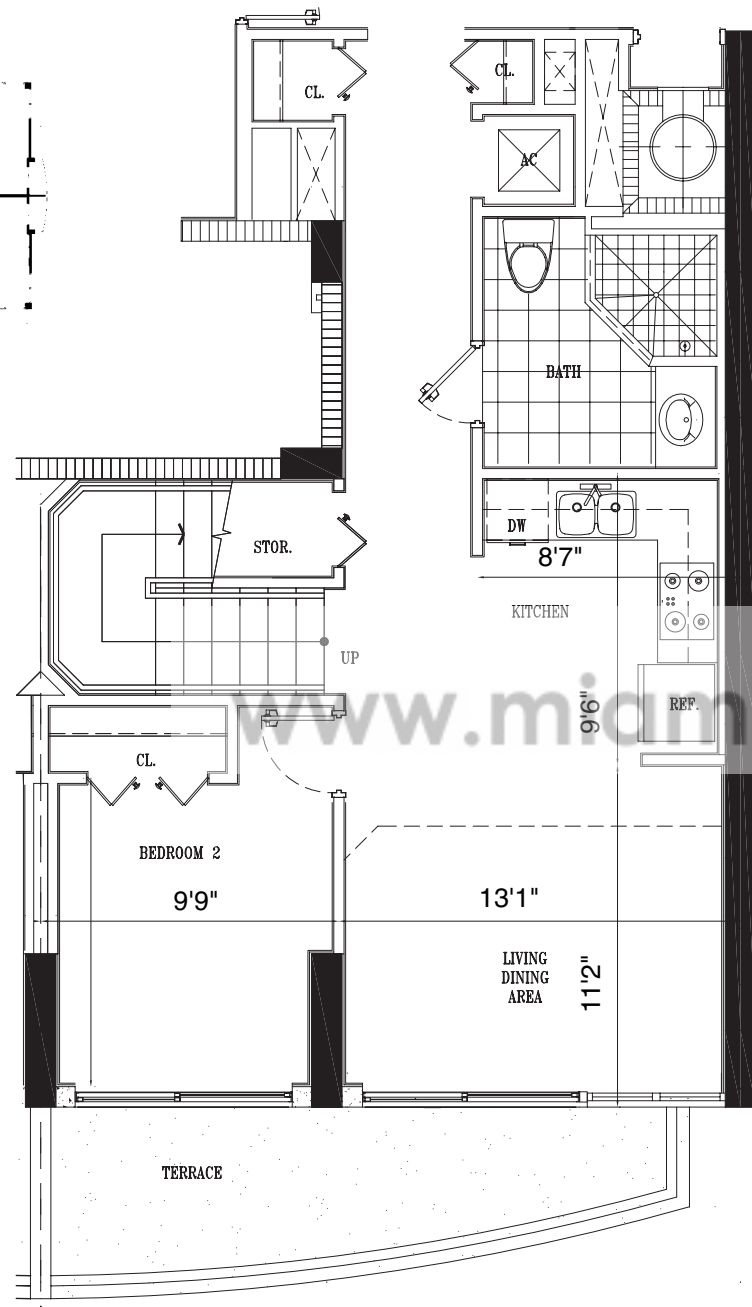

First Level

Second Level

Men's Locker Room

UNIT 08
2 Bedroom, 2 Bath

First Level	634 SF
Second Level	650 SF
2nd Level Open Space	118 SF
Total	1402 SF

Terrace 1	110 SF
Terrace 2	61 SF

GRAND TOTAL: 1573 SF