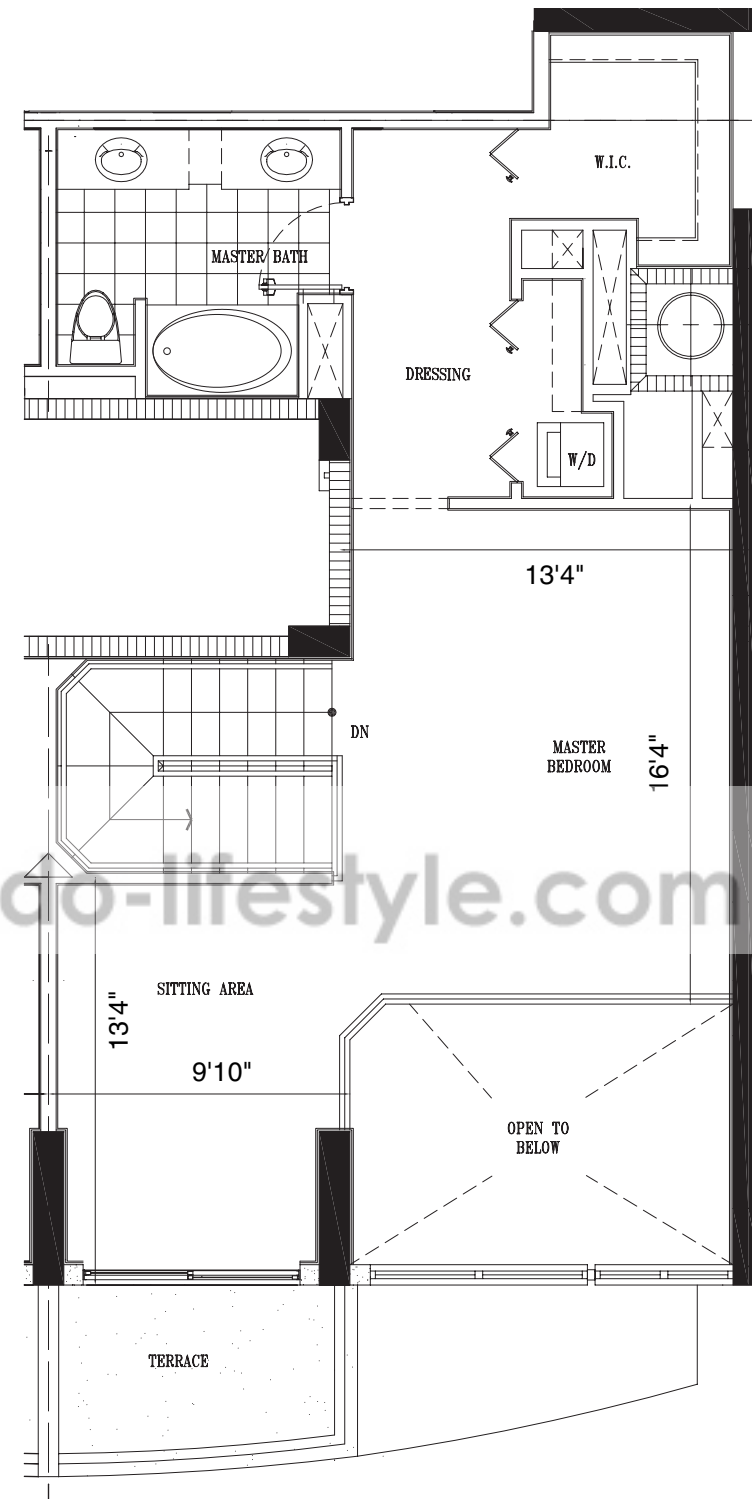

First Level

Second Level

Men's Locker Room

UNIT 08
2 Bedroom, 2 Bath

First Level	634 SF
Second Level	650 SF
2nd Level Open Space	118 SF
Total	1402 SF

Terrace 1	110 SF
Terrace 2	61 SF

GRAND TOTAL: 1573 SF