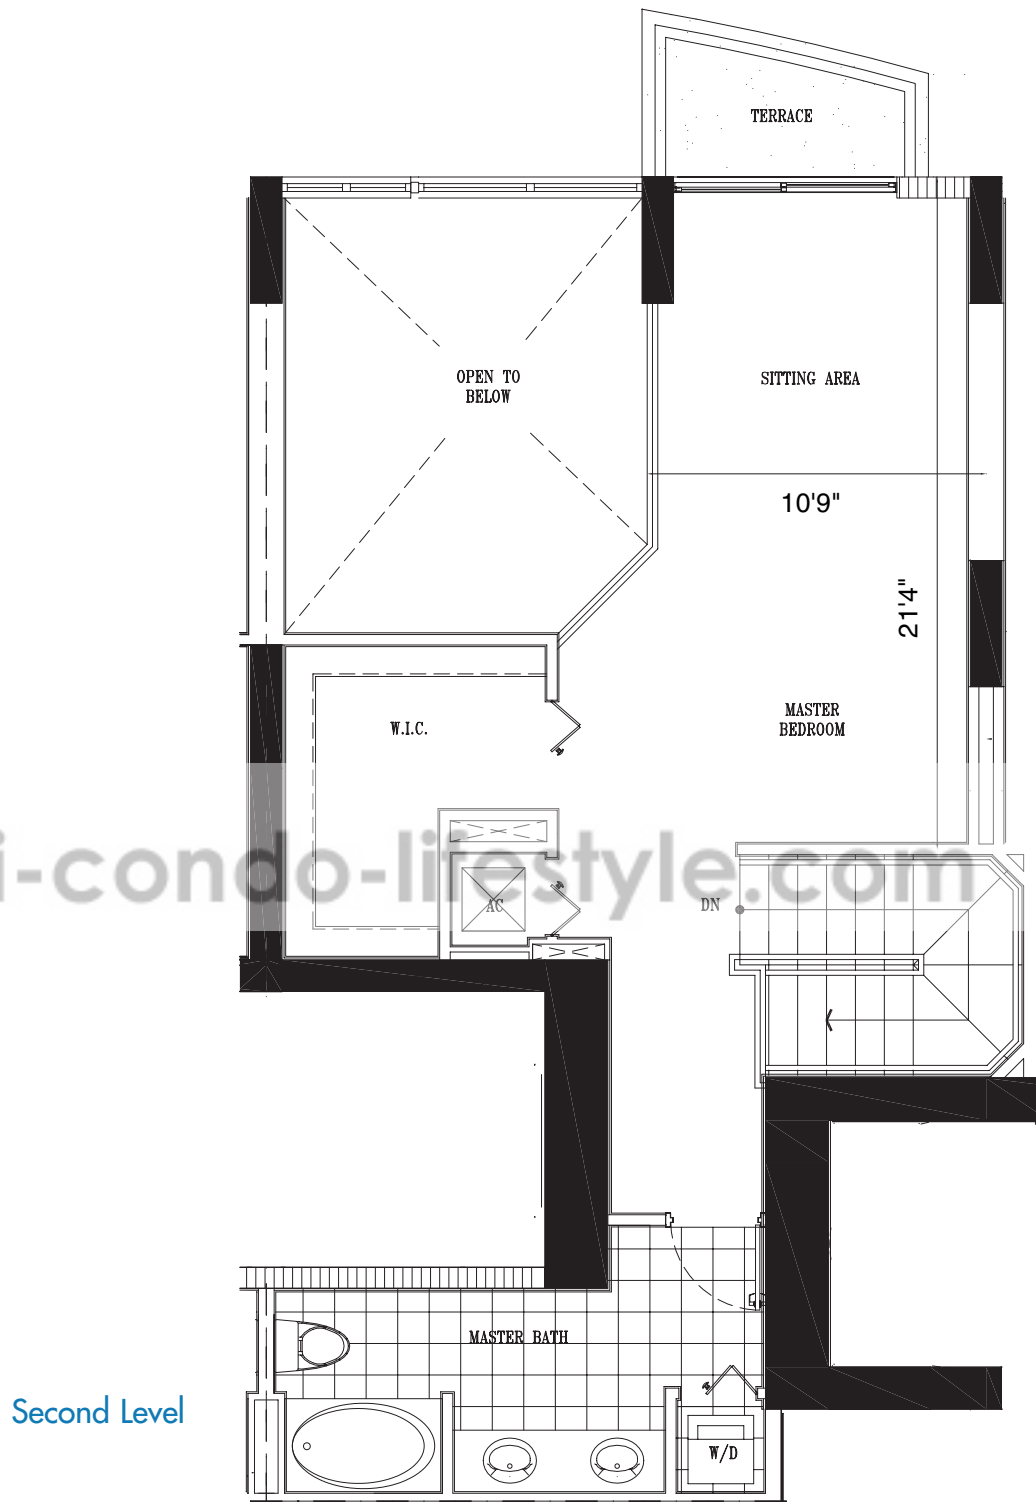

First Level

Second Level

### UNIT 07

2 Bedroom, 2 Bath

First Level	714 SF
Second Level	625 SF
2nd Level Open Space	171 SF
<b>Total</b>	<b>1510 SF</b>

Terrace 1	110 SF
Terrace 2	40 SF

**GRAND TOTAL: 1660 SF**