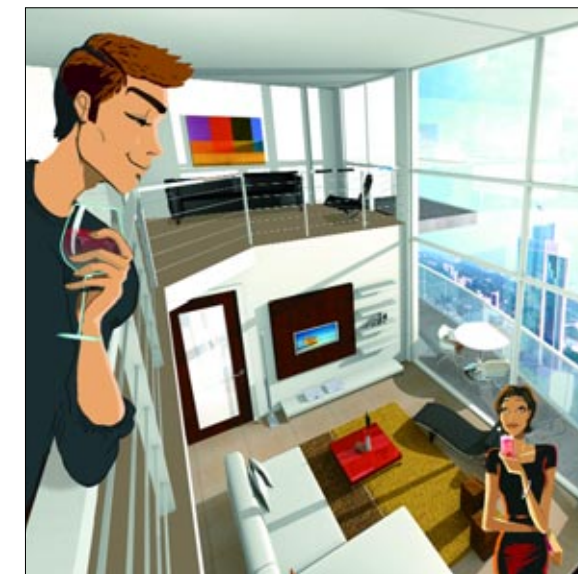

### UNIT 07

2 Bedroom, 2 Bath

First Level	714 SF
Second Level	625 SF
2nd Level Open Space	171 SF
<b>Total</b>	<b>1510 SF</b>

Terrace 1	110 SF
Terrace 2	40 SF

**GRAND TOTAL: 1660 SF**