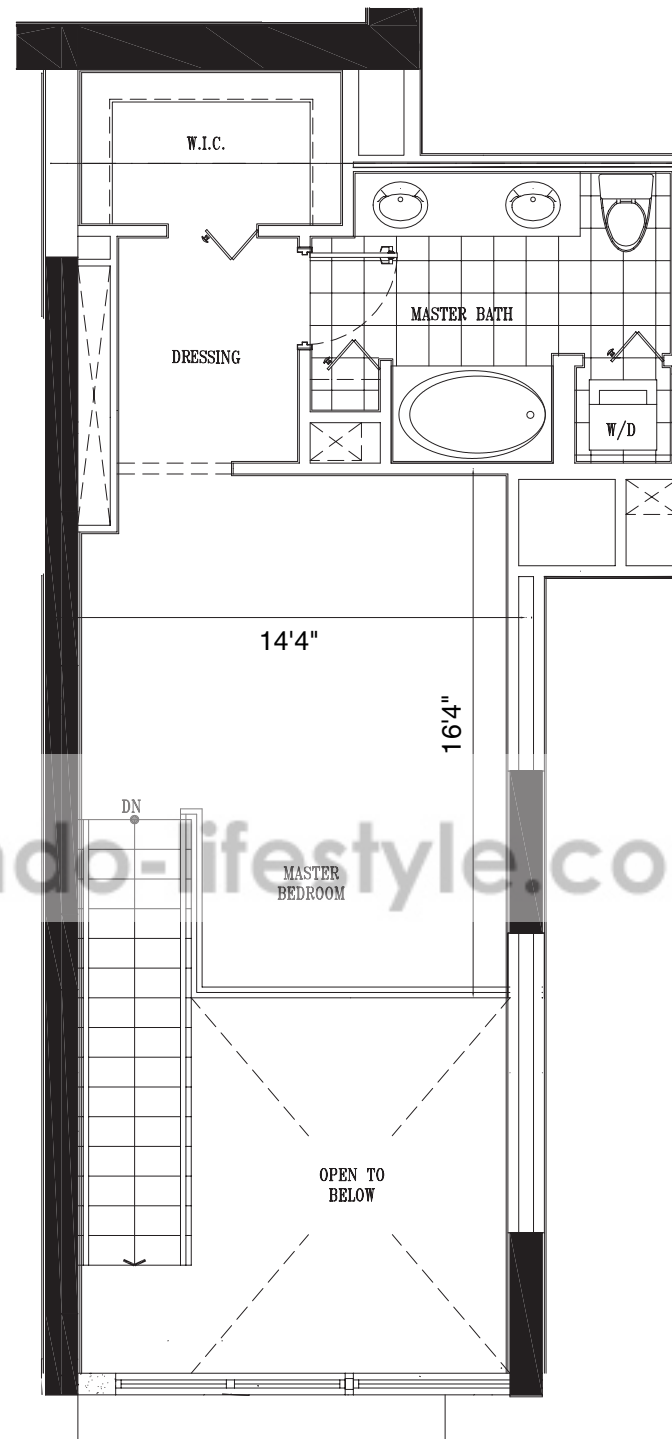

First Level

Second Level

UNIT 06

1 Bedroom, 1.5 Bath

First Level	450 SF
Second Level	463 SF
2nd Level Open Space	143 SF
Total	1056 SF

Terrace 65 SF

GRAND TOTAL: 1121 SF