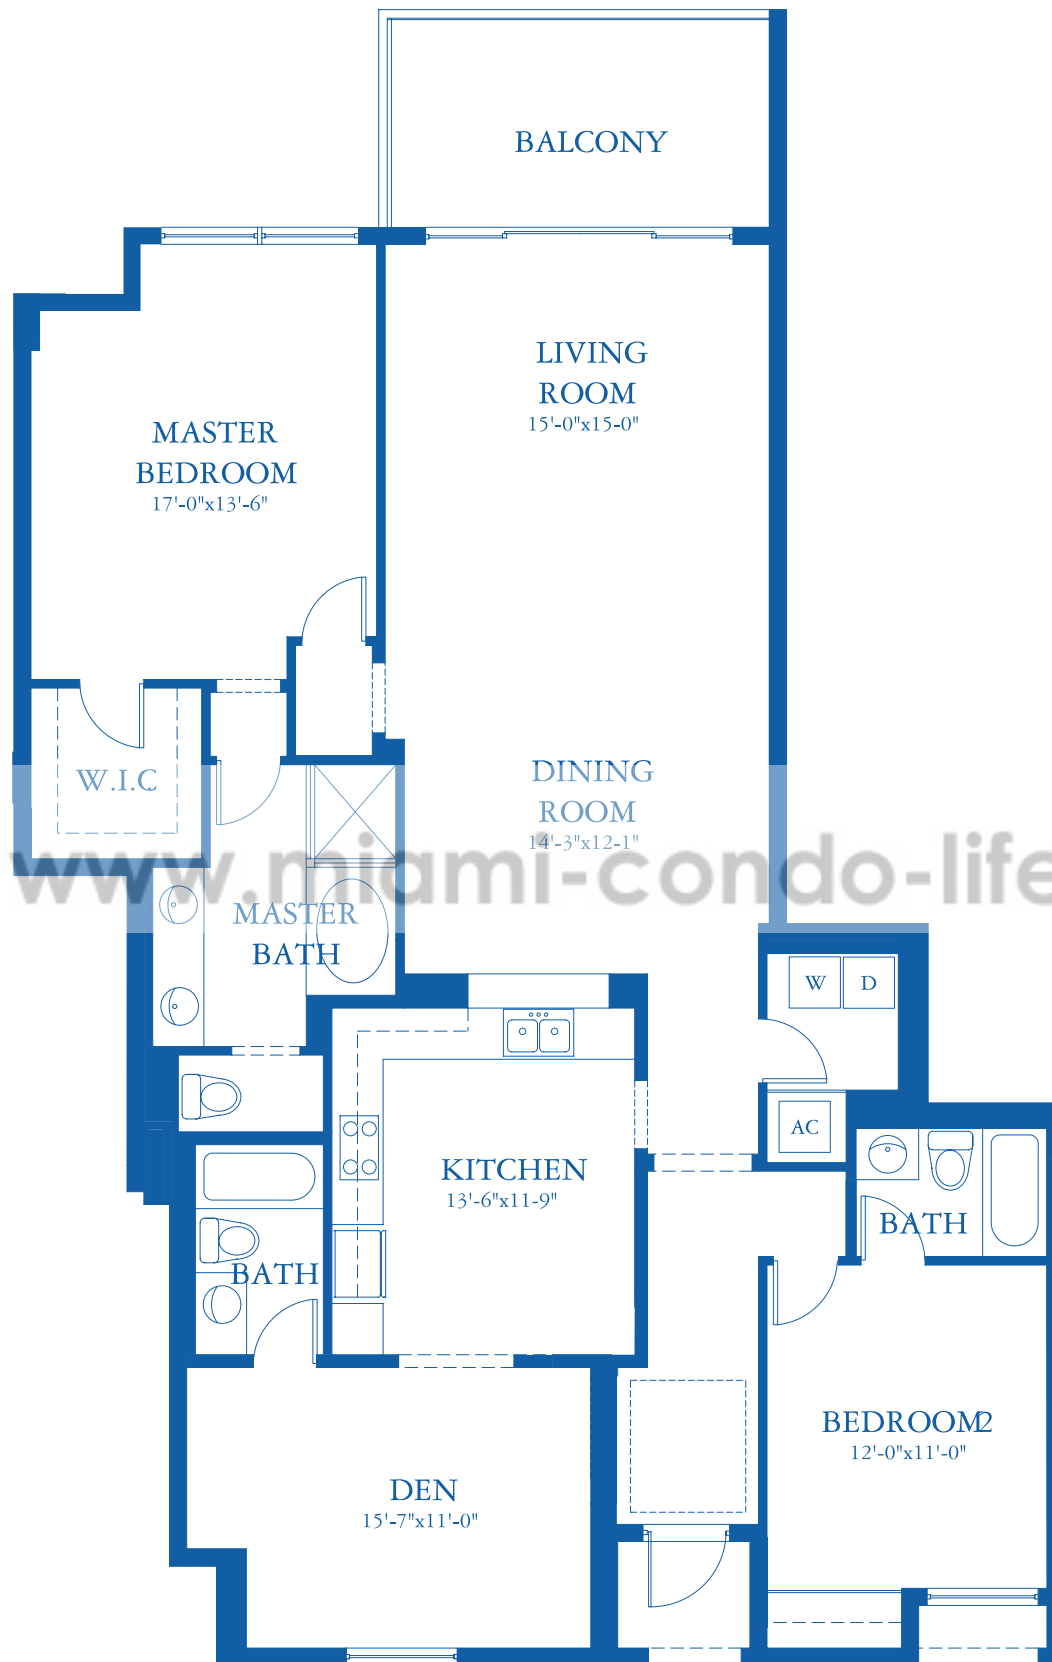

AVENTURA MARINA

510

Marina Tower

2 Bedrooms, 3 Baths, Den

Residence Area:	1,710 sq. ft.	158.86 m ²
Balcony:	129 sq. ft.	11.98 m ²
Total:	1,839 sq. ft.	170.84 m ²

510

Waterway Tower

2 Bedrooms, 3 Baths, Den

Residence Area:	1,710 sq. ft.	158.86 m ²
Balcony:	129 sq. ft.	11.98 m ²
Total:	1,839 sq. ft.	170.84 m ²

Water Way Tower 510 is the reverse of the Marina Tower

All dimensions are approximate. This floor plan is subject to change without notice.