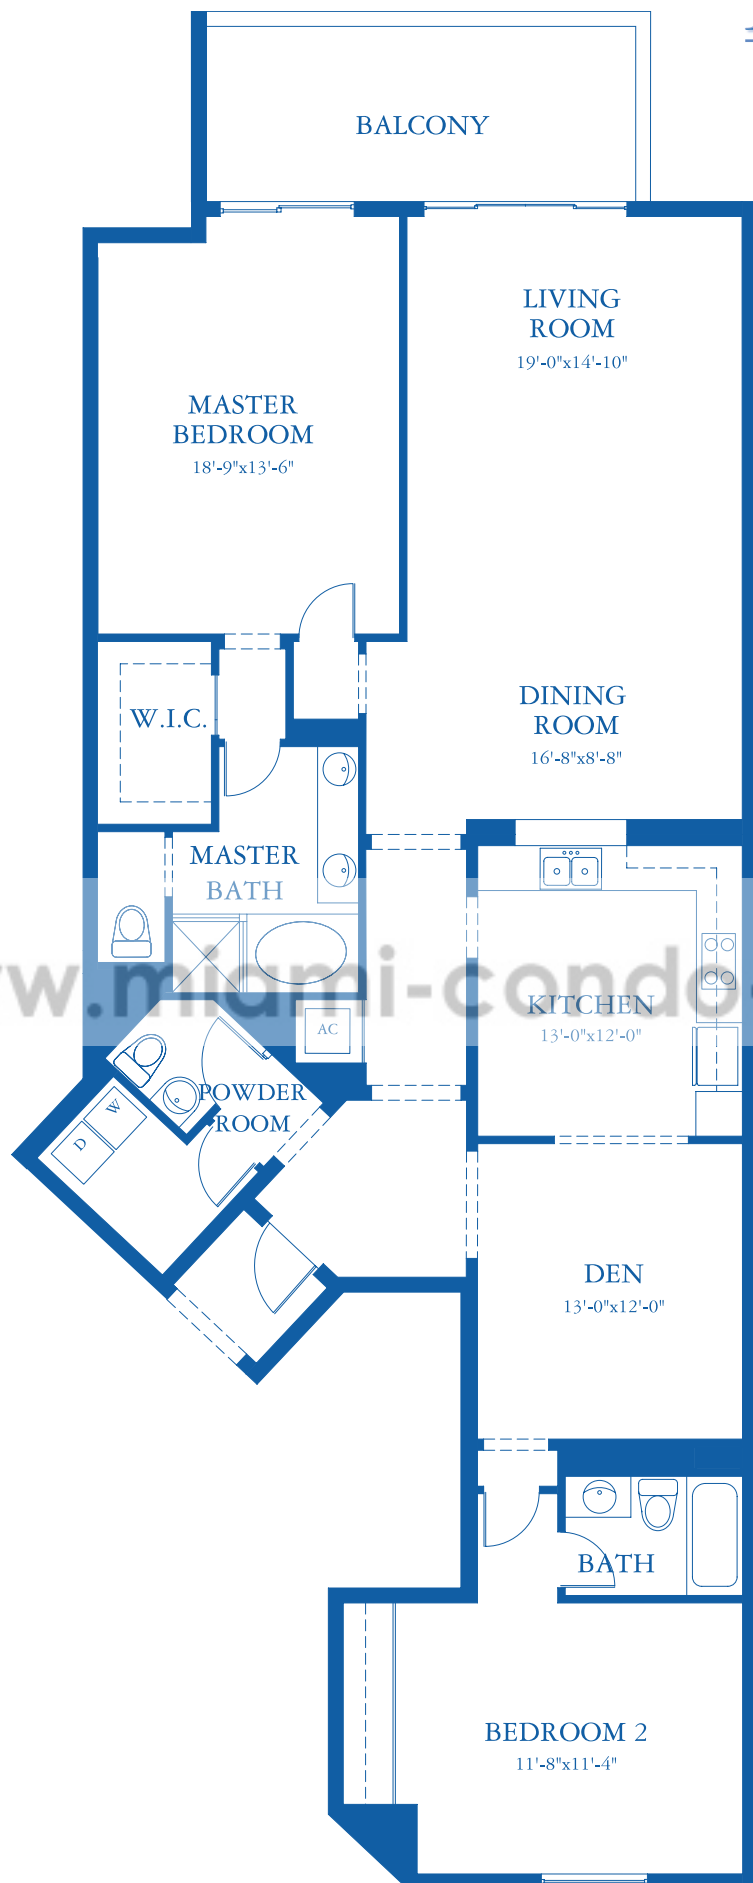

# AVENTURA MARINA

www.miami-condo-lifestyle.com

630

## Bay Tower

2 Bedrooms, 2 1/2 Baths, Den

Residence Area:	1,846 sq. ft.	173.63 m <sup>2</sup>
Balcony:	169 sq. ft.	15.70 m <sup>2</sup>
<b>Total:</b>	<b>2,015 sq. ft.</b>	<b>189.33 m<sup>2</sup></b>

All dimensions are approximate. This floor plan is subject to change without notice.