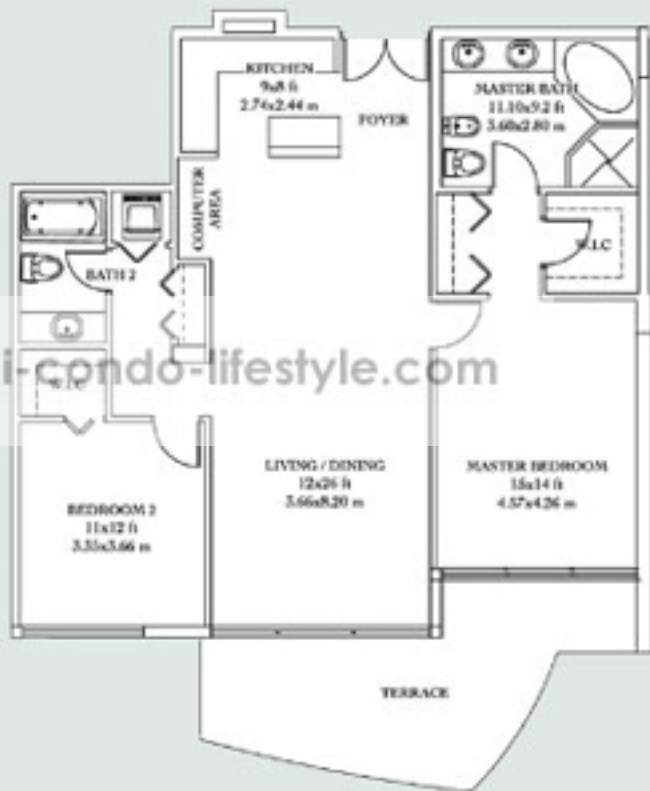

# UNIT 10

2 Bedroom / 2 Bath

Residence 1,211 S.F.

Balcony 197 S.F.

Total 1,408 S.F.

[www.miami-condo-lifestyle.com](http://www.miami-condo-lifestyle.com)