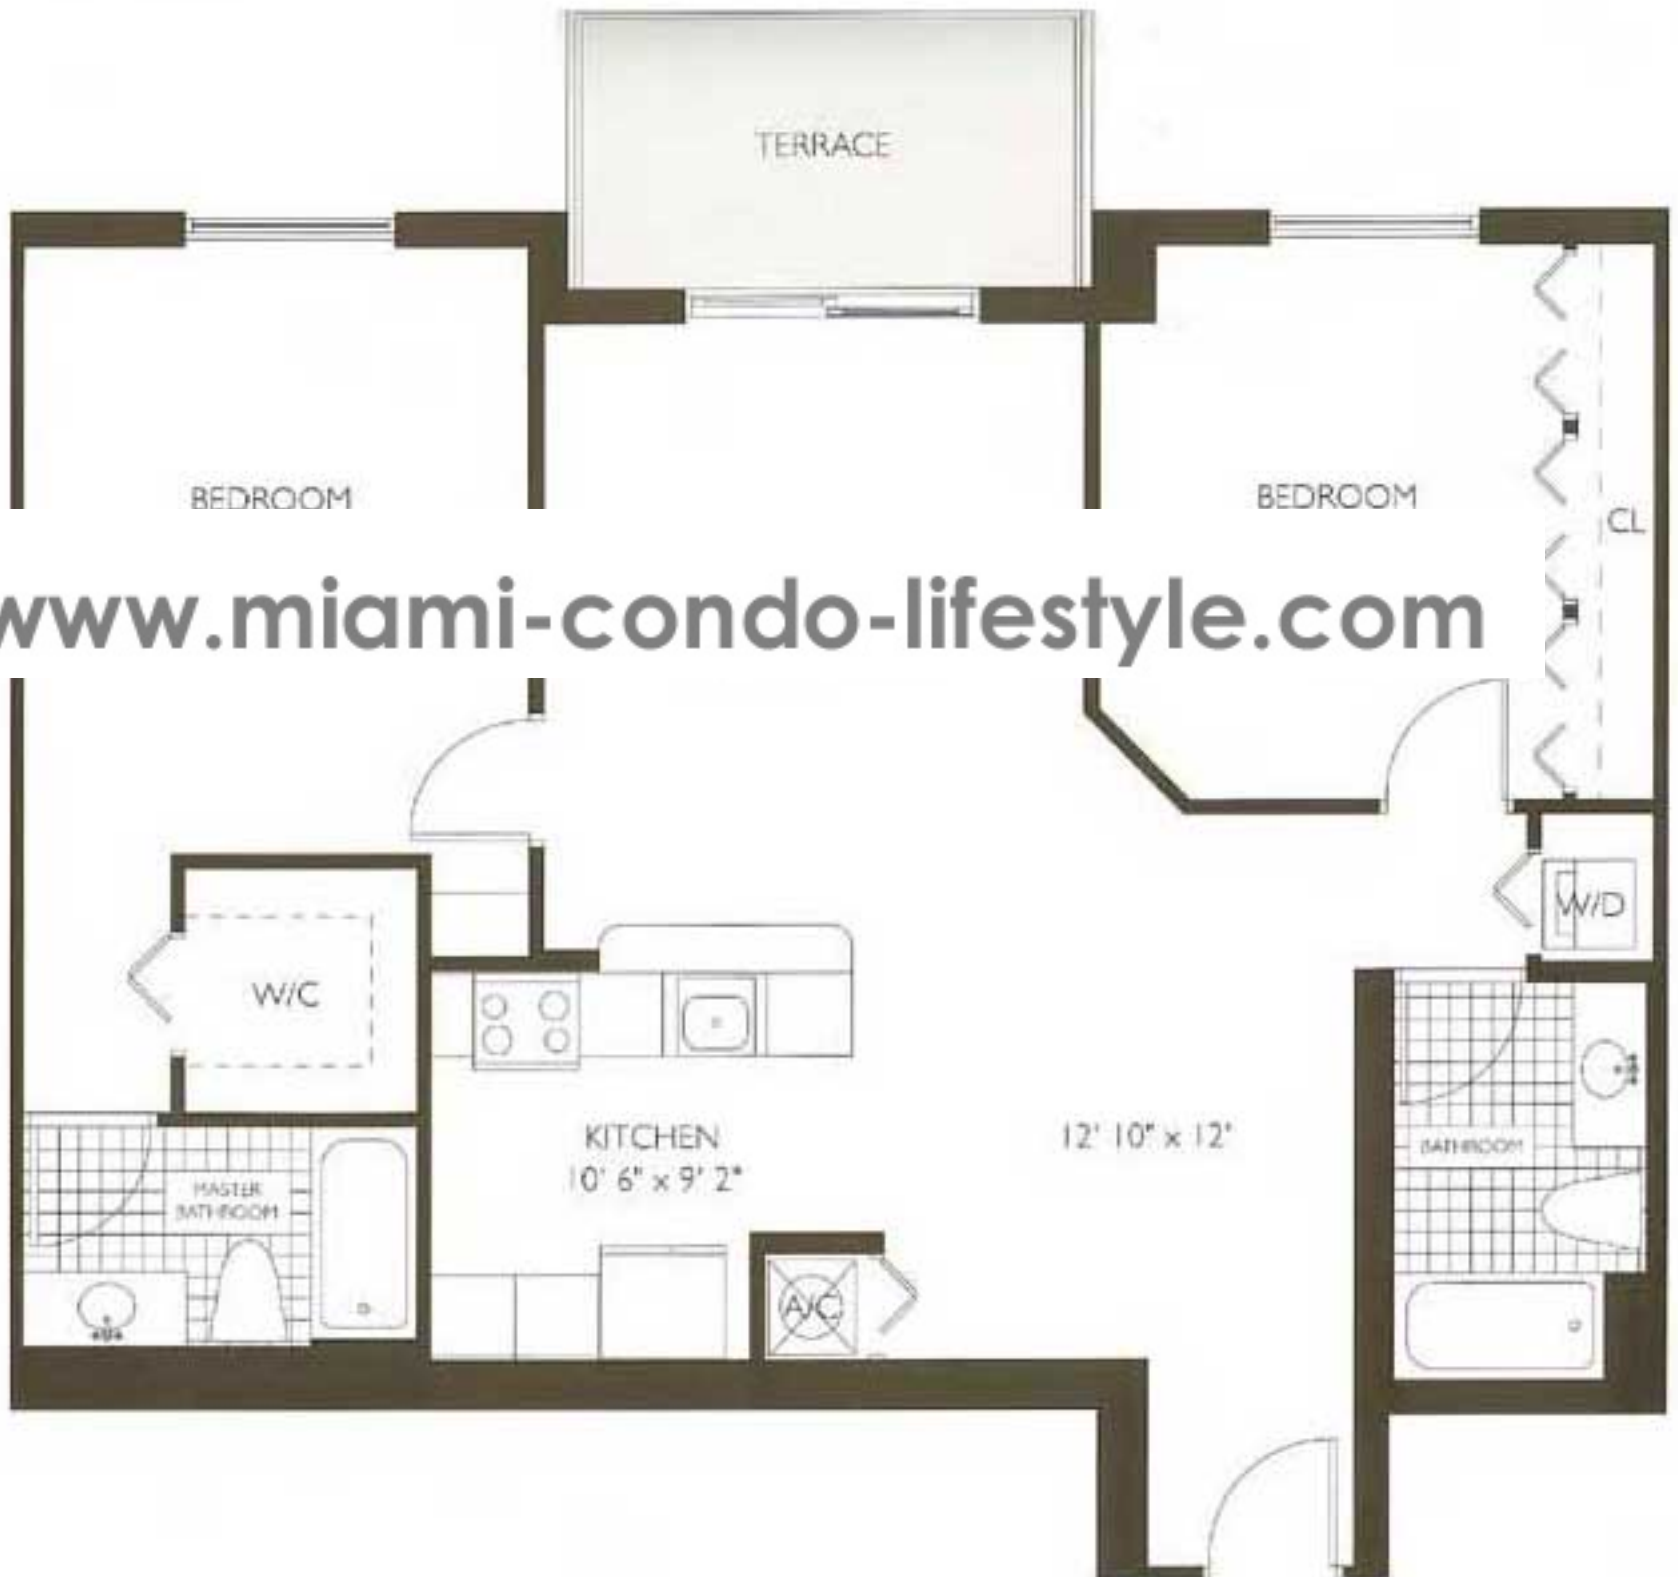

1800 BISCAYNE PLAZA  
**UNIT C**

2 BEDROOMS - 2 BATHROOMS - 2nd to 6th floor

Total  
 A/C

1176 Sq Ft  
 1087 Sq Ft

[www.miami-condo-lifestyle.com](http://www.miami-condo-lifestyle.com)