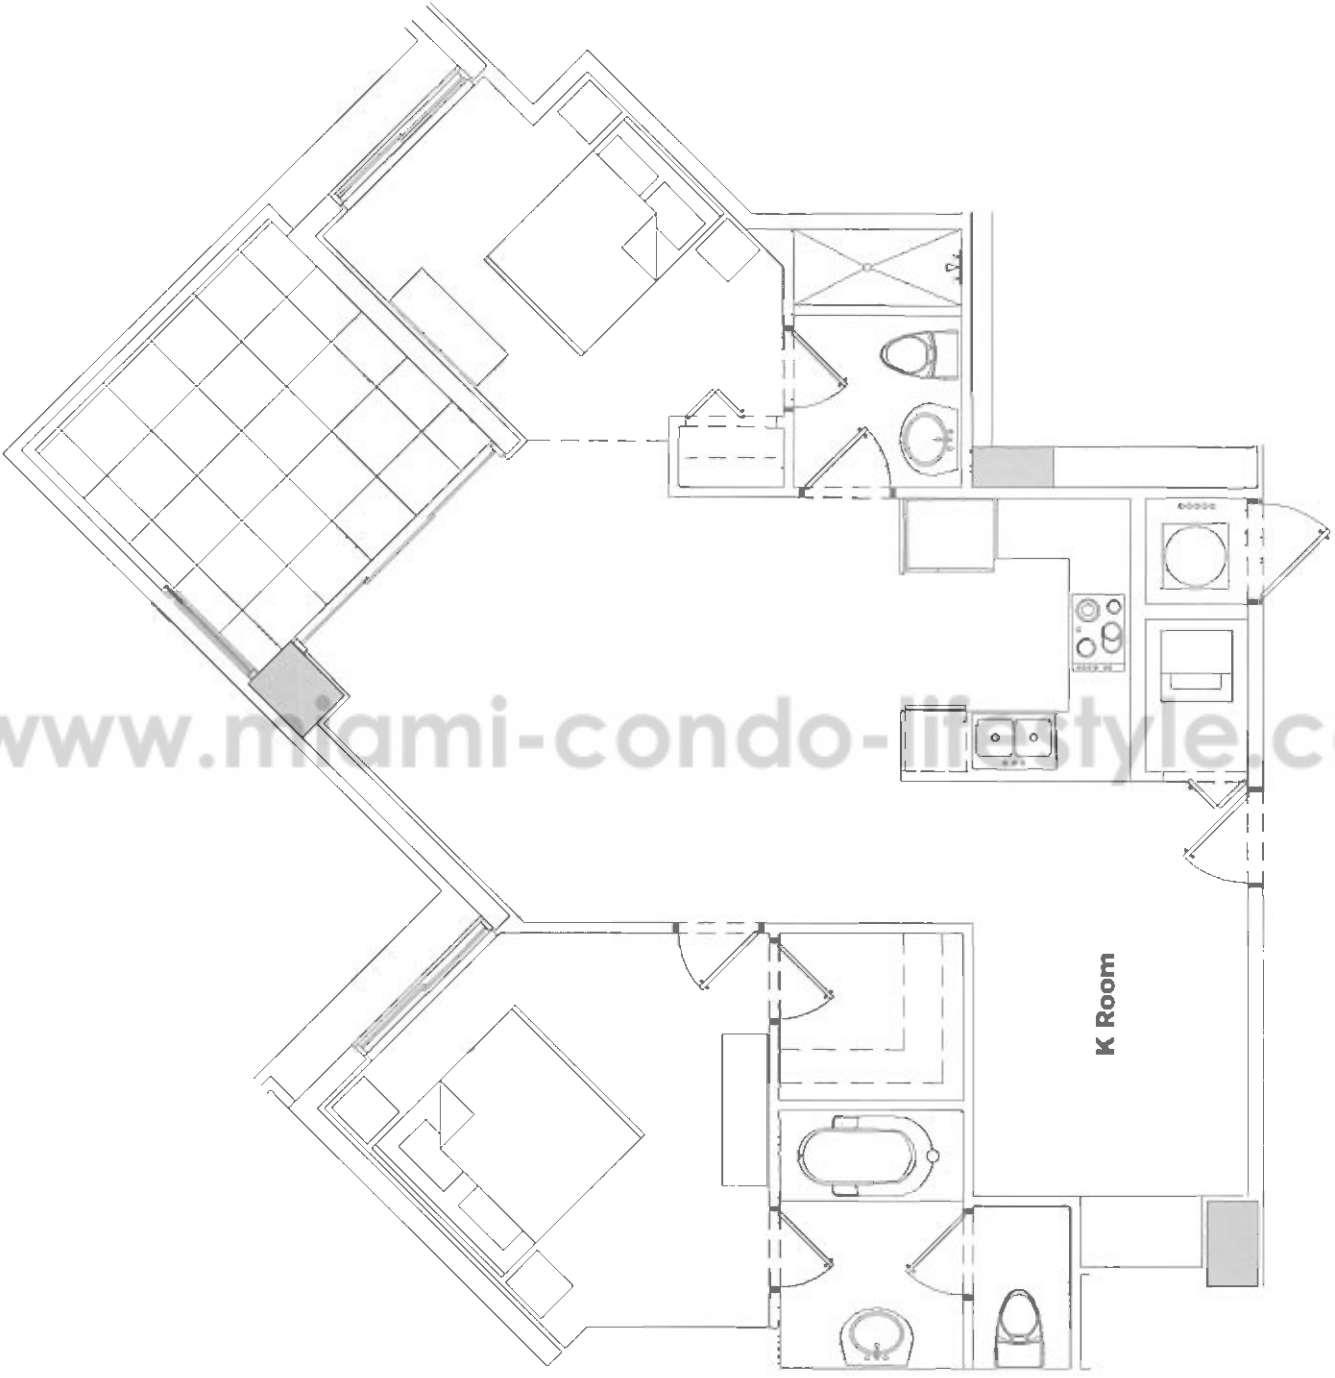

www.miami-condo-lifestyle.com

K⁵ - 2 Bedroom Areas / 2 Bath - AC Area: 1,030 sq.ft. - ExoRoom: 125 sq.ft. - Total Area: 1,155 sq.ft.

wind

a kinetic civilization by Neo Epith