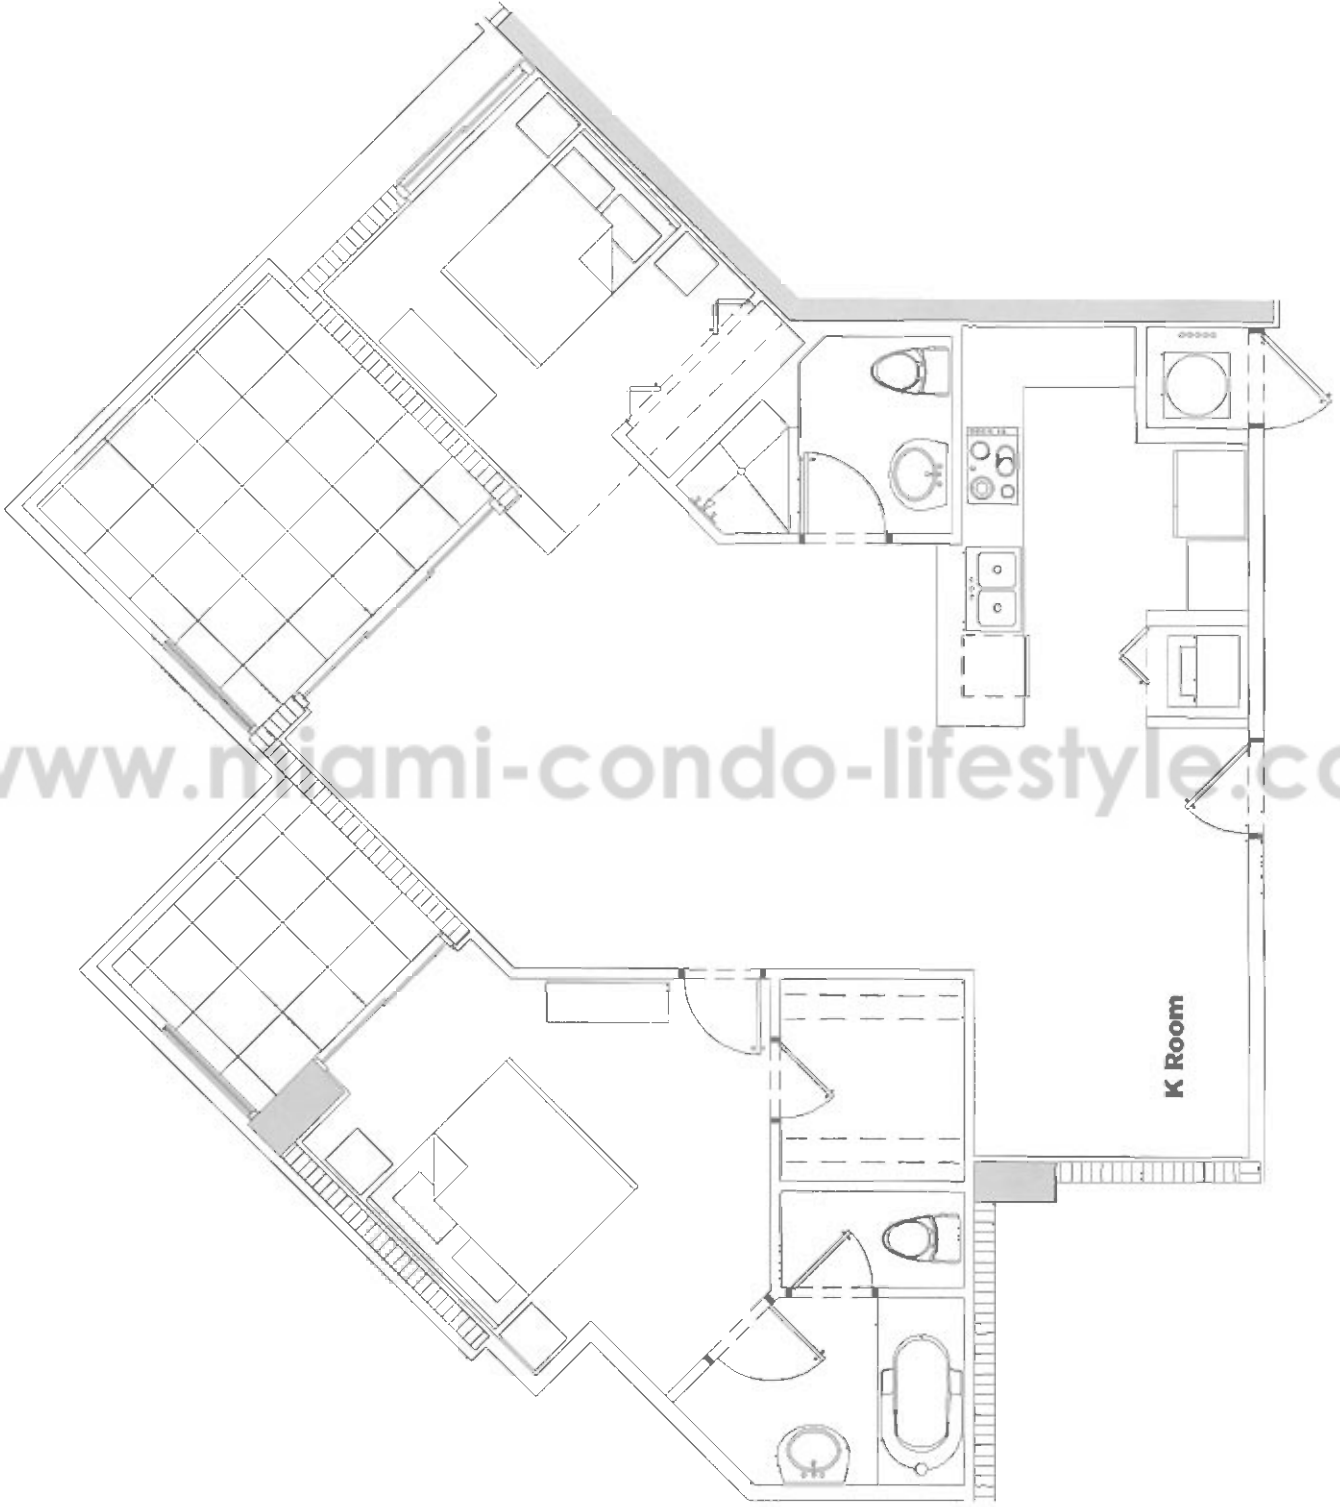

www.miami-condo-lifestyle.com

**K<sup>3</sup>/K<sup>4</sup>** - 2 Bedroom Area / 2 Bath - AC Area: 1,075 sq.ft. - ExoRoom: 68 sq.ft. and 125 sq.ft. - Total Area: 1,268 sq.ft.

wind

a kinetic civilization by wee eposh