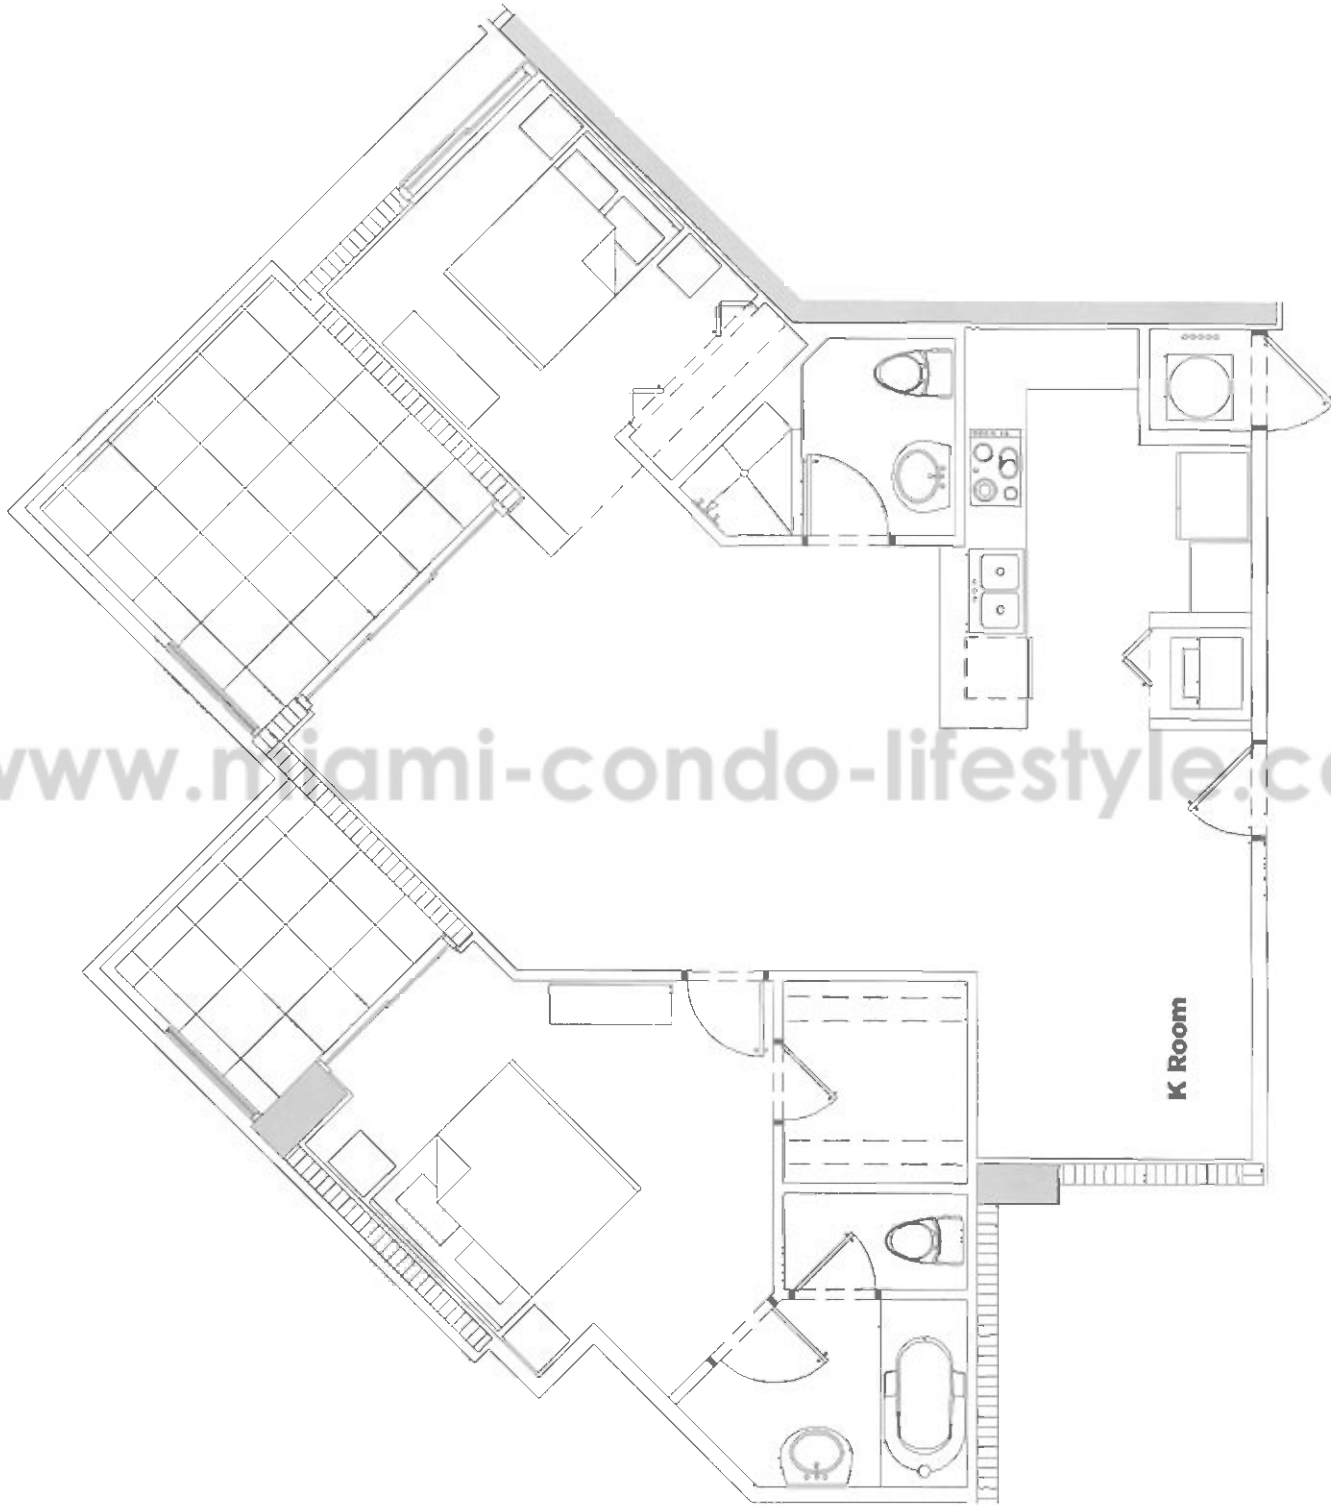

www.miami-condo-lifestyle.com

K³/K⁴ - 2 Bedroom Area / 2 Bath - AC Area: 1,075 sq. ft. - ExoRoom: 68 sq. ft. and 125 sq. ft. - Total Area: 1,268 sq. ft.

wind

a kinetic civilization by wee eposh