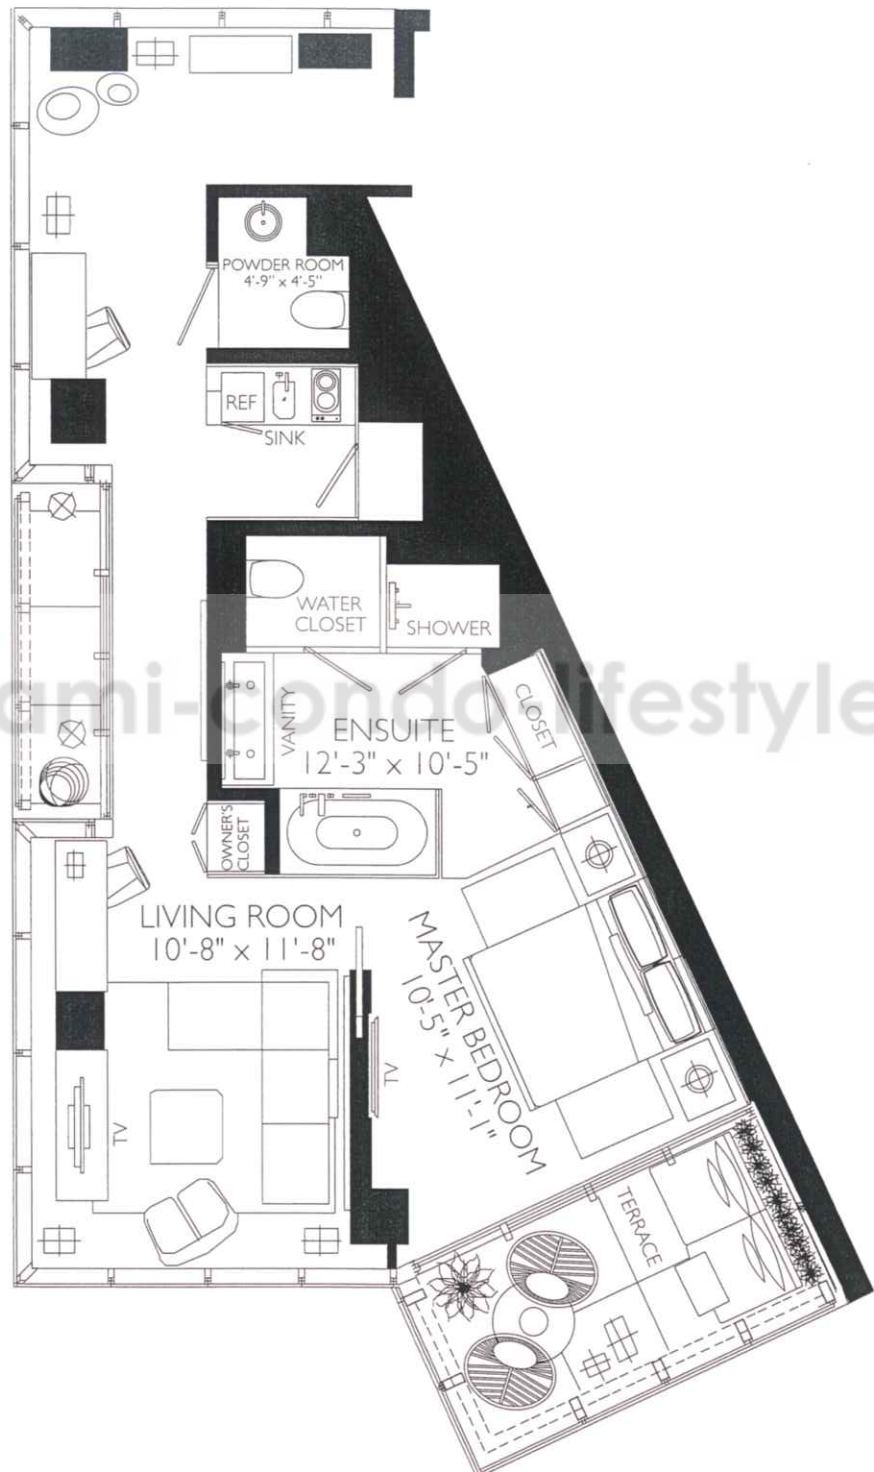

www.miami-condolifestyle.com

OCEAN RESIDENCE N

1 Bedroom, 1 1/2 Bath

INTERIOR	850 sq. ft.	79.0 m ²
EXTERIOR	144 sq. ft.	13.3 m ²
TOTAL	994 sq. ft.	92.3 m ²

KEYPLAN

SOUTH BEACH
HOTEL & RESIDENCES