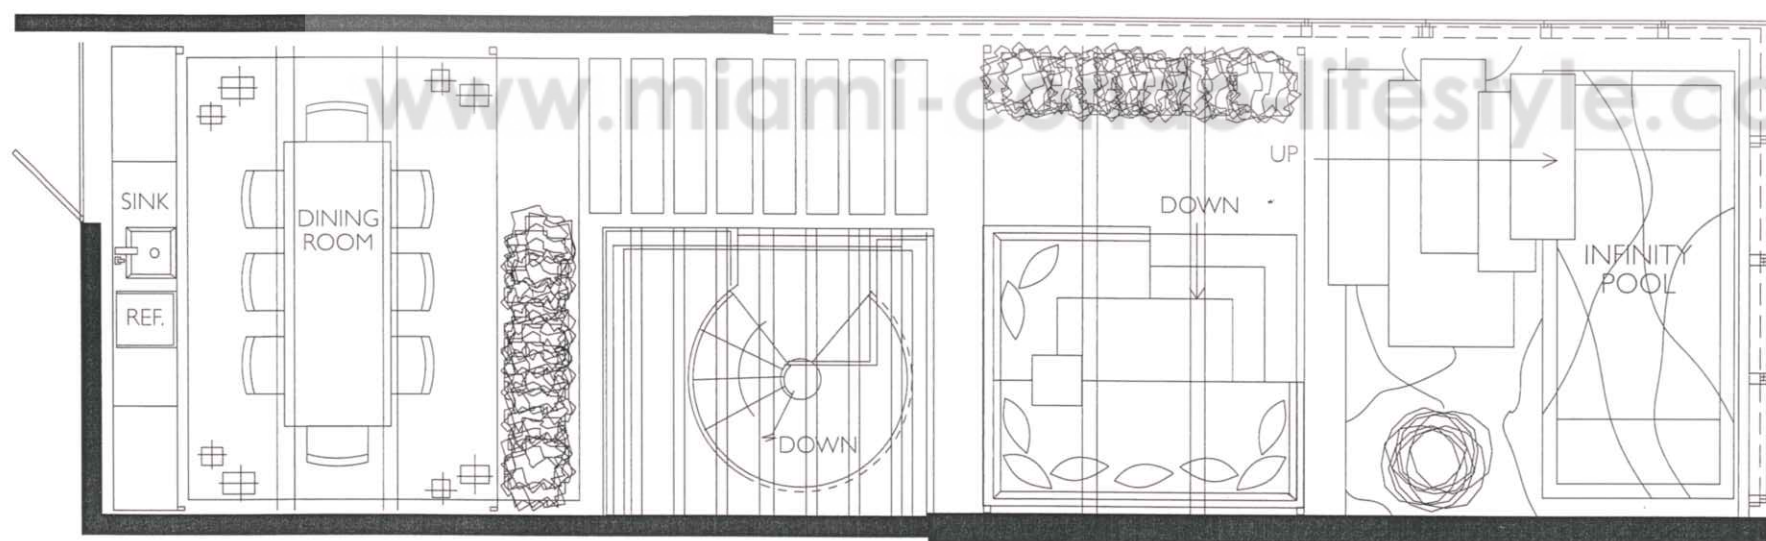

LOWER LEVEL

UPPER LEVEL (ROOF TERRACE)

KEYPLAN

OCEAN SUITE B4

INTERIOR	824 sq. ft.	76.5 m <sup>2</sup>
EXTERIOR	252 sq. ft.	23.4 m <sup>2</sup>
ROOF TERRACE	824 sq. ft.	76.5 m <sup>2</sup>
<b>TOTAL</b>	<b>1,900 sq. ft.</b>	<b>176.4 m<sup>2</sup></b>