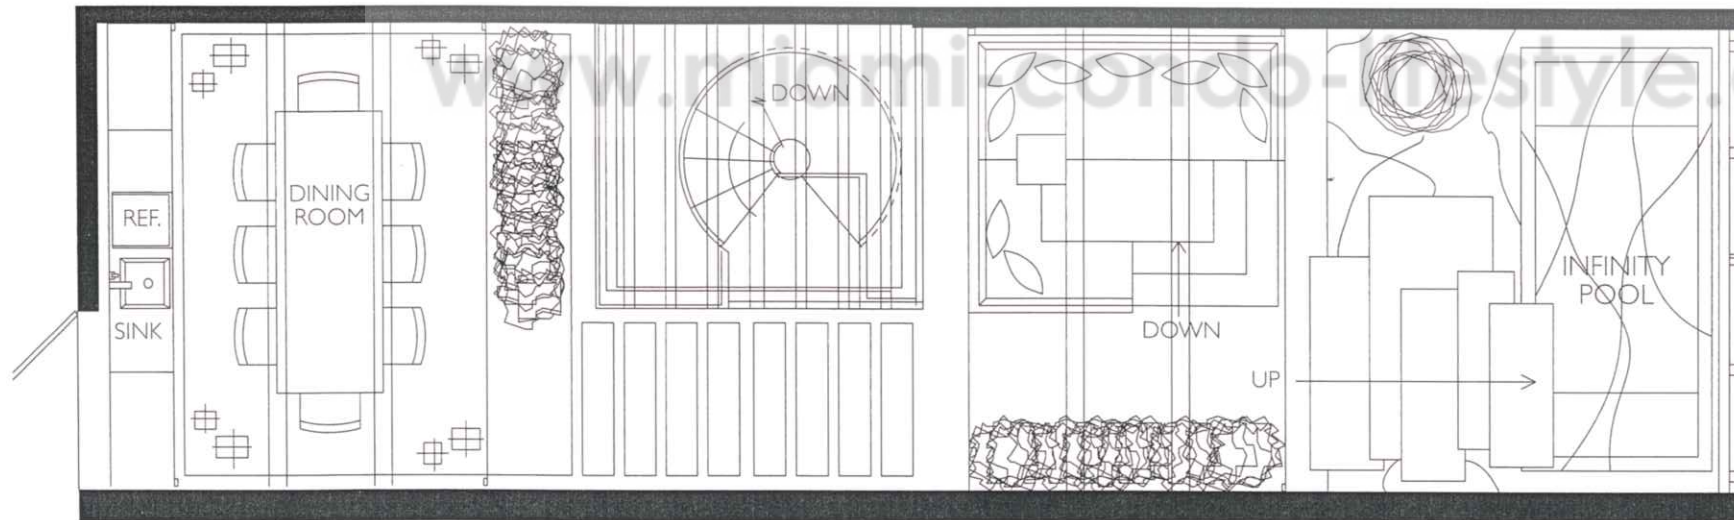

LOWER LEVEL

UPPER LEVEL (ROOF TERRACE)

OCEAN SUITE B2

INTERIOR	793 sq. ft.	73.7 m <sup>2</sup>
EXTERIOR	244 sq. ft.	22.7 m <sup>2</sup>
ROOF TERRACE	793 sq. ft.	73.7 m <sup>2</sup>
<b>TOTAL</b>	<b>1,830 sq. ft.</b>	<b>170.1 m<sup>2</sup></b>

KEYPLAN

SOUTH BEACH  
HOTEL & RESIDENCES