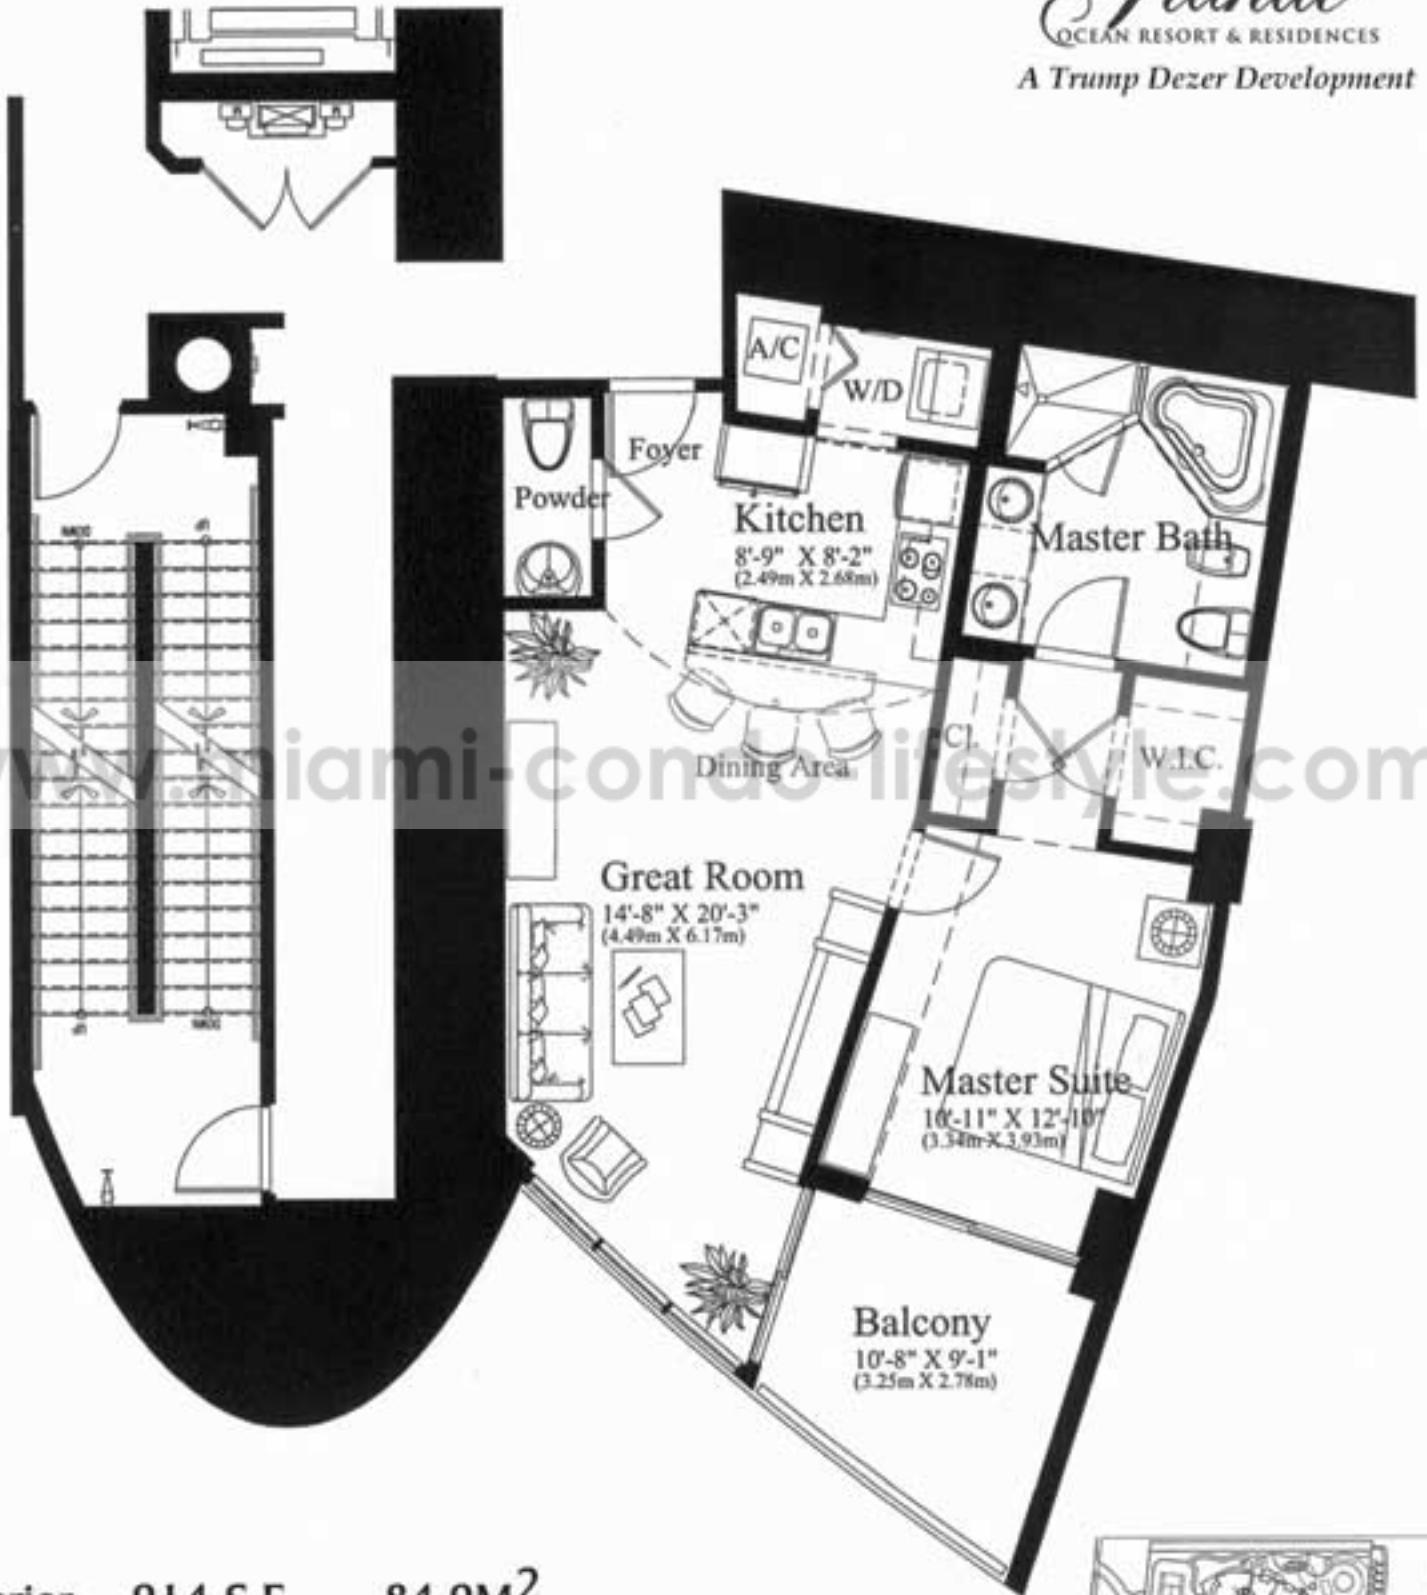

TRUMP ROYALE - RESIDENCE J

1 Bedroom ♦ 1 1/2 Bath

TRUMP
Grande
OCEAN RESORT & RESIDENCES

A Trump Dezer Development

www.miami-condo-lifestyle.com

Interior	914 S.F.	84.9M ²
Balcony	97 S.F.	9.0M ²
Total	1,011 S.F.	93.9M²

keyplan