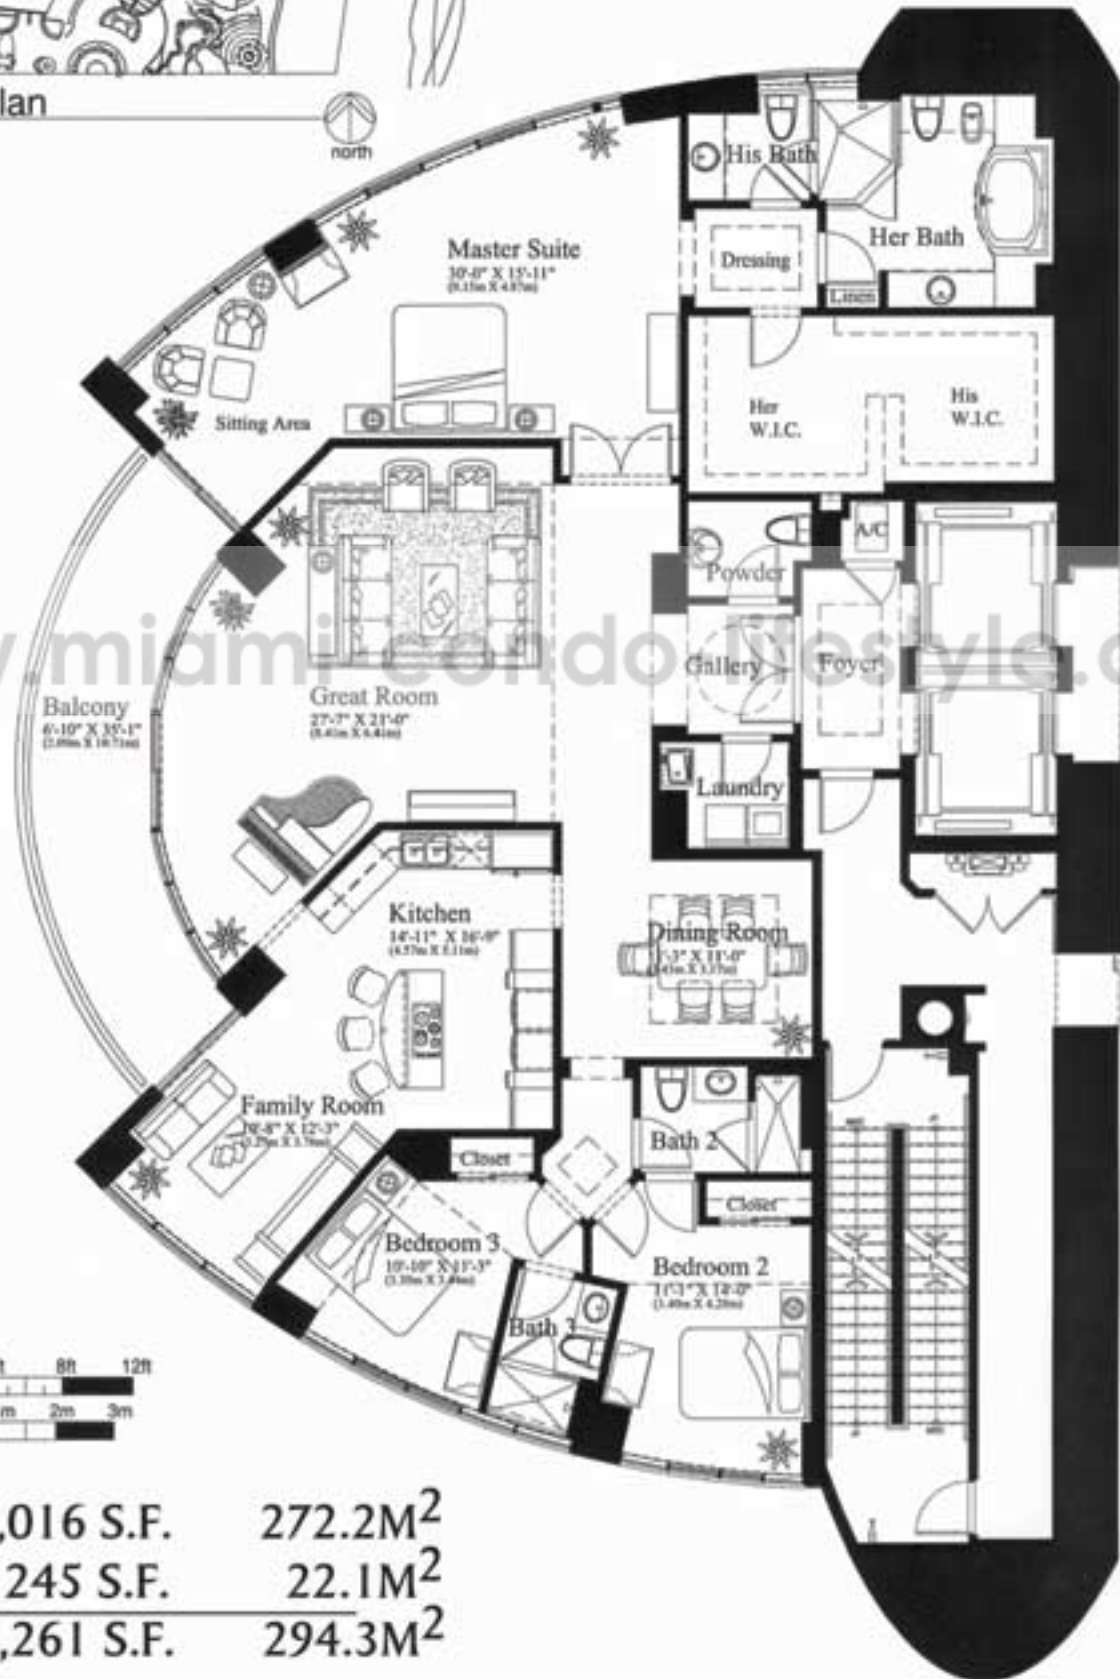

TRUMP ROYALE - RESIDENCE B

3 Bedroom ♦ 3 1/2 Bath with Den

TRUMP
Grande
OCEAN RESORT & RESIDENCES

A Trump Dezer Development

keyplan
n.l.s.

www.miamicondostyle.com

Interior	3,016 S.F.	272.2M ²
Balcony	245 S.F.	22.1M ²
Total	3,261 S.F.	294.3M²