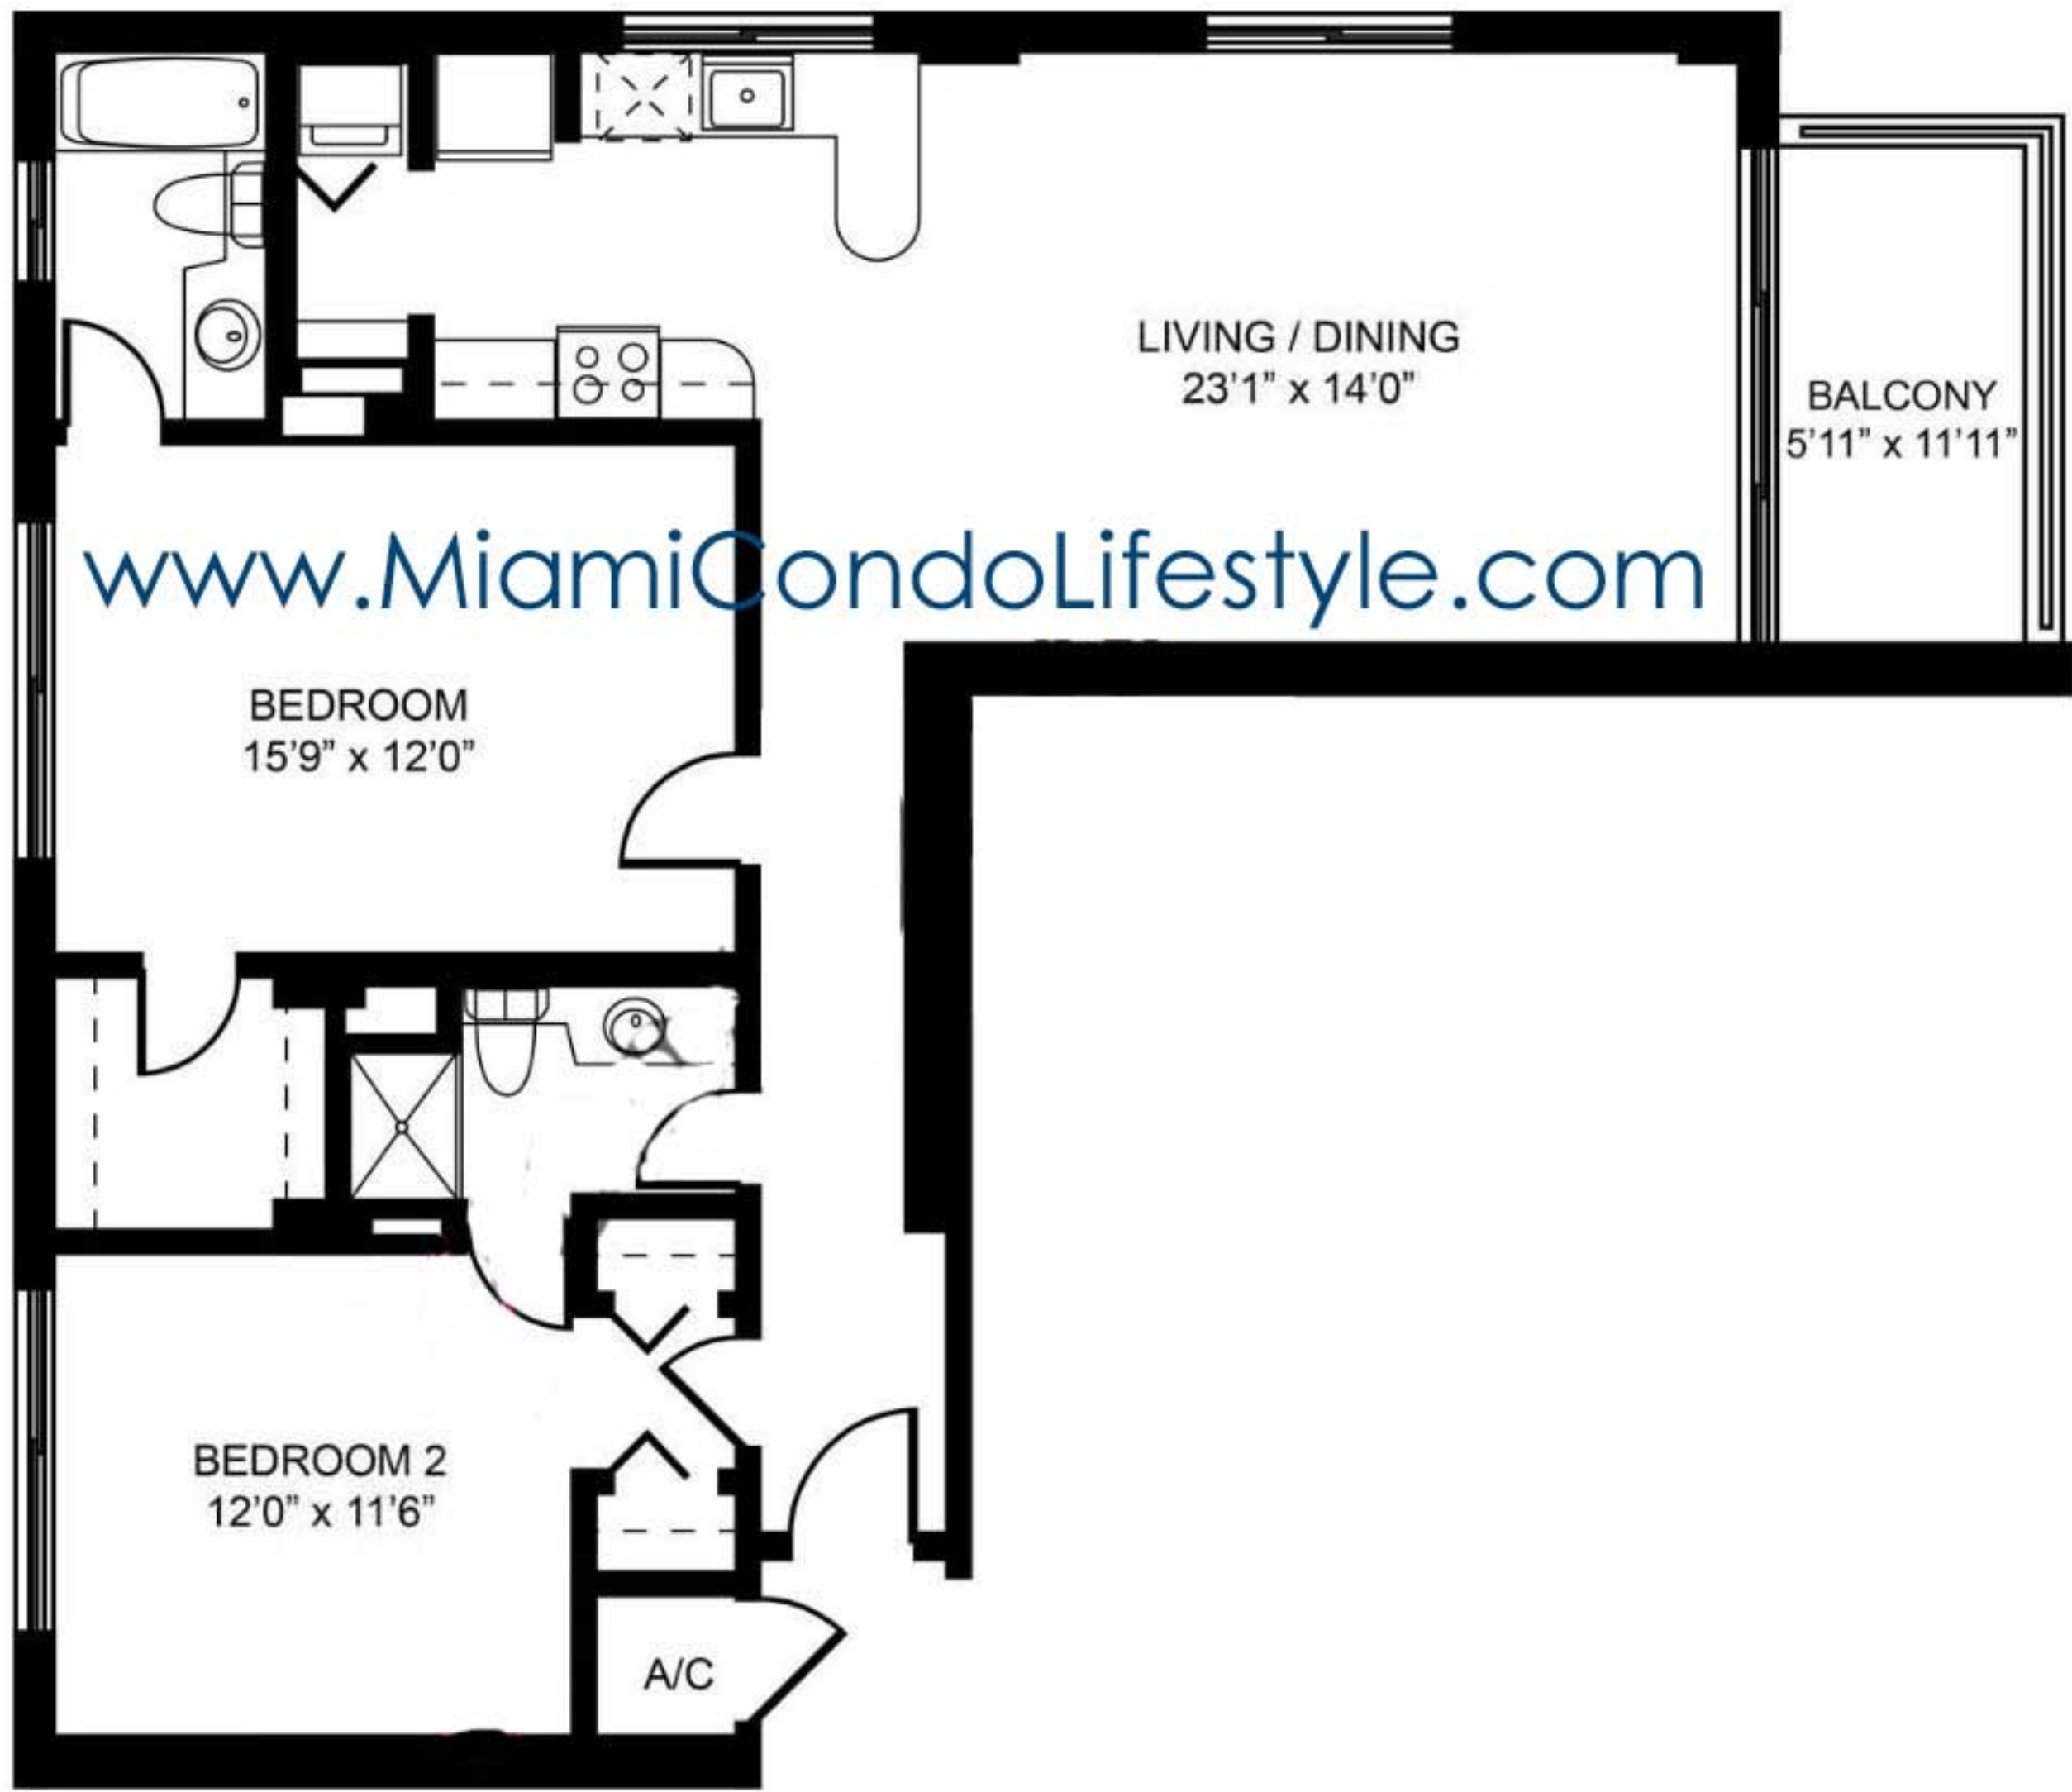

8'9"

LIVING / DINING
23'1" x 14'0"

BALCONY
5'11" x 11'11"

www.MiamiCondoLifestyle.com

BEDROOM
15'9" x 12'0"

BEDROOM 2
12'0" x 11'6"

A/C