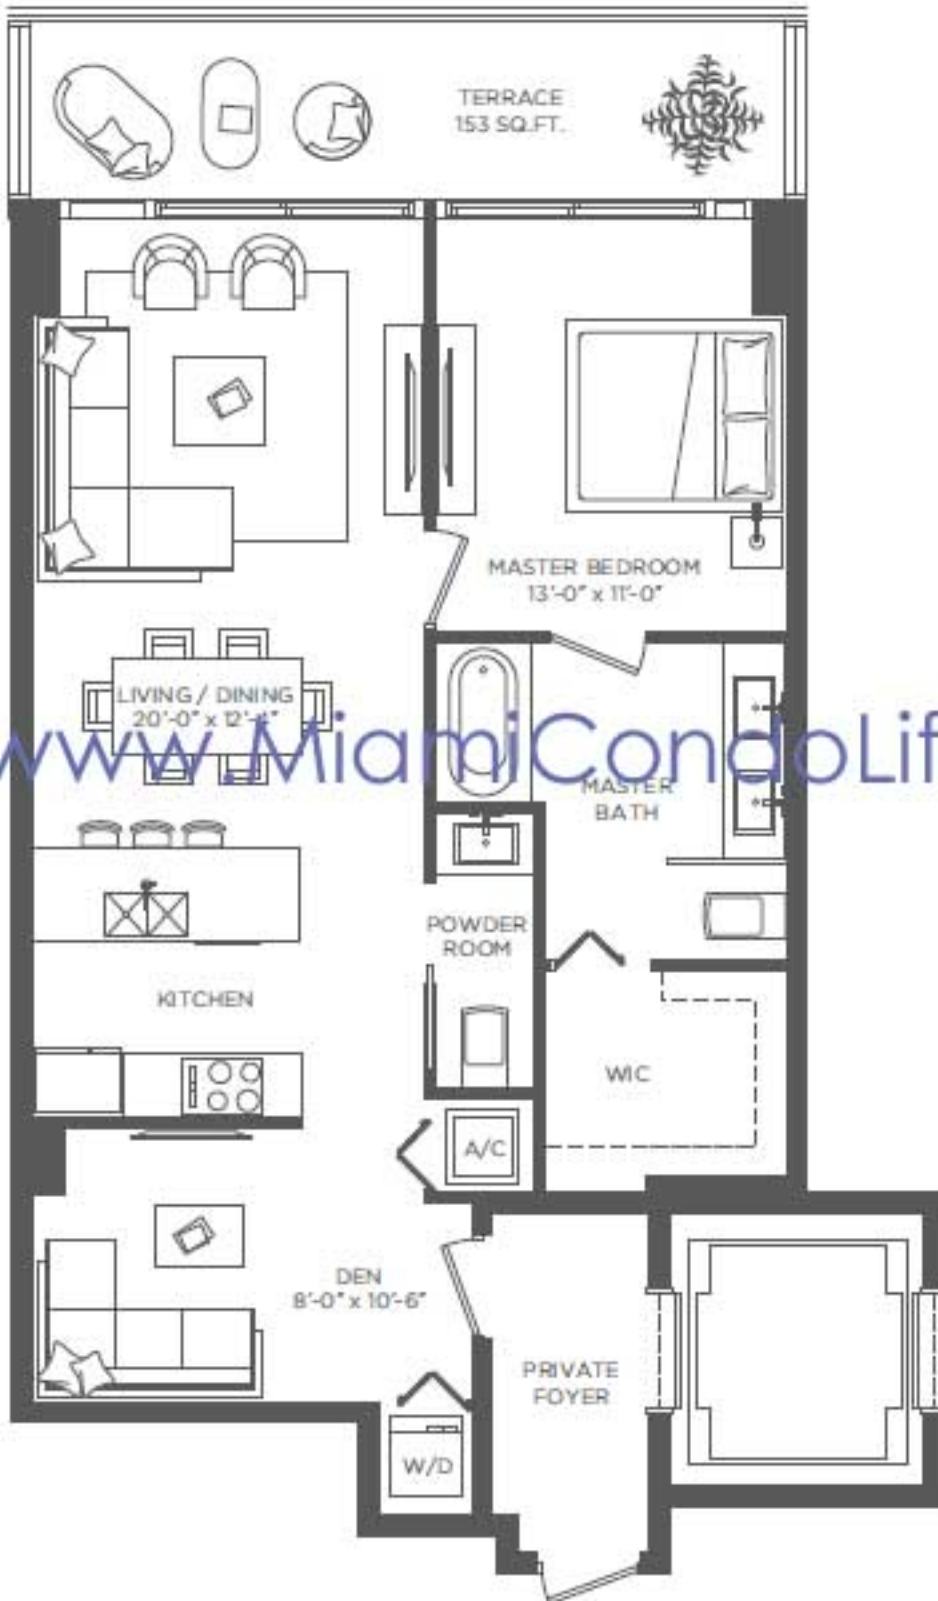

SLS RESIDENCE 07

1 BEDROOM & DEN / 1 1/2 BATHS

SLS LUX

BRICKELL

8TH STREET

www.MiamiCondoLifestyle.com

AC INTERIOR AREA
TERRACE AREA
TOTAL RESIDENCE

955 SQ. FT.
153 SQ. FT.
1,108 SQ. FT.

88.72 SQ. M.
14.21 SQ. M.
102.93 SQ. M.