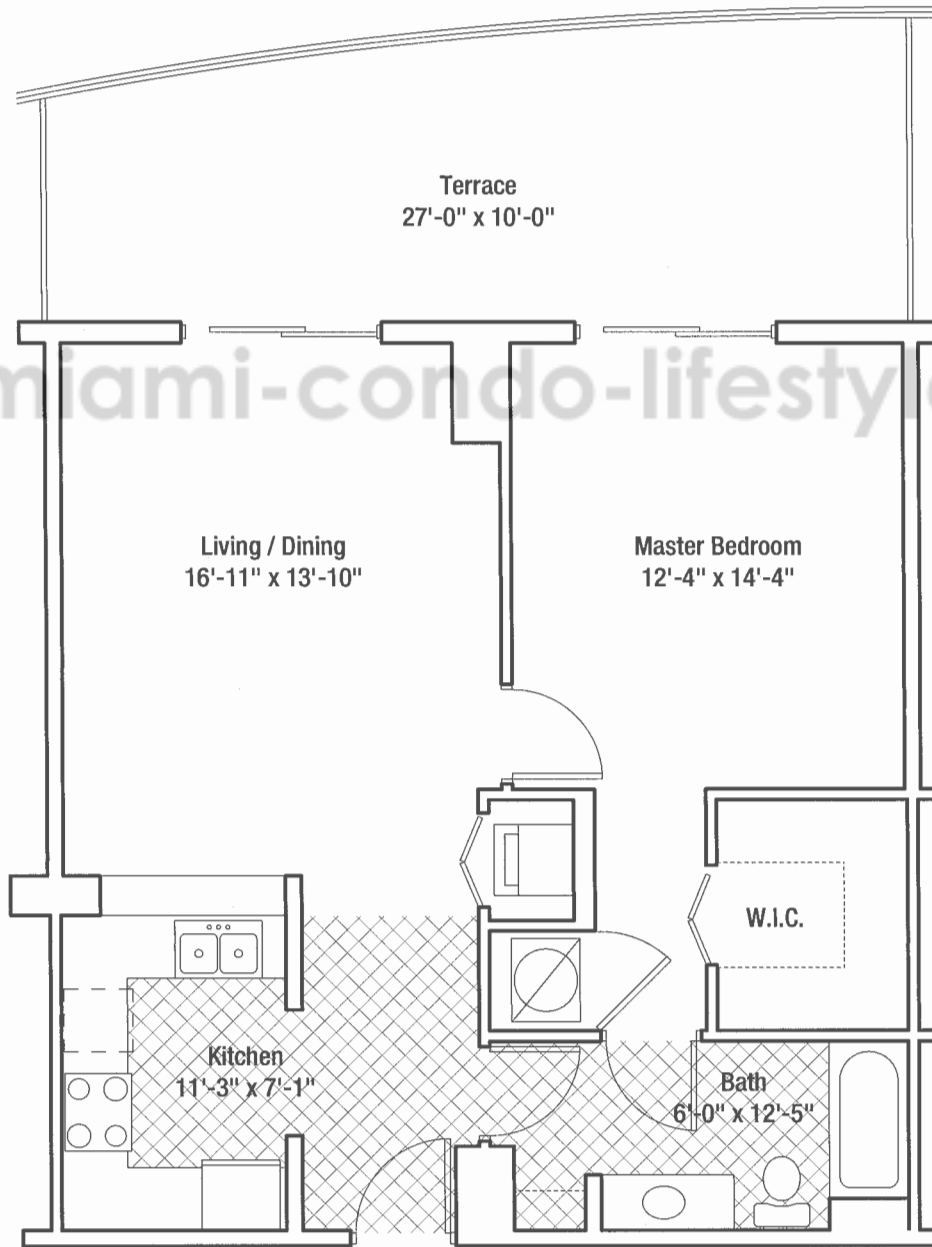

SKYLINE

on Brickell

ASTRA (Stars)
One Bedroom

www.miami-condo-lifestyle.com