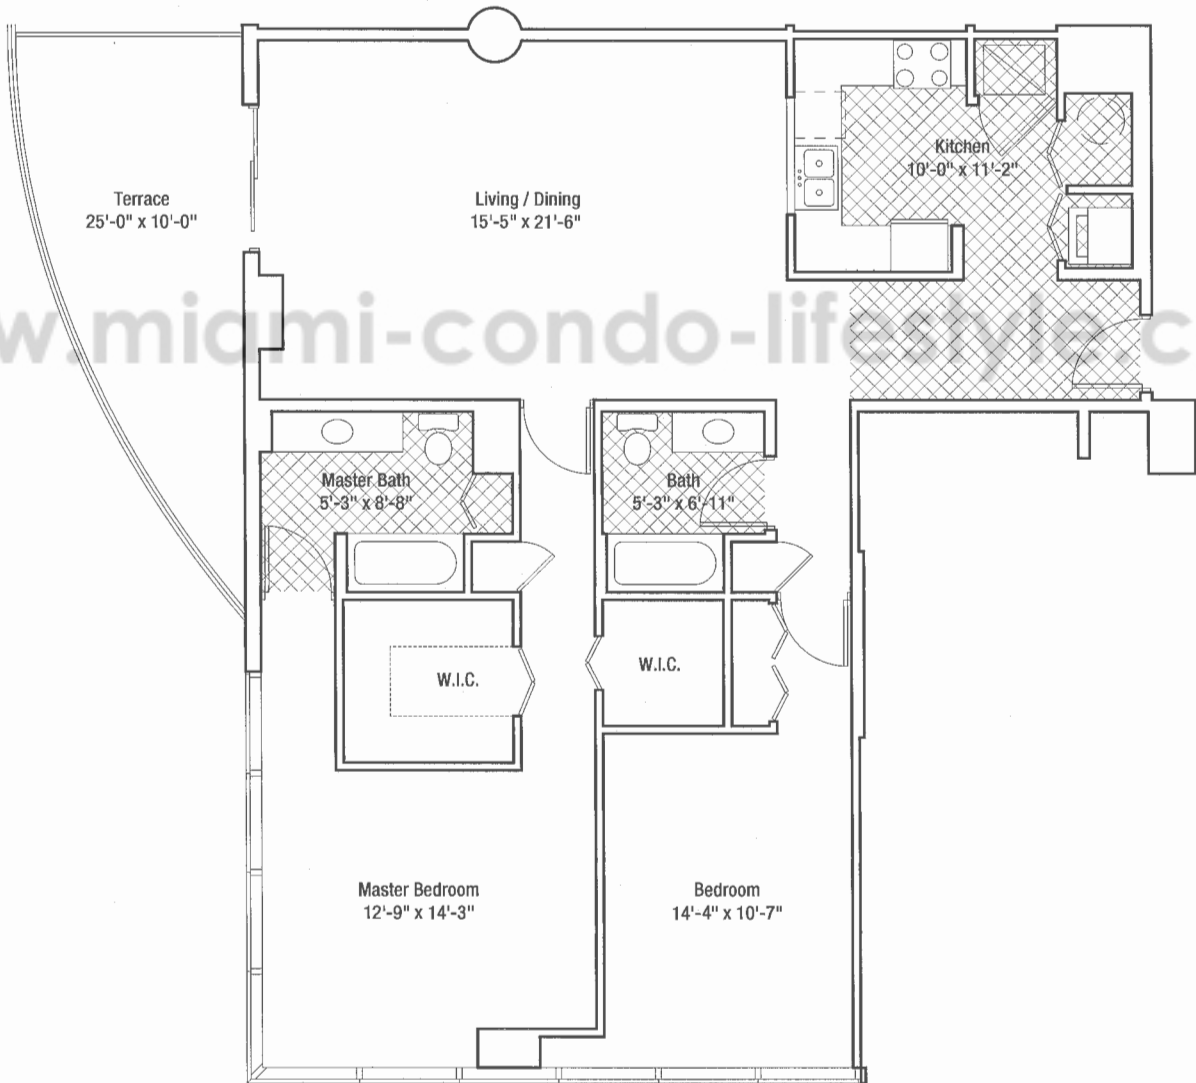

SKYLINE

on Brickell

HELLIOS (Sun)
Two Bedroom

www.miami-condo-lifestyle.com