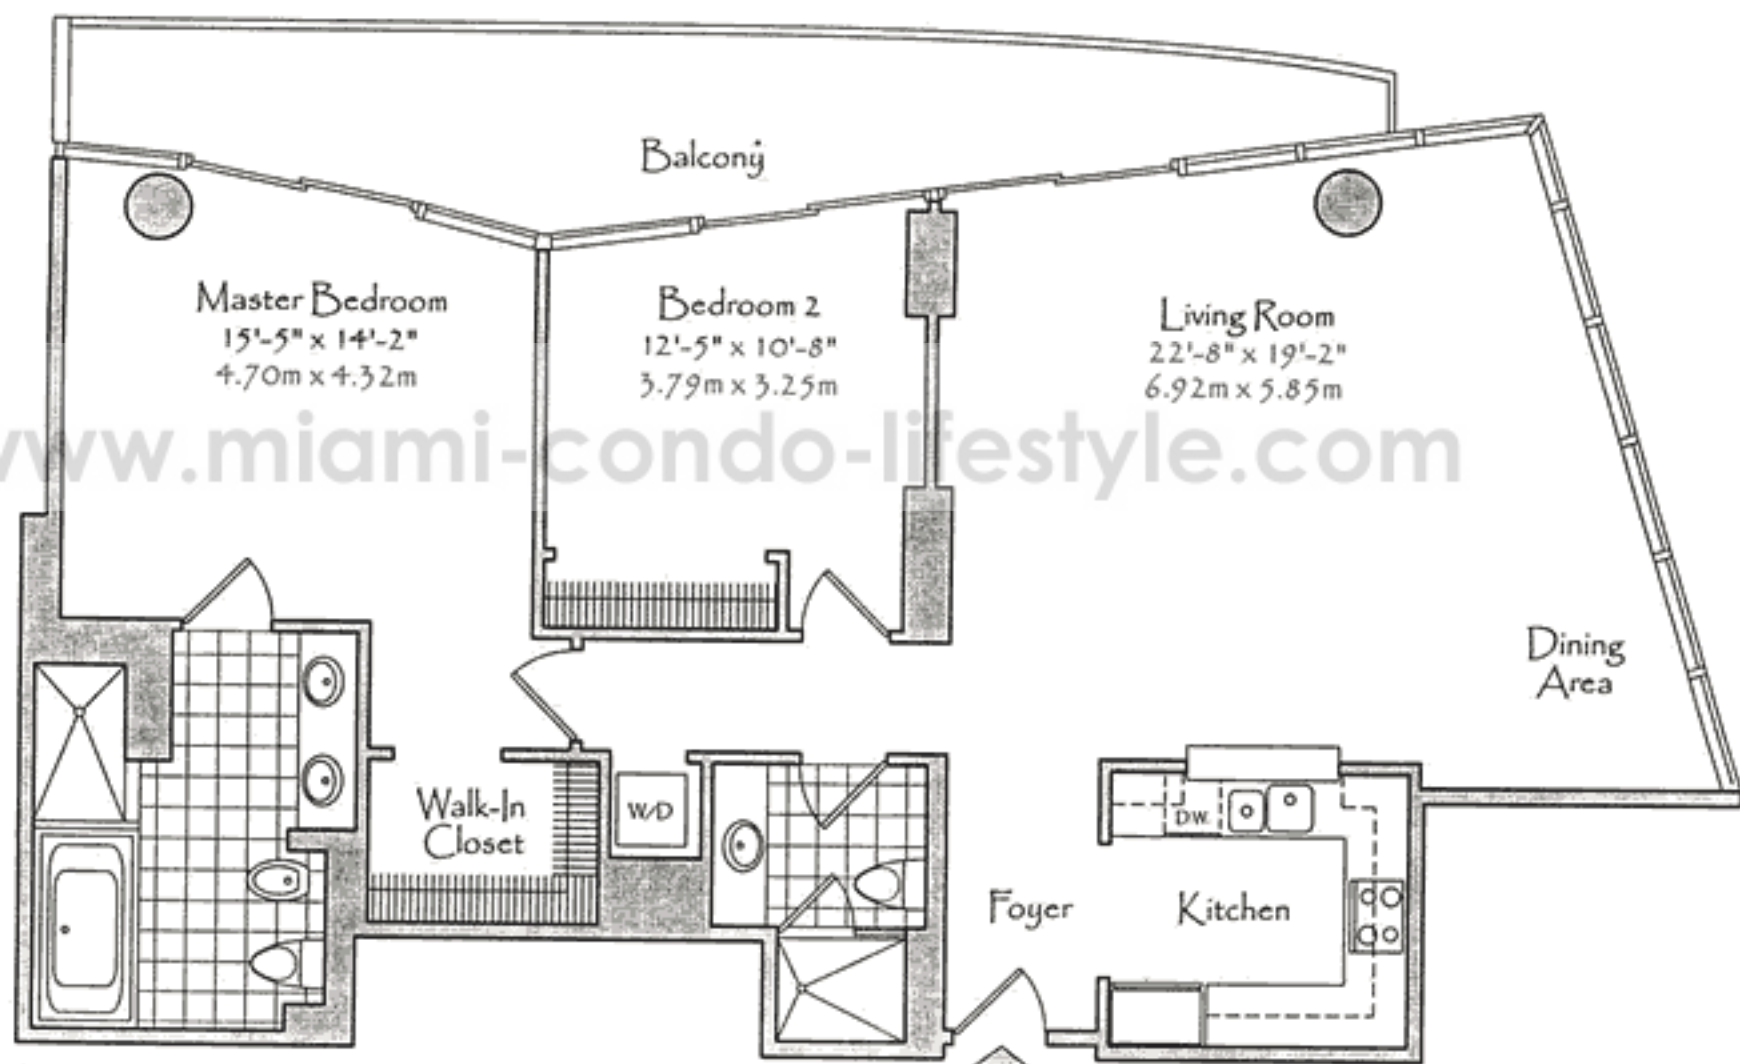

## Residence 06

Floors 17-38  
2 Bedrooms, 2 Baths  
Balcony  
1,405 Square Feet  
130.52 Square Meters

\*Balcony dimensions vary from floor to floor from 150 Square Feet to 164 Square Feet